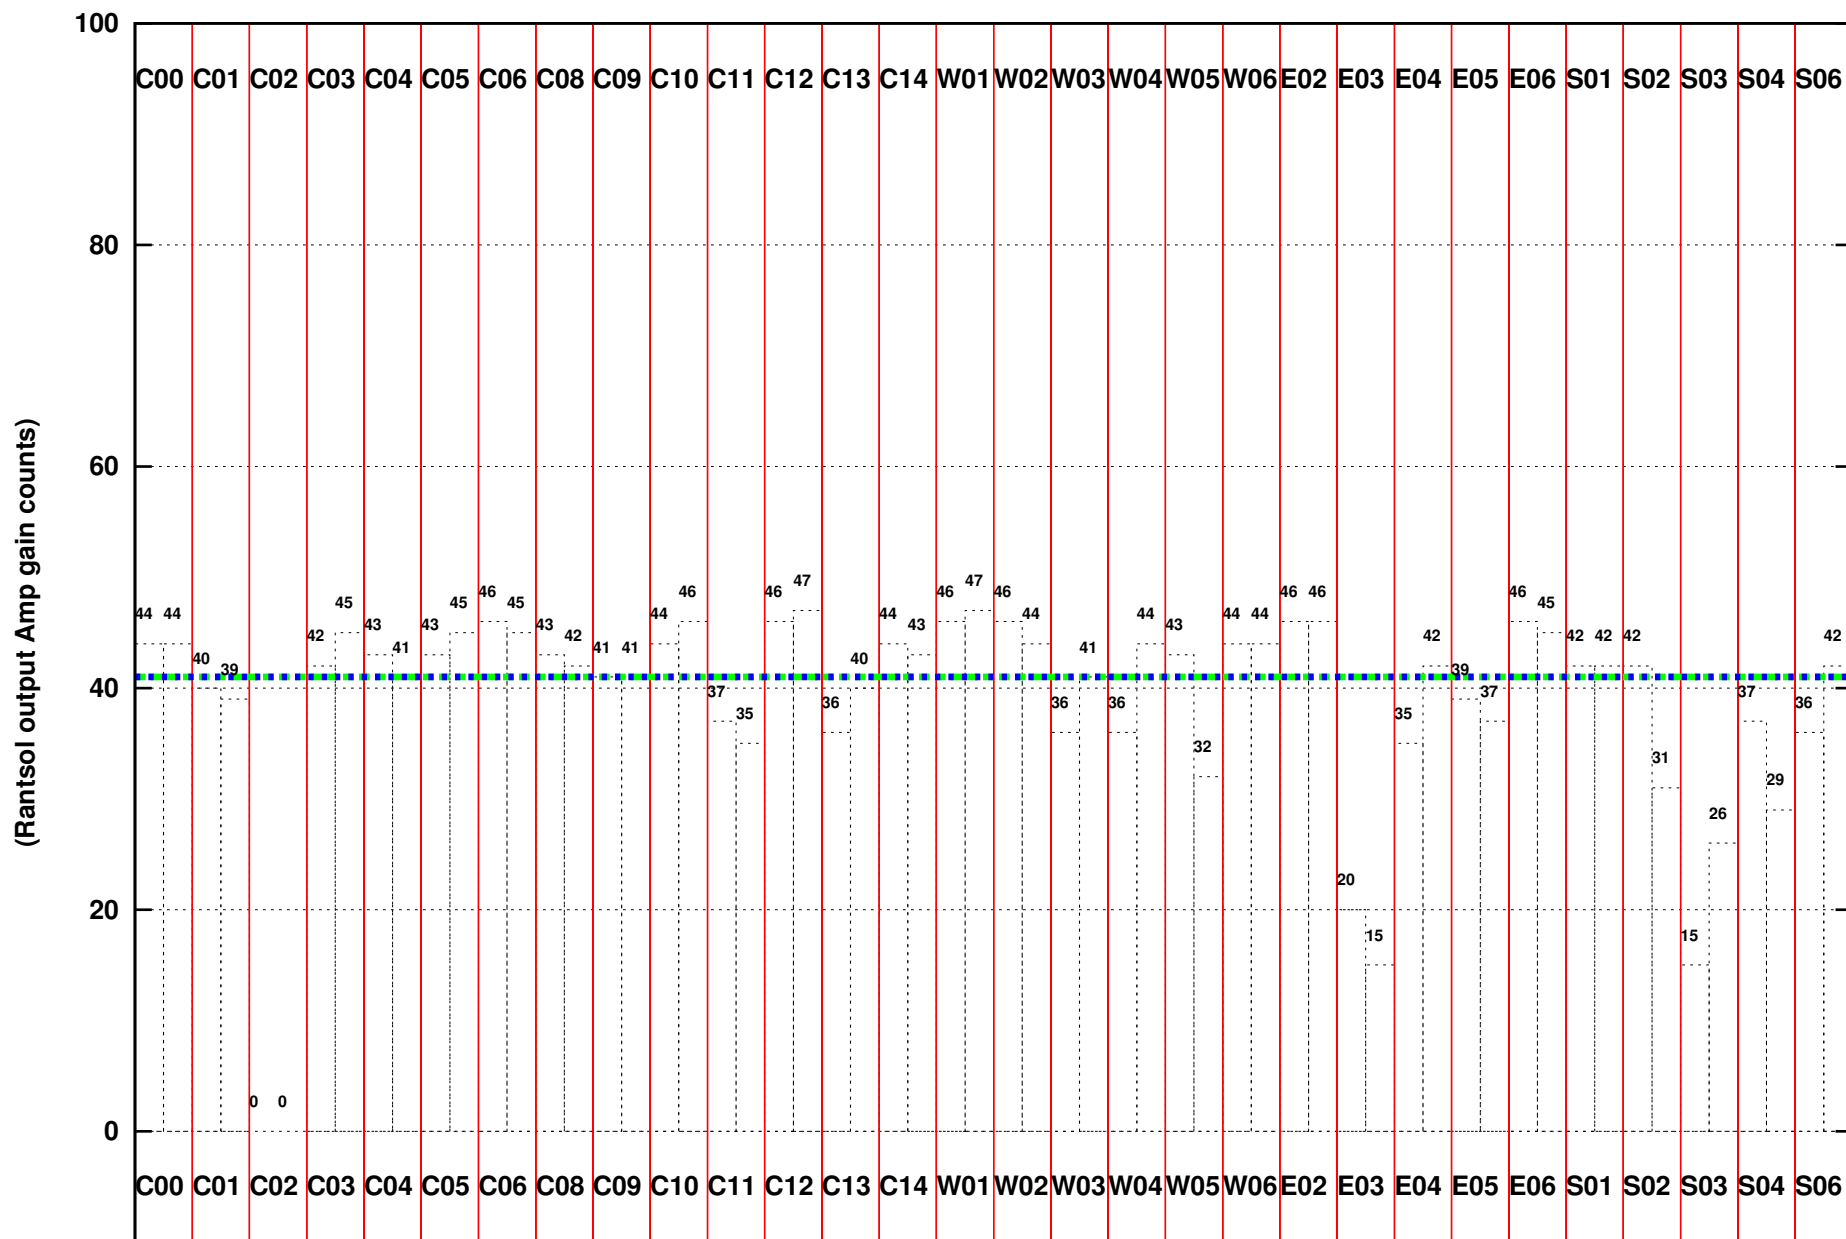

FRINGE STATUS (Rf:550.000,550.000 MHz., LO1:550.000,550.000 MHz., LO4/5:0.000,0.000 MHz.)

(File:/gwbifrddata2/08aug/44_032_08aug2023_b4_gwb.lta, scan:0, chan:1024, Src:3C147, Date:08Aug2023 06:10:21)