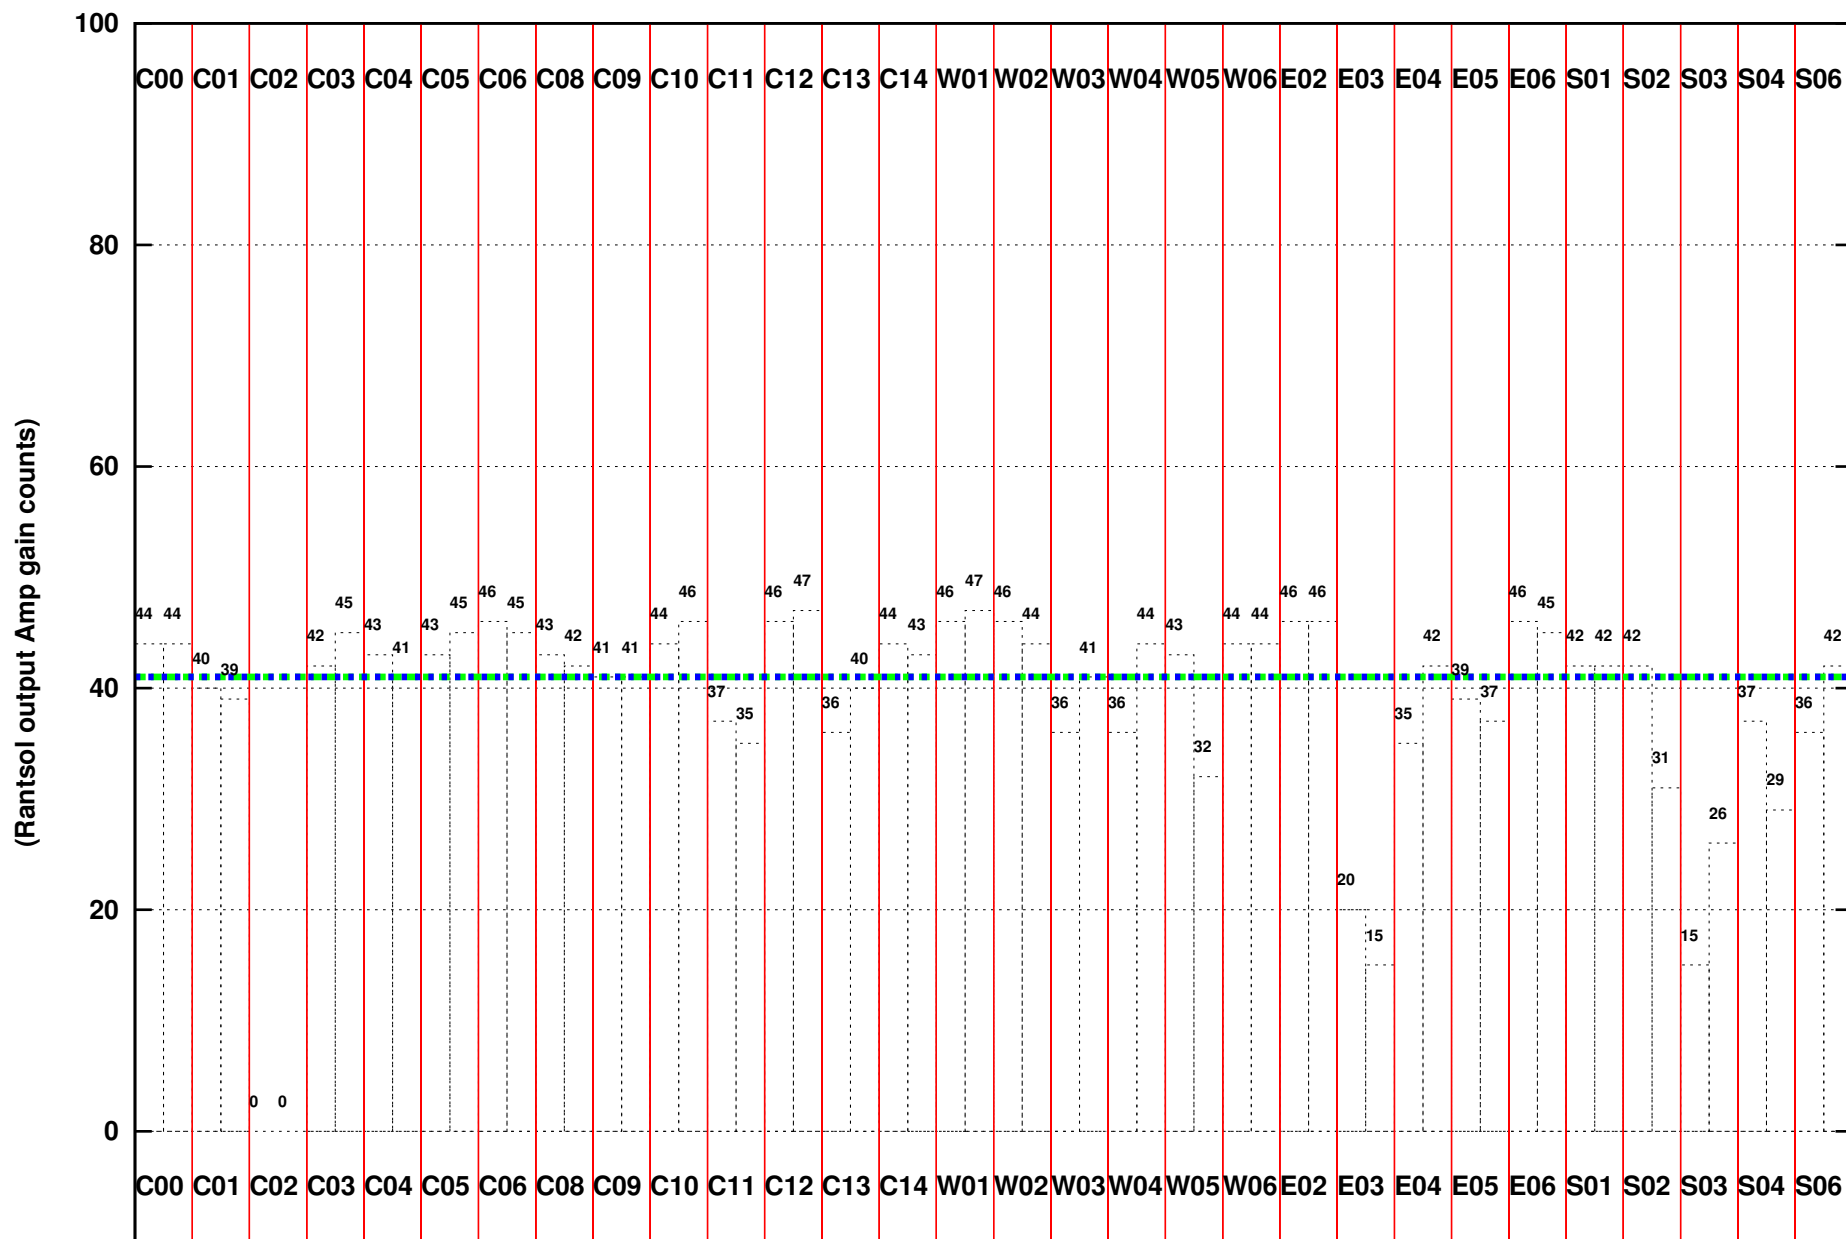

FRINGE STATUS (Rf:550.000,550.000 MHz., LO1:550.000,550.000 MHz., LO4/5:0.000,0.000 MHz.)

( File:/gwbifrddata2/08aug/44\_032\_08aug2023\_b4\_gwb.lta, scan:0, chan:1024, Src:3C147, Date:08Aug2023 06:10:21)