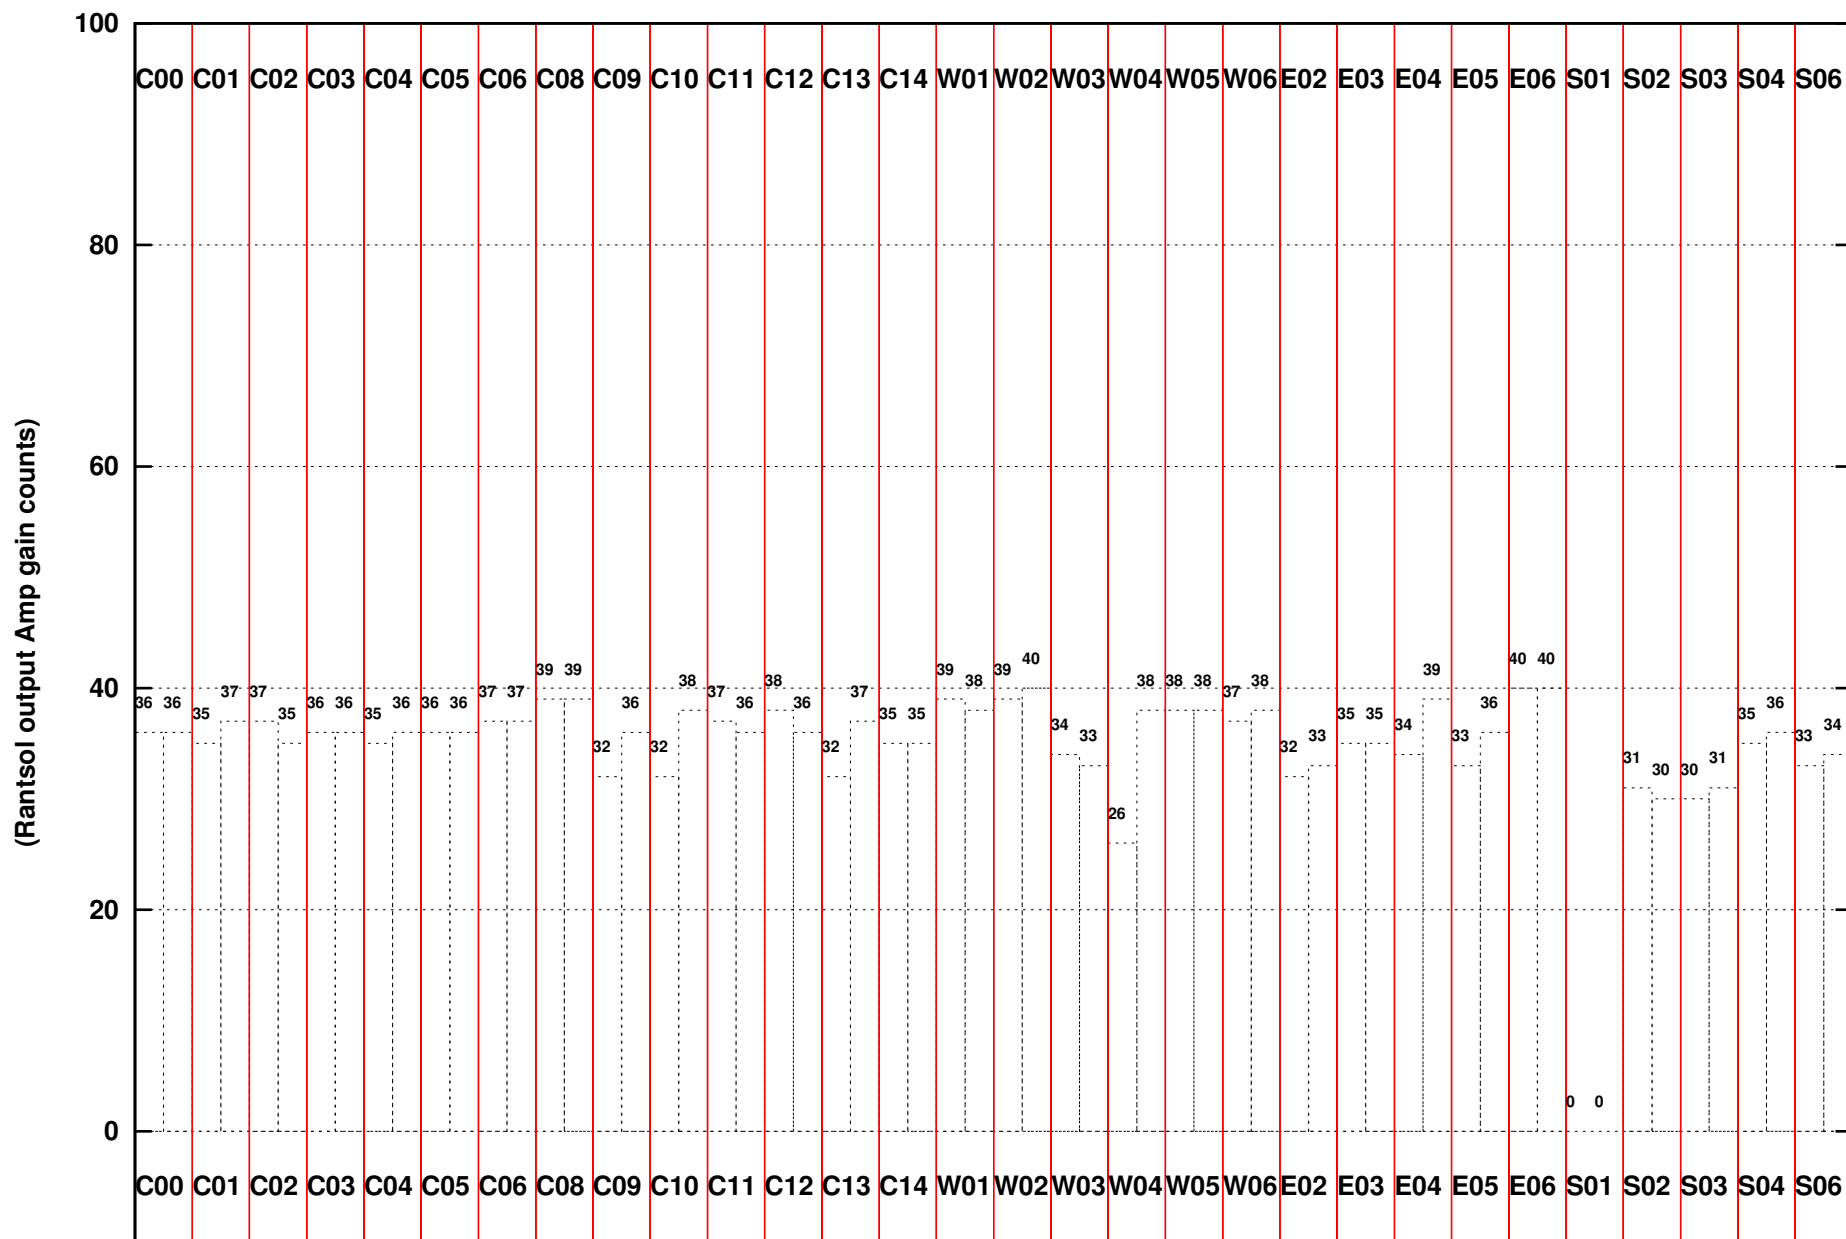

FRINGE STATUS (Rf:550.000,550.000 MHz., LO1:550.000,550.000 MHz., LO4/5:0.000,0.000 MHz.)

( File:/gwbifrddata/08aug/44\_067\_08aug2023\_gwb.lta, scan:0, chan:2048, Src:1154-350, Date:08Aug2023 13:57:12)