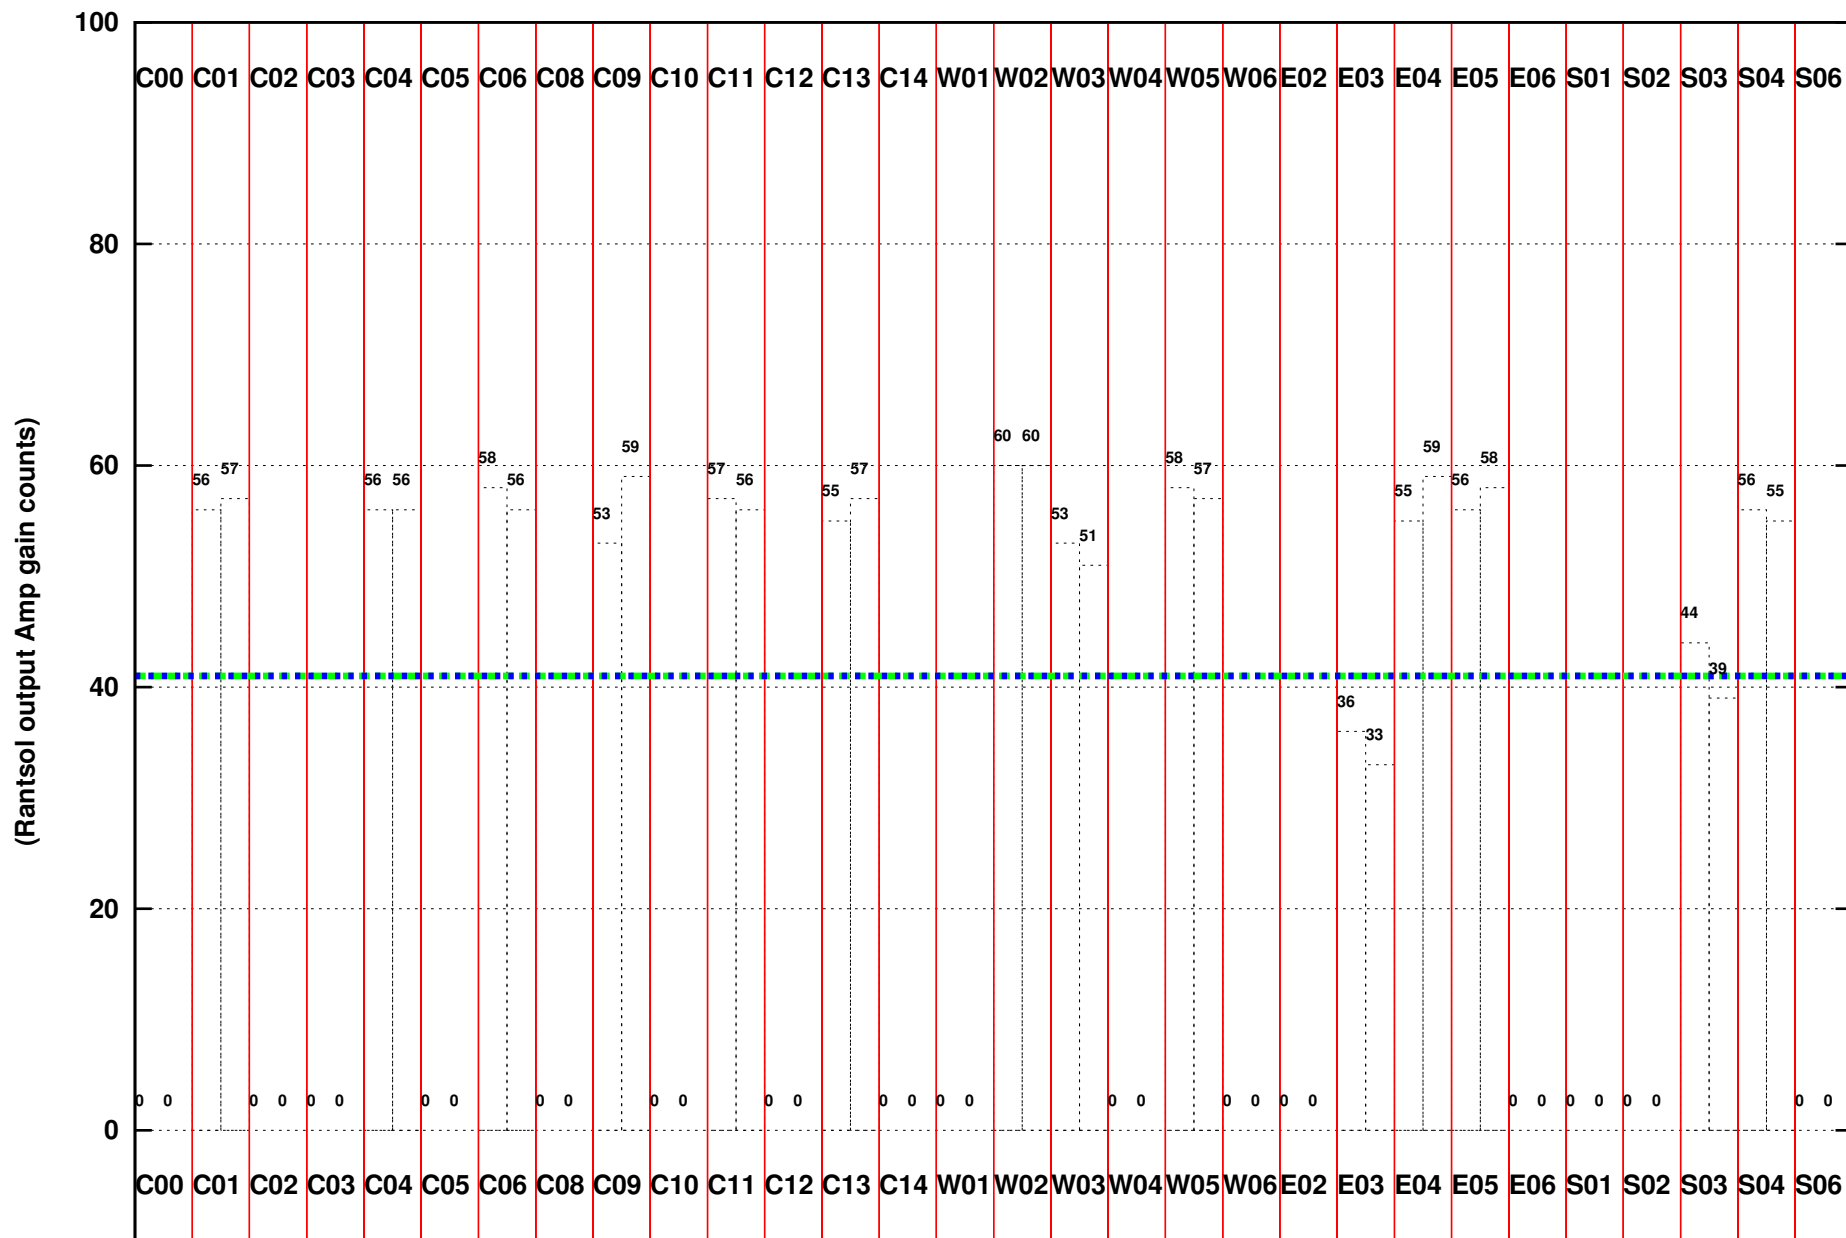

FRINGE STATUS (Rf:550.000,550.000 MHz., LO1:550.000,550.000 MHz., LO4/5:0.000,0.000 MHz.)

( File:/gwbifrddata2/09aug/44\_116b\_09aug2023\_subar2\_b4\_gwb.lta, scan:0, chan:2048, Src:3C48, Date:09Aug2023 02:24:02)