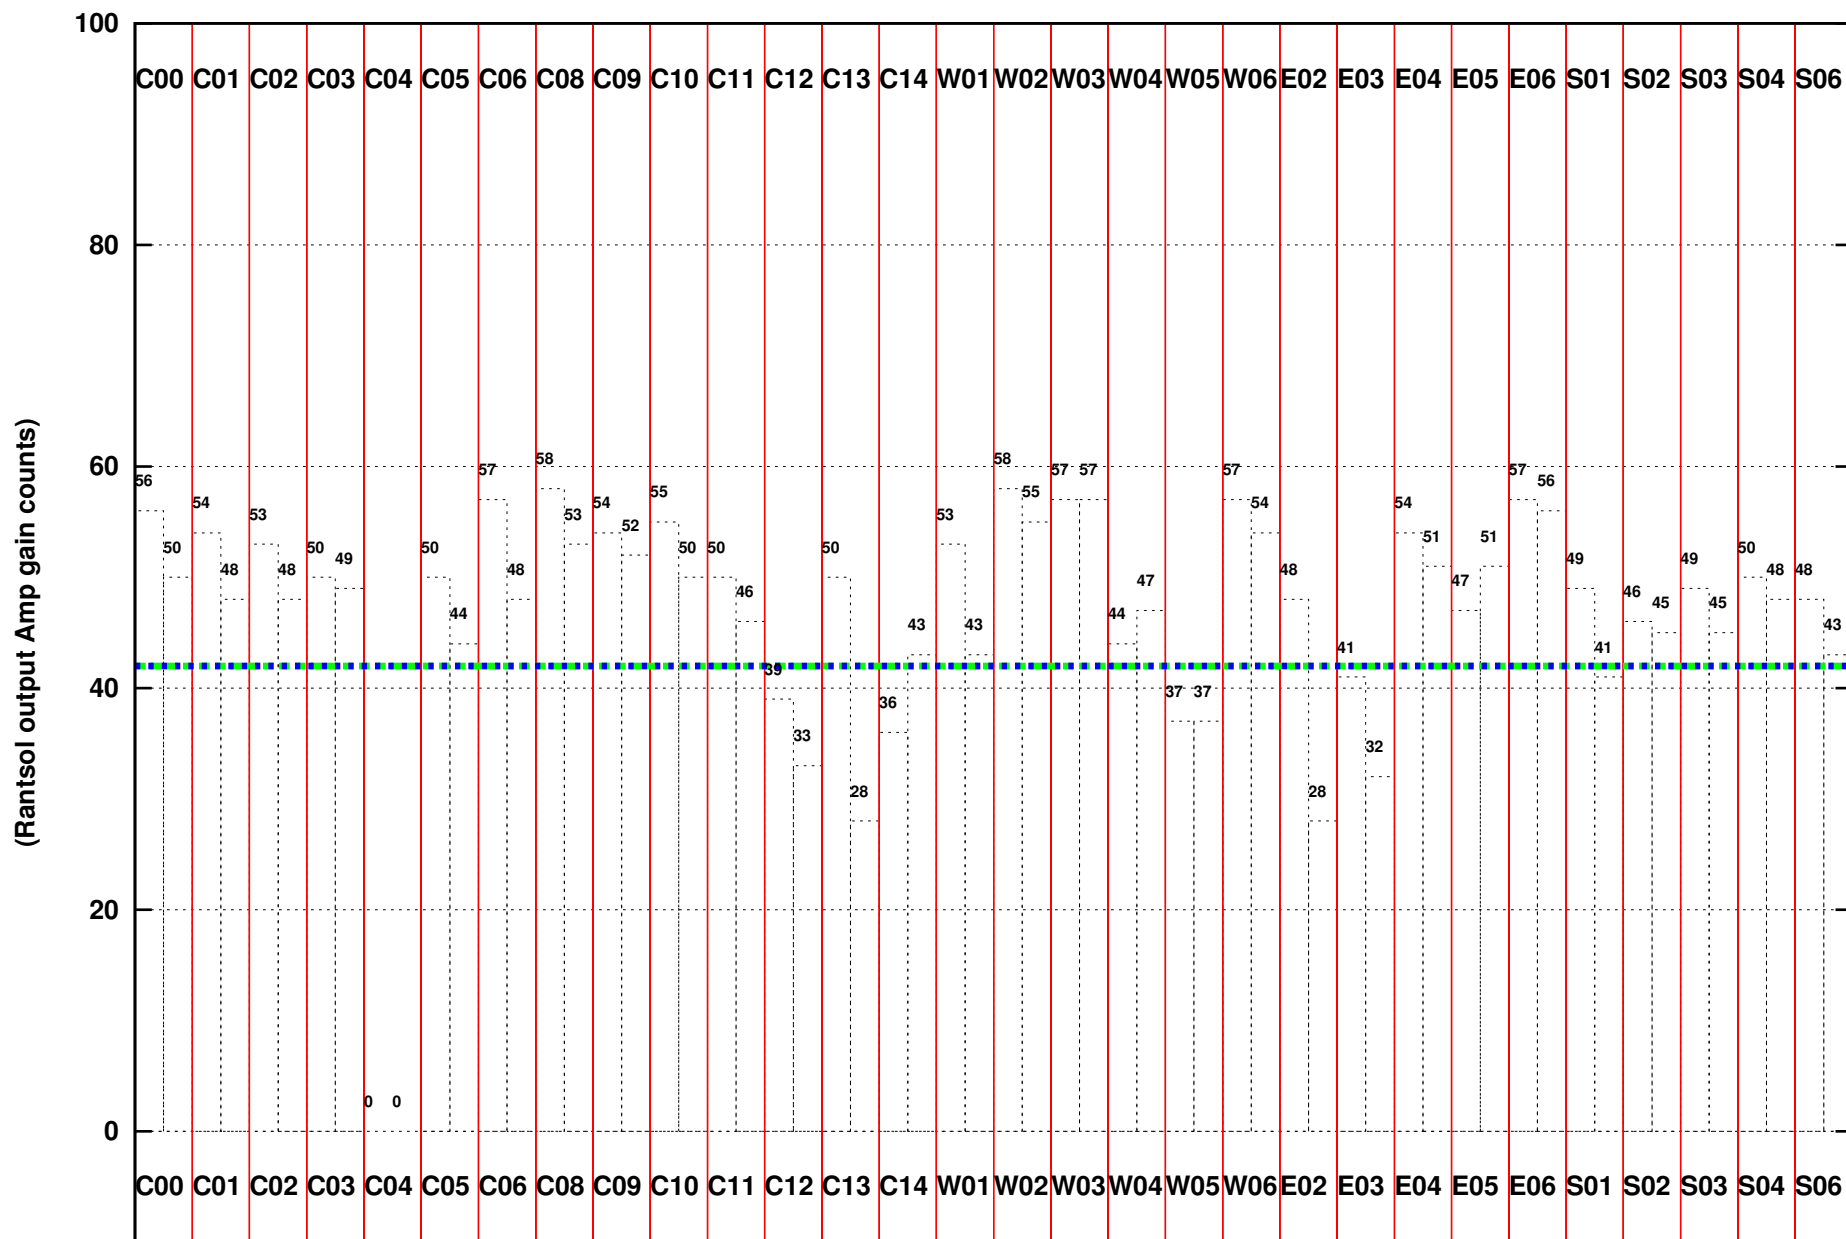

FRINGE STATUS (Rf:1460.000,1460.000 MHz., LO1:1460.000,1460.000 MHz., LO4/5:0.000,0.000 MHz.)

(File:/gwbifrddata2/10aug/44_018_10aug2023_b5_gwb.lta, scan:0, chan:1024, Src:3C286, Date:10Aug2023 18:24:55)