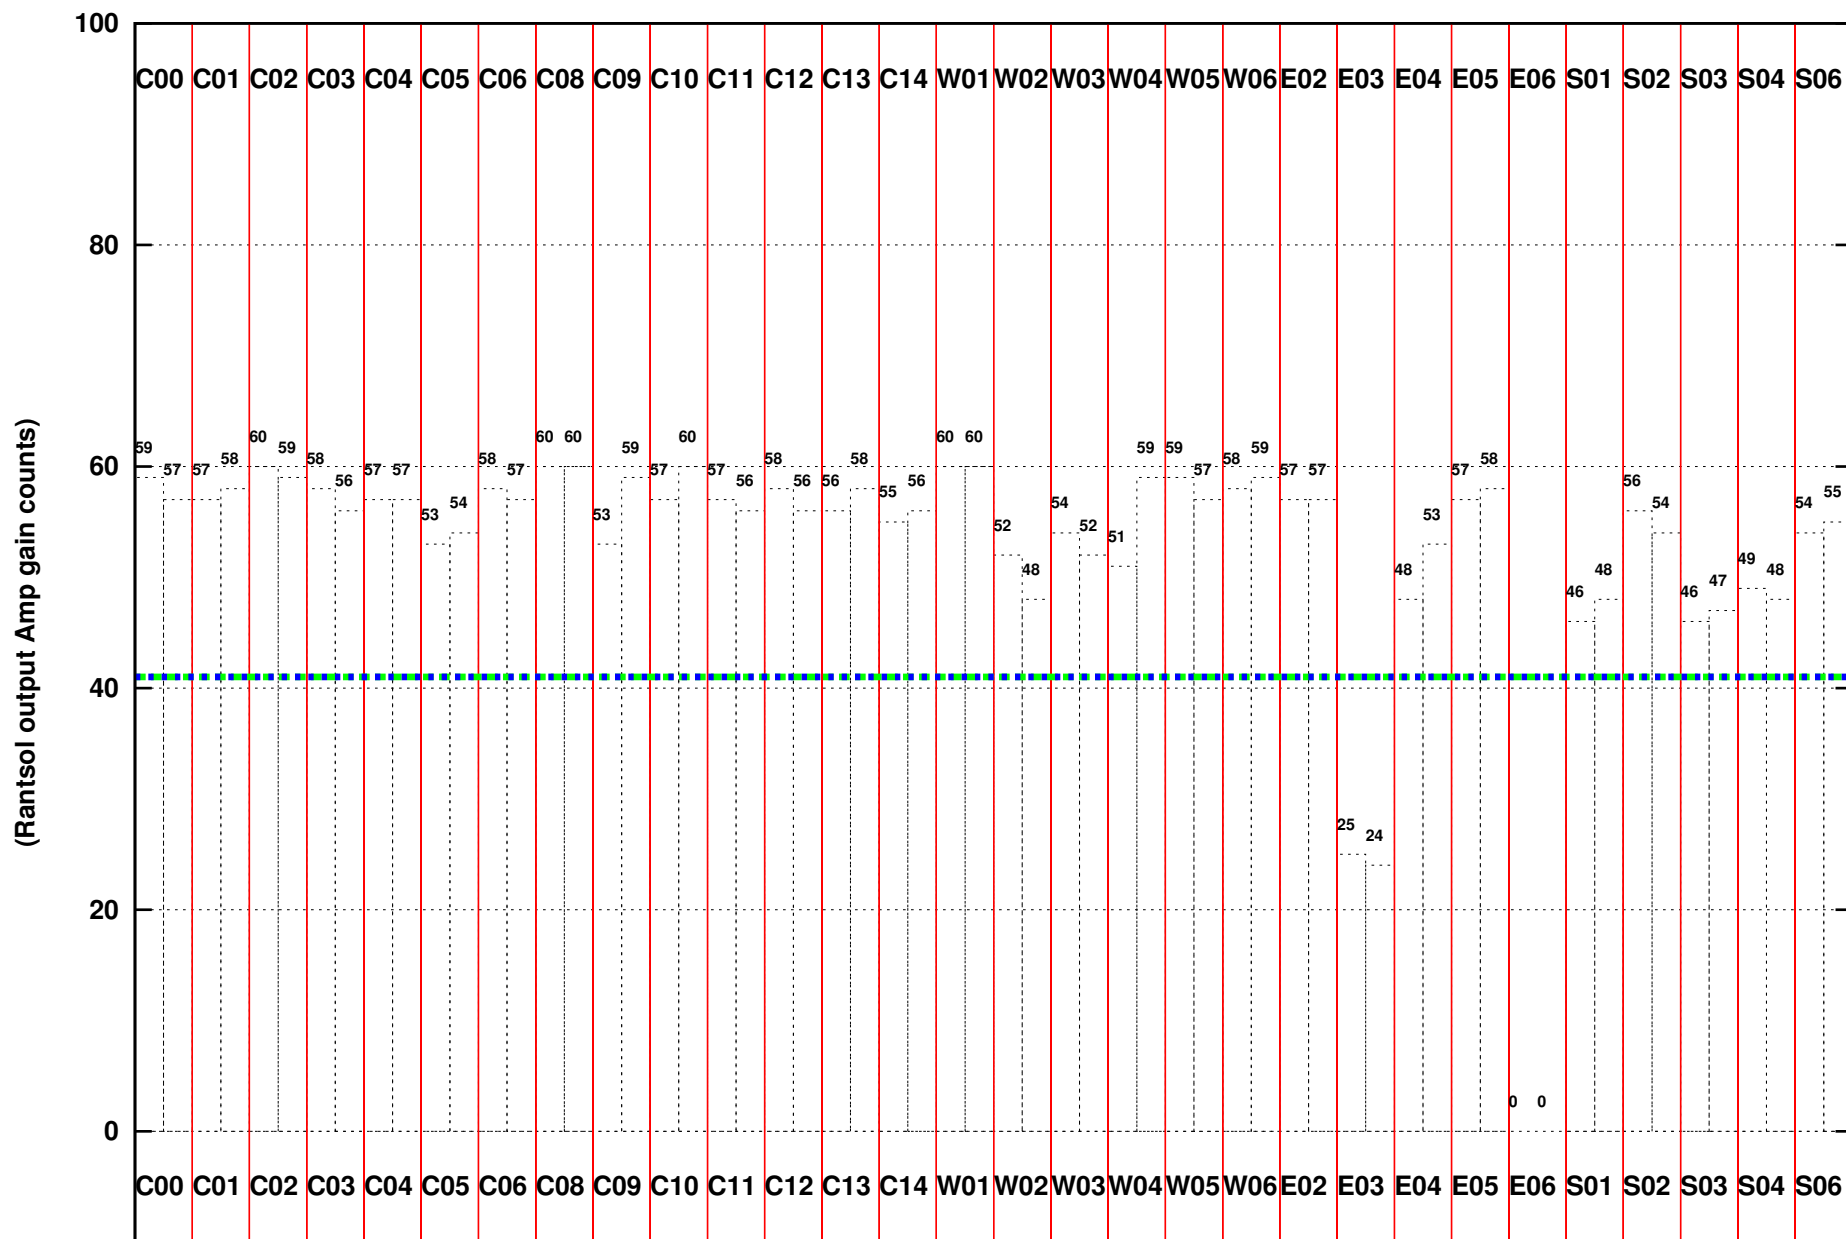

FRINGE STATUS (Rf:550.000,550.000 MHz., LO1:550.000,550.000 MHz., LO4/5:0.000,0.000 MHz.)

( File:/gwbifrdta1/11aug/44\_063\_11aug2023\_b4\_gwb.lta, scan:0, chan:512, Src:3C48, Date:11Aug2023 02:18:34)