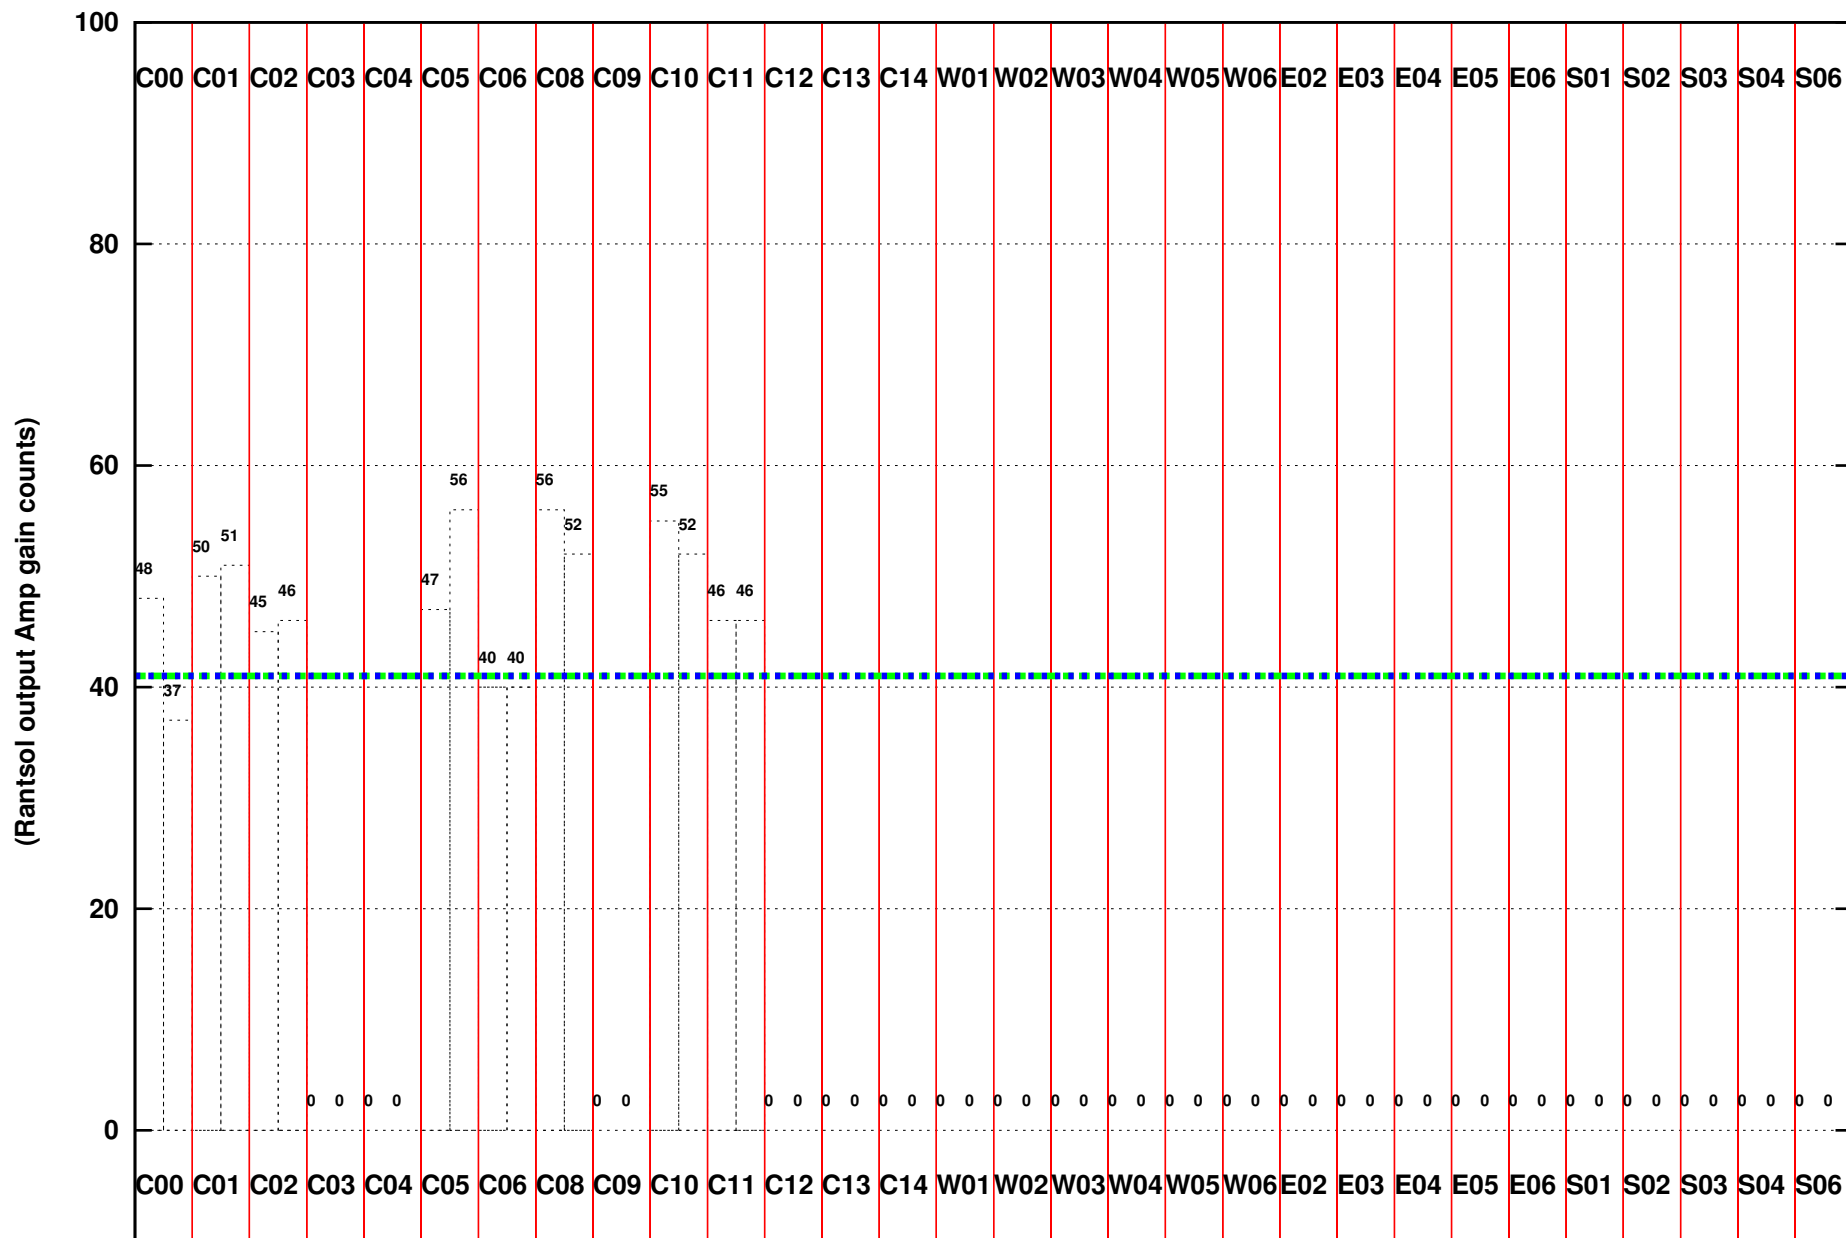

FRINGE STATUS (Rf:500.000,500.000 MHz., LO1:500.000,500.000 MHz., LO4/5:0.000,0.000 MHz.)

( File:/gwbifrddata2/11aug/44\_050b\_11aug2023\_subar2\_b3\_gwb.lta, scan:1, chan:2048, Src:3C286, Date:11Aug2023 16:41:44)