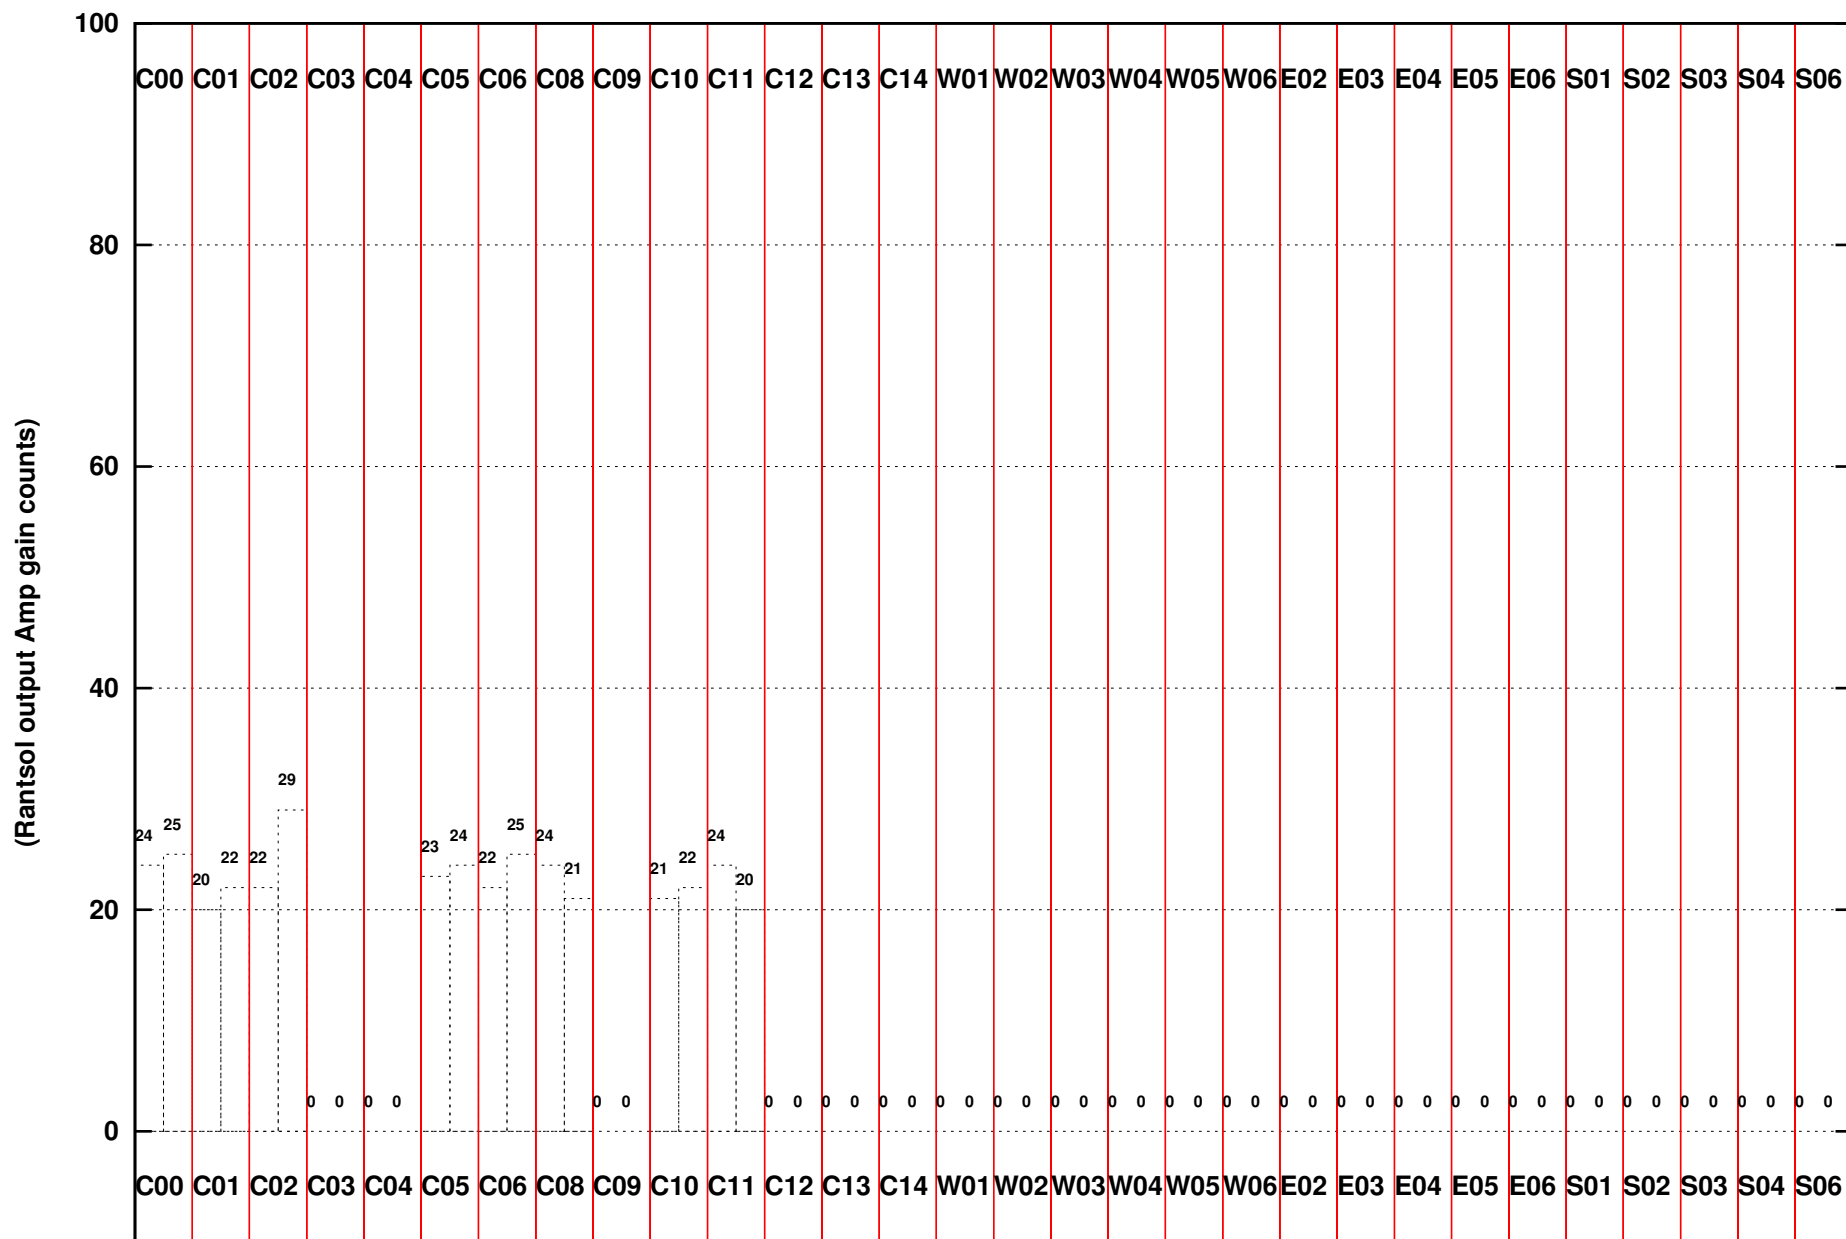

FRINGE STATUS (Rf:550.000,550.000 MHz., LO1:550.000,550.000 MHz., LO4/5:0.000,0.000 MHz.)

( File:/gwbifrddata2/11aug/44\_081b\_11aug2023\_subar2\_b4\_gwb.lta, scan:0, chan:2048, Src:2052+365, Date:11Aug2023 18:40:39)