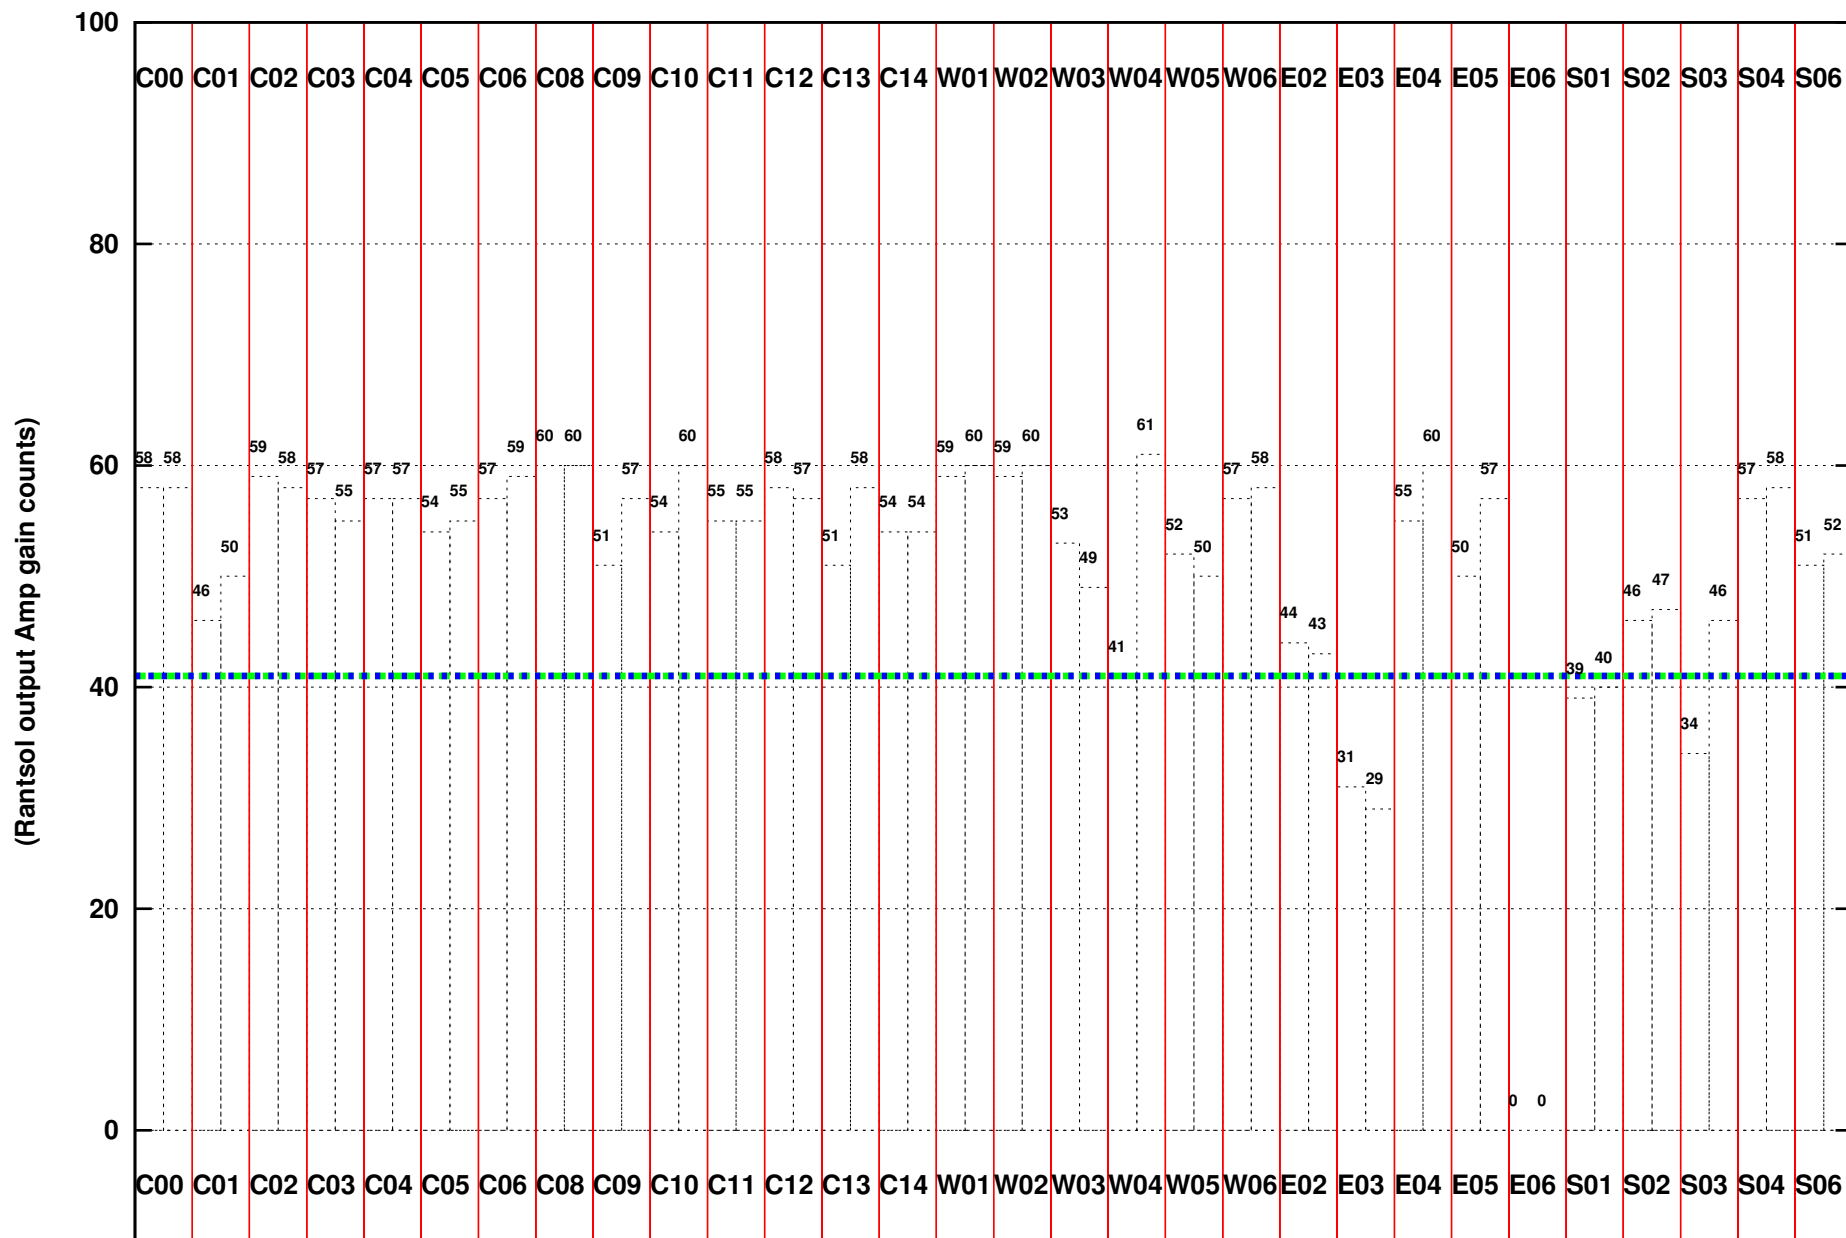

FRINGE STATUS (Rf:550.000,550.000 MHz., LO1:550.000,550.000 MHz., LO4/5:0.000,0.000 MHz.)

(File:/gwbifrddata2/11aug/44_013_11aug2023_b4_gwb.lta, scan:1, chan:1024, Src:3C286, Date:11Aug2023 21:58:57)