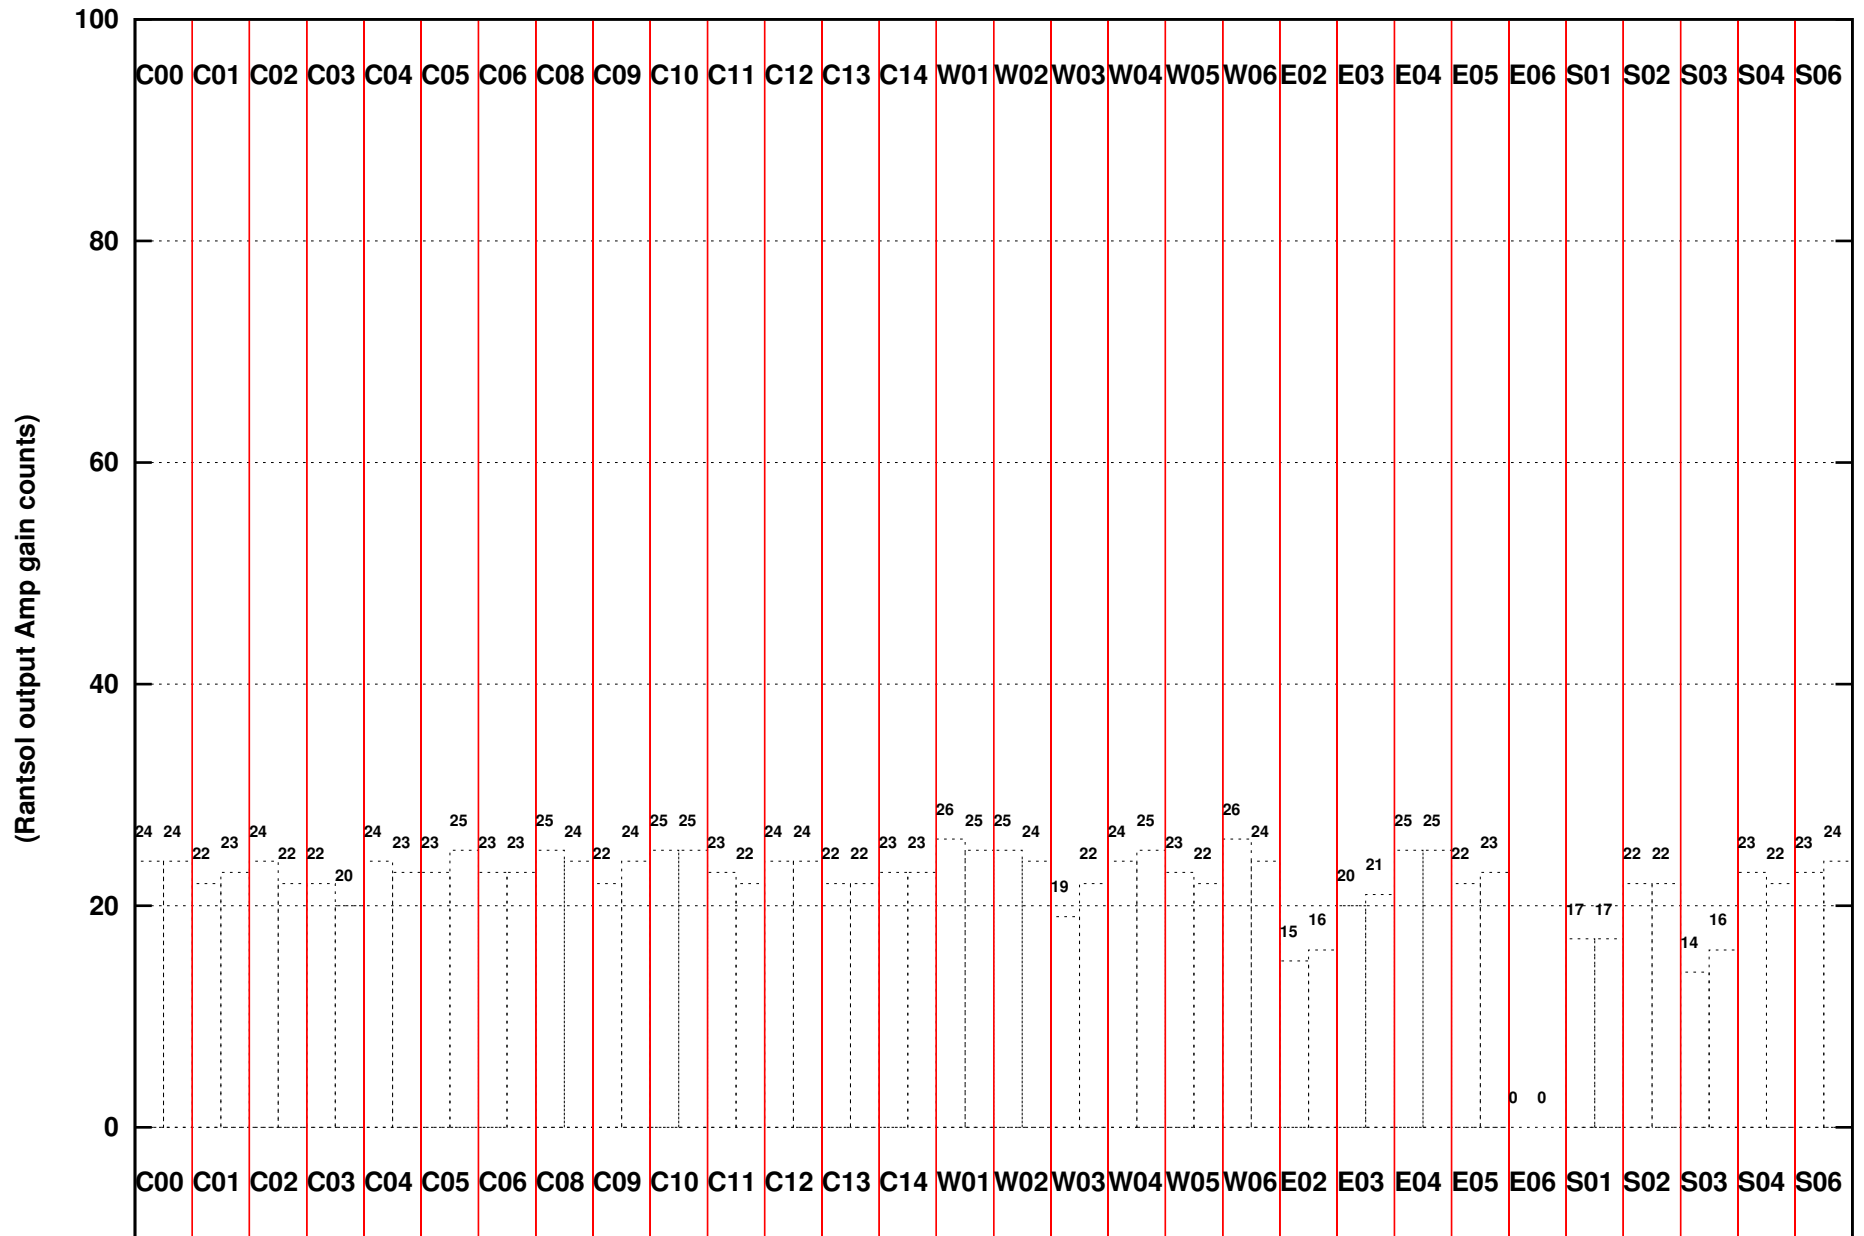

FRINGE STATUS (Rf:591.000,591.000 MHz., LO1:540.000,540.000 MHz., LO4/5:149.000,156.000 MHz.)

(File:/gsbifrddata/11aug/44_018_11aug2023_b4_gsb.lta, scan:0, chan:128, Src:J1609+2641, Date:11Aug2023 23:22:28)