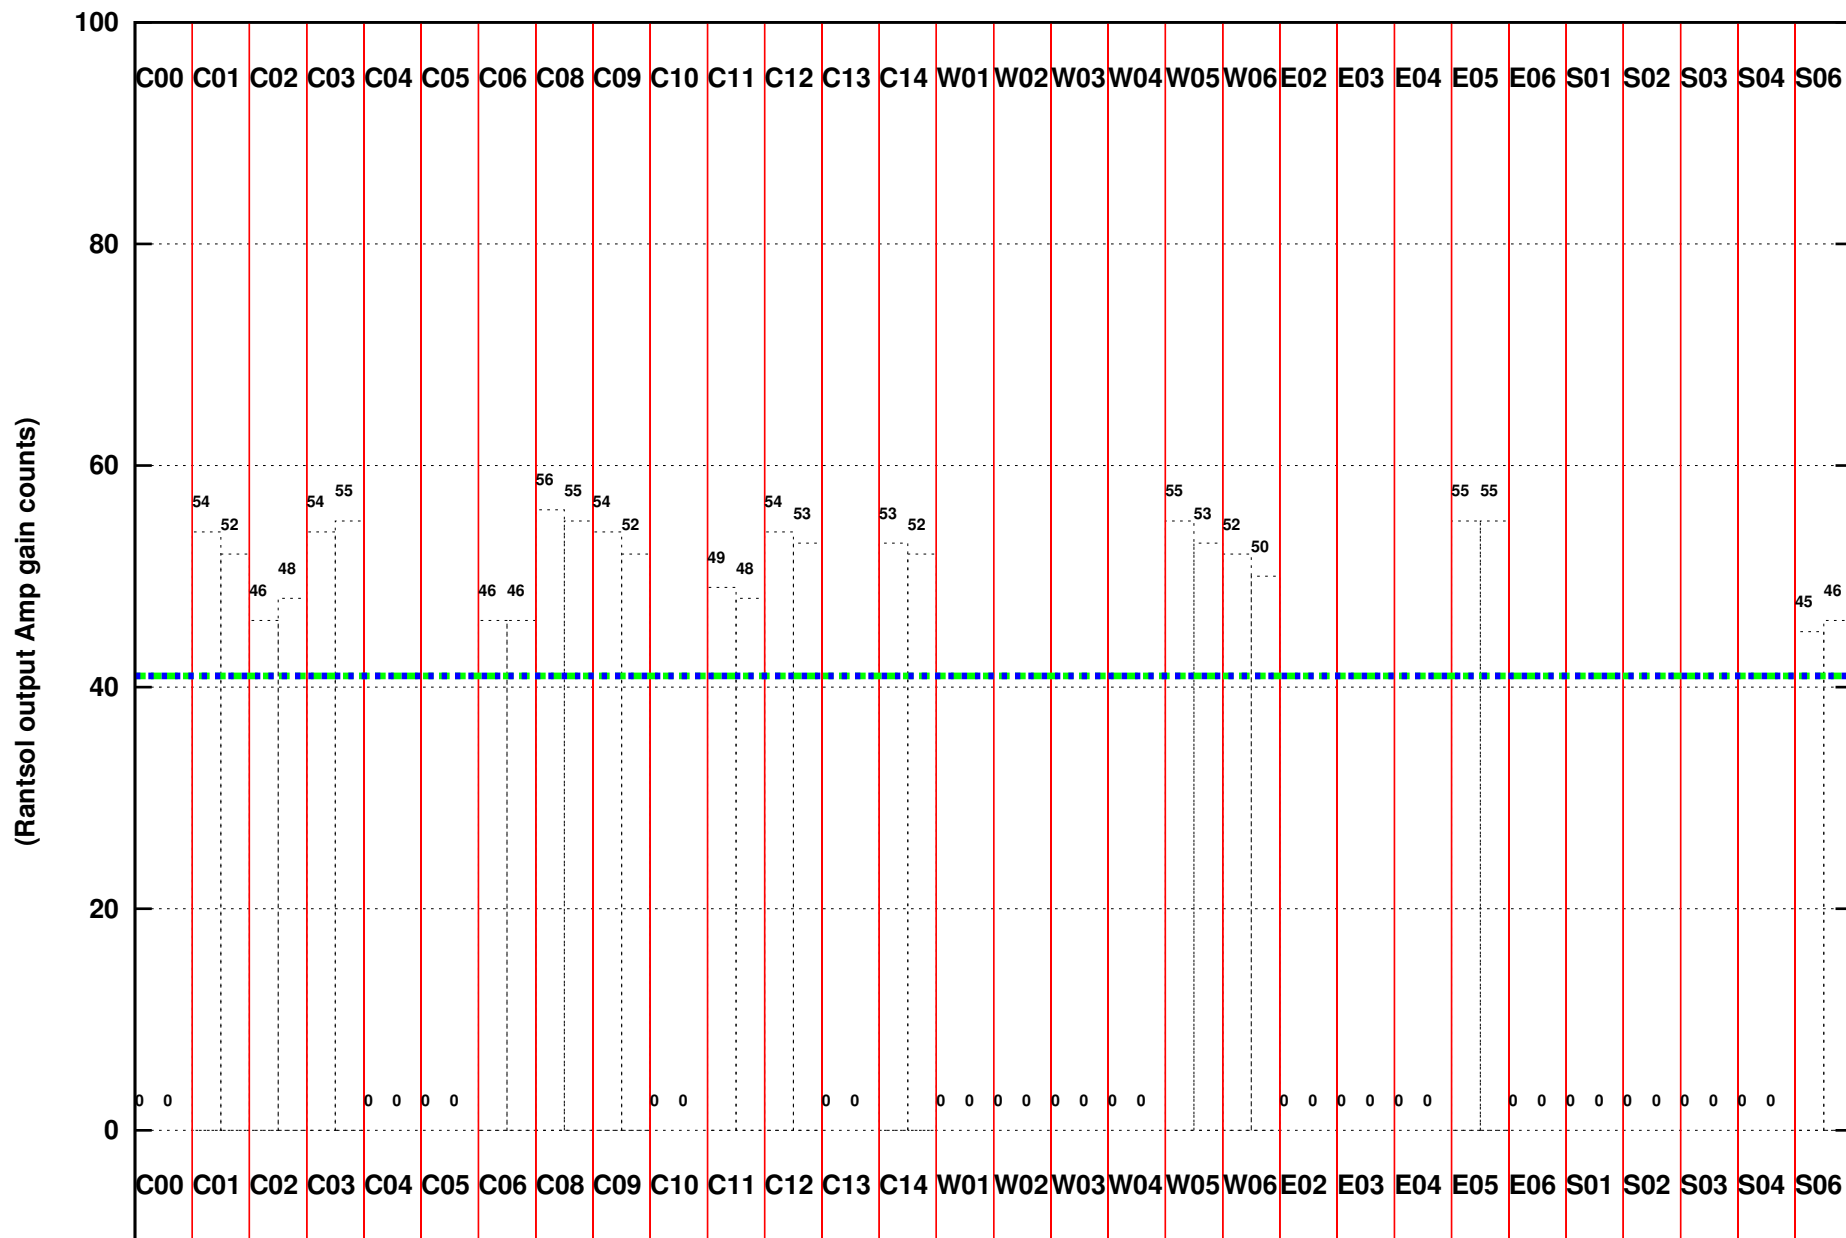

FRINGE STATUS (Rf:500.000,500.000 MHz., LO1:500.000,500.000 MHz., LO4/5:0.000,0.000 MHz.)

(File:/gwbifrddata2/12aug/44_001b_12aug2023_subar2_b3_gwb.lta, scan:1, chan:512, Src:3C147, Date:12Aug2023 06:23:10)