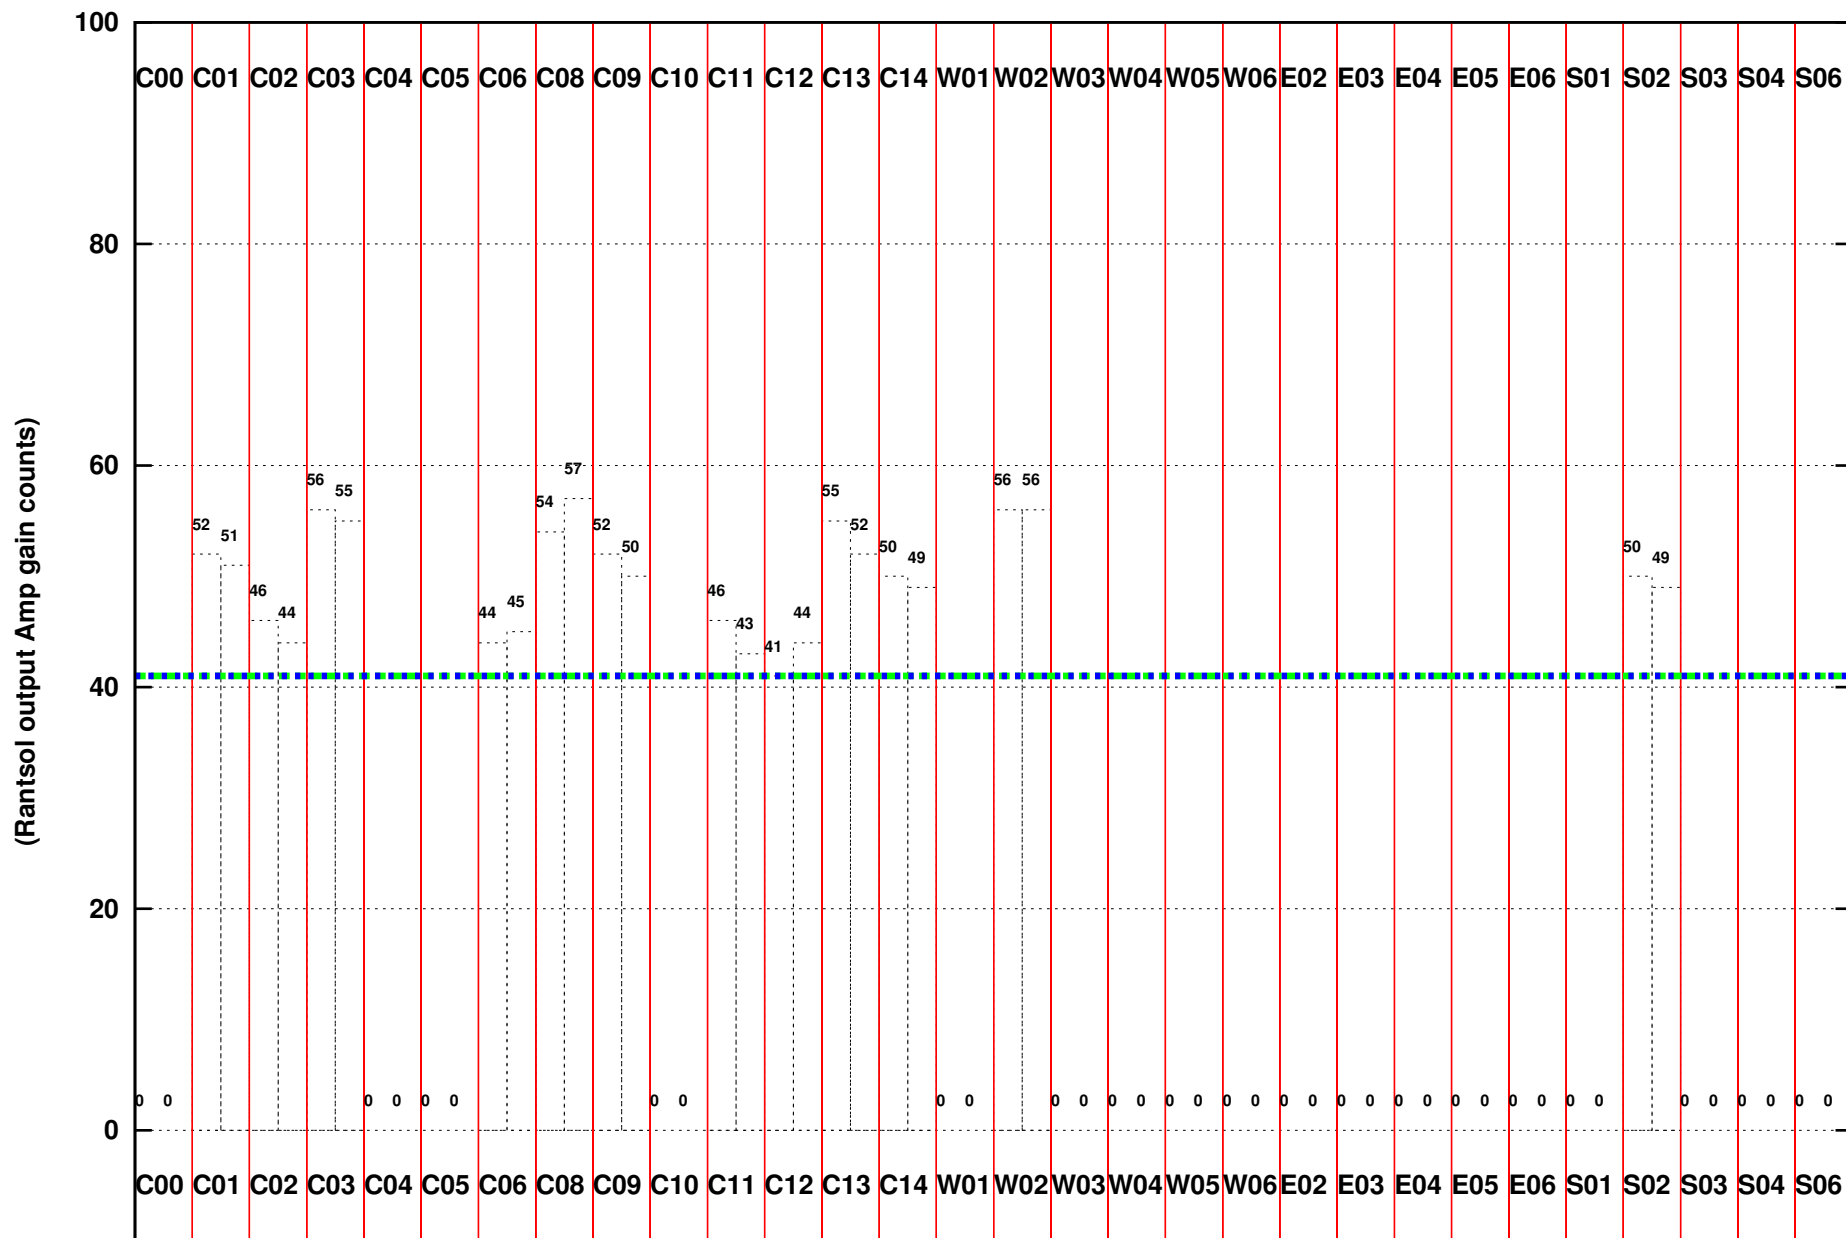

FRINGE STATUS (Rf:500.000,500.000 MHz., LO1:500.000,500.000 MHz., LO4/5:0.000,0.000 MHz.)

(File:/gwbifrddata2/12aug/44_035b_12aug2023_subar2_b3_gwb.lta, scan:1, chan:2048, Src:3C147, Date:12Aug2023 10:25:26)