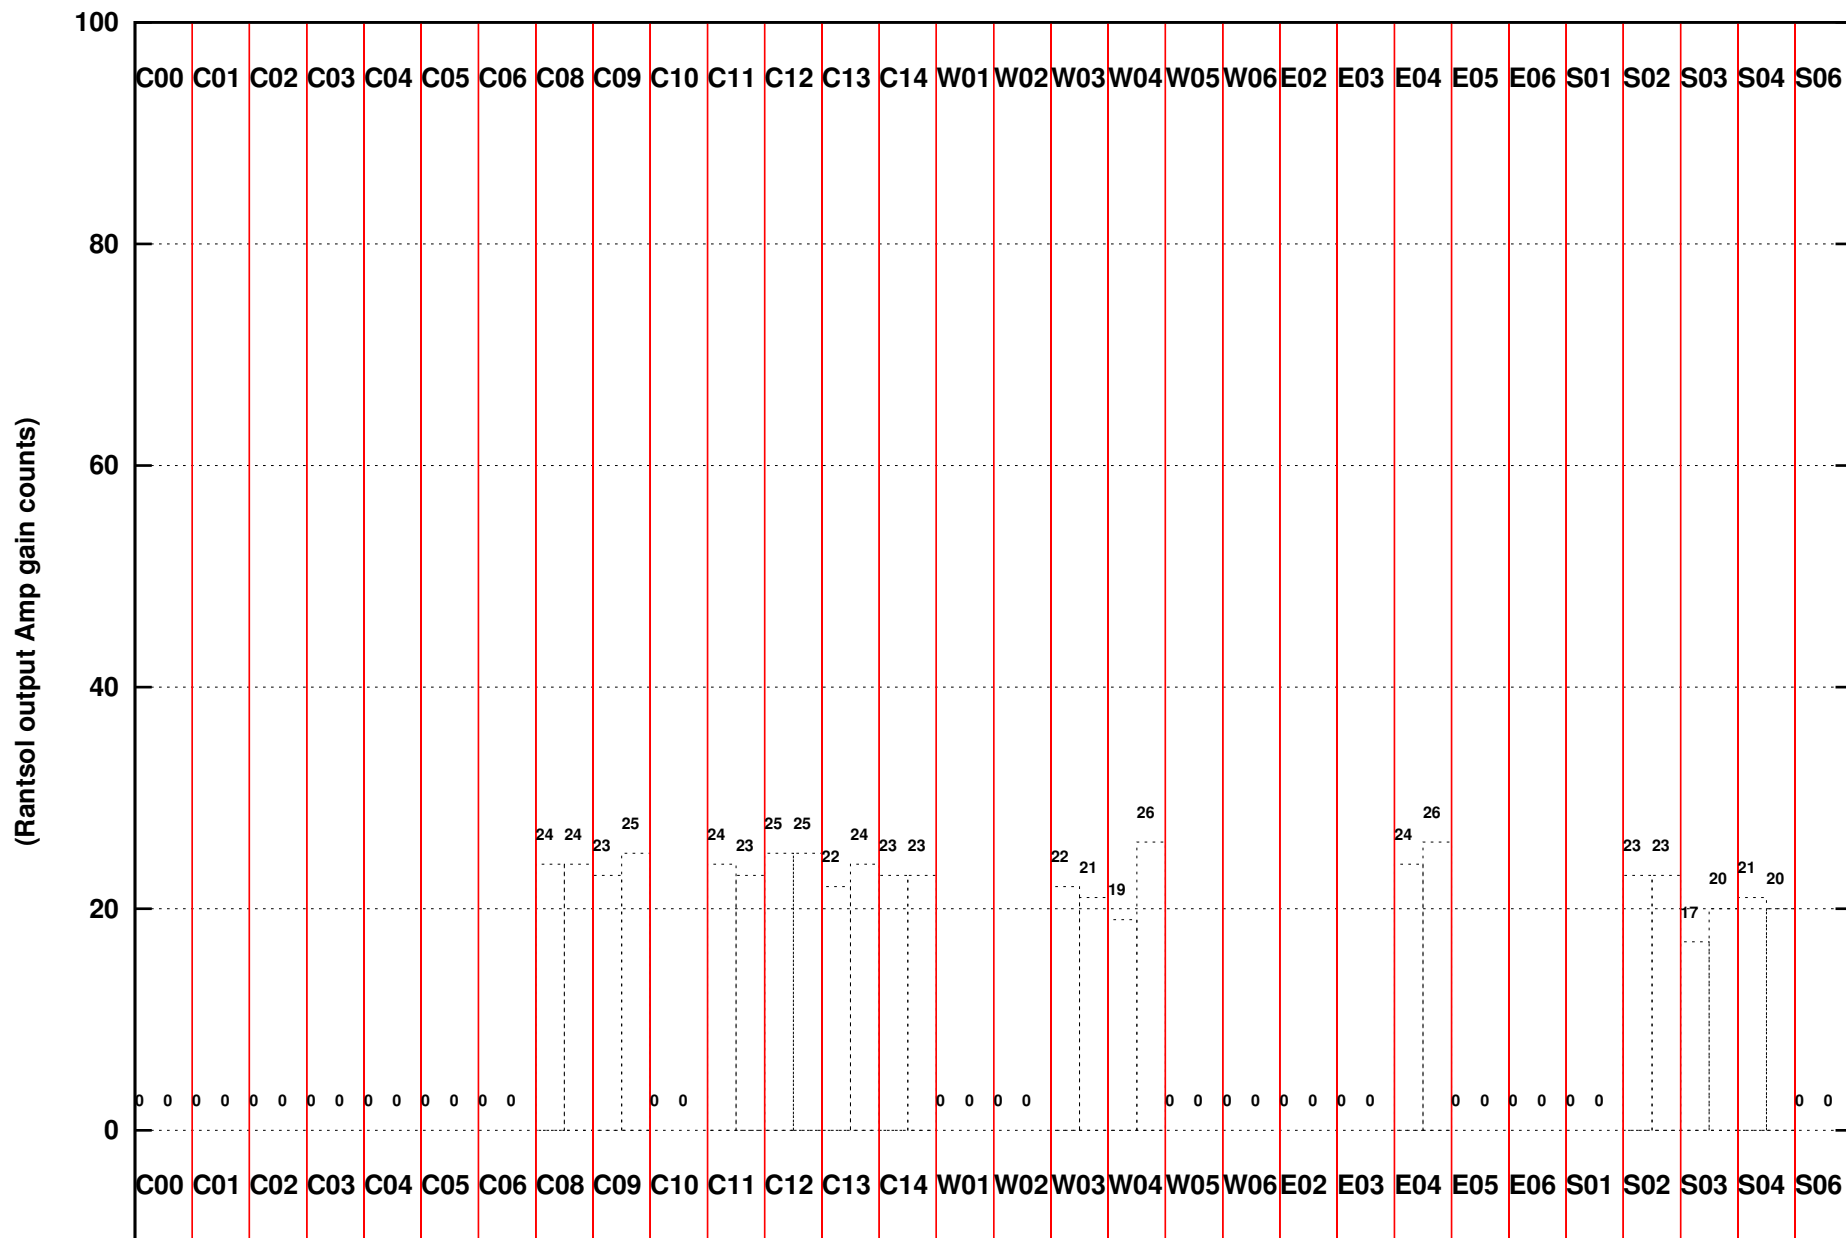

FRINGE STATUS (Rf:550.000,550.000 MHz., LO1:550.000,550.000 MHz., LO4/5:0.000,0.000 MHz.)

(File:/gwbifrddata2/12aug/44_081b_12aug2023_subar2_b4_gwb.lta, scan:0, chan:2048, Src:2052+365, Date:12Aug2023 21:30:38)