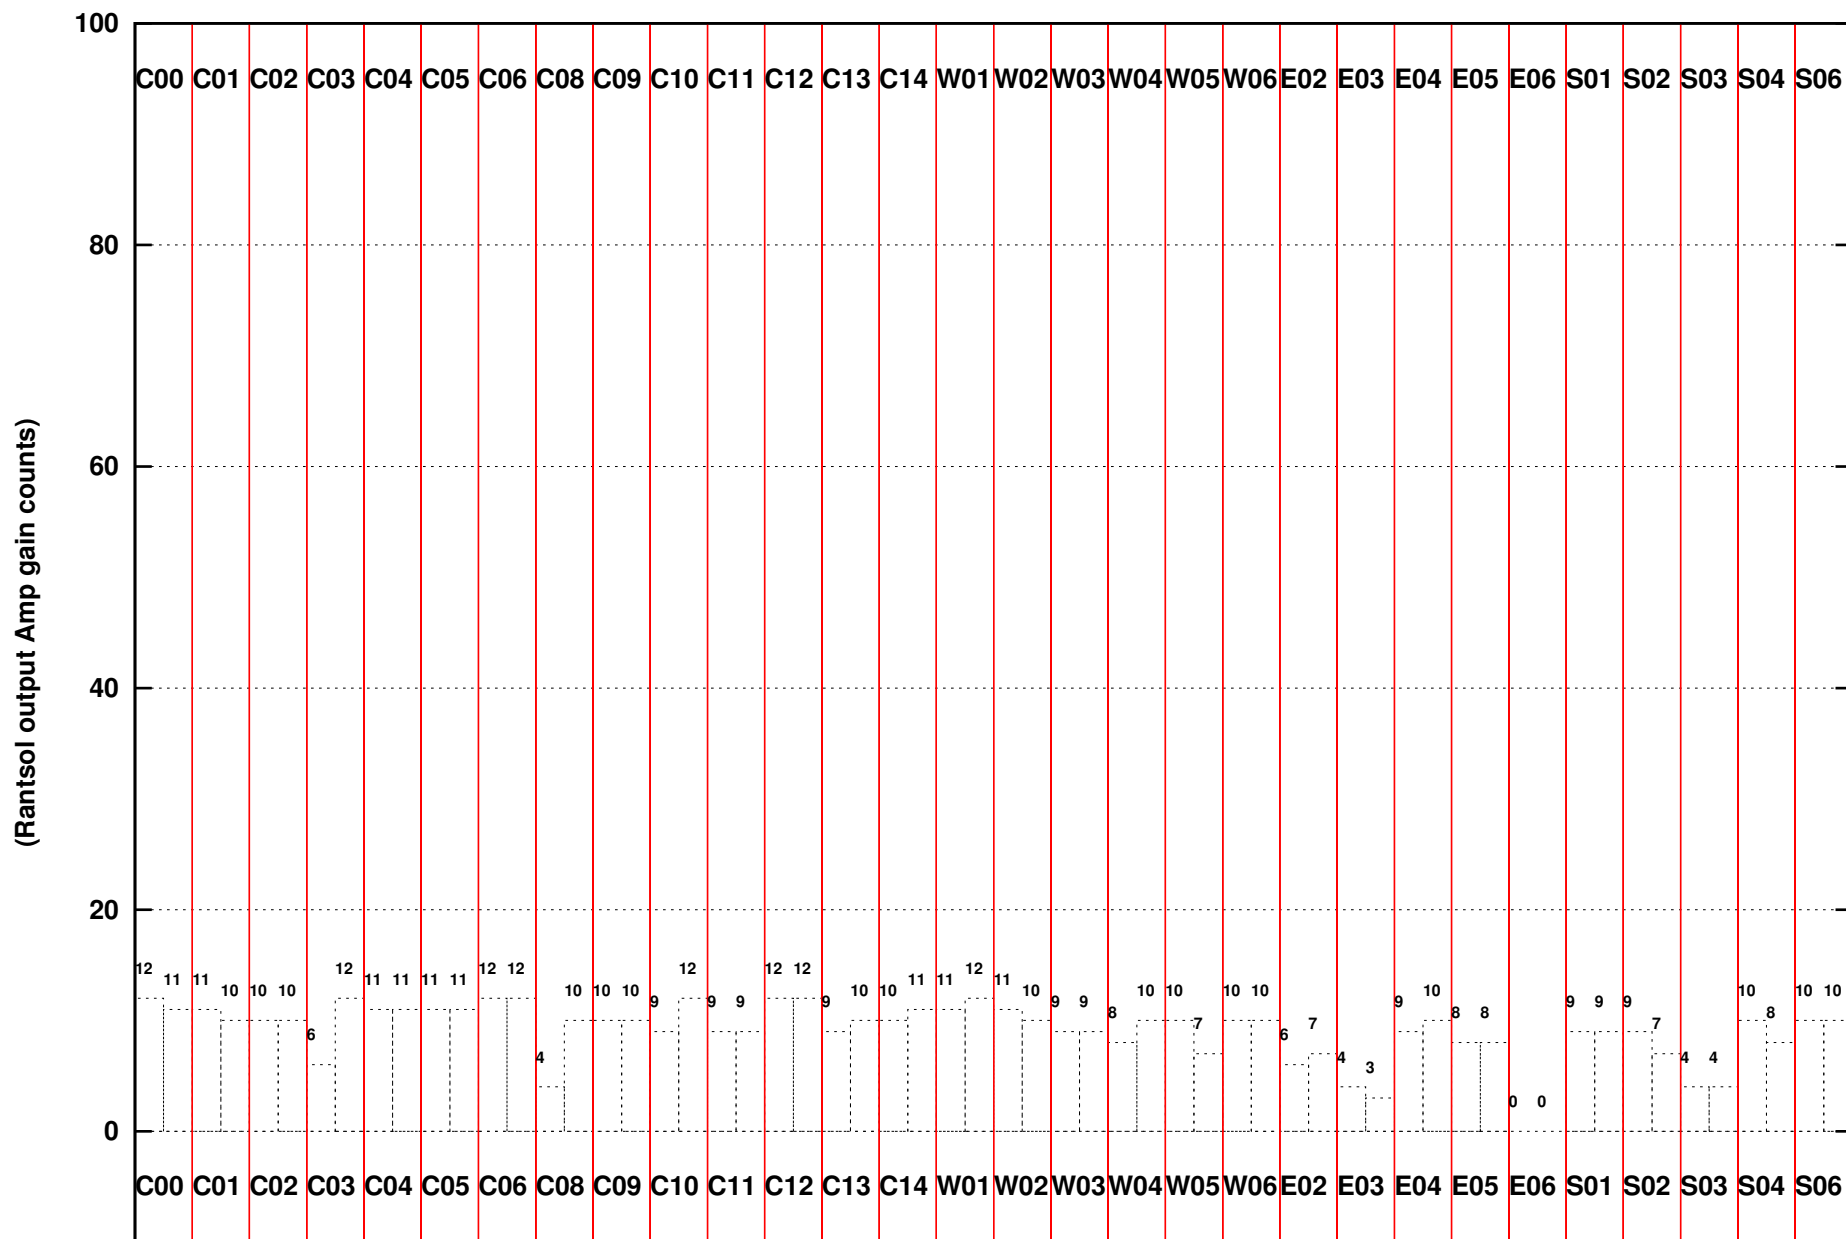

FRINGE STATUS (Rf:550.000,550.000 MHz., LO1:550.000,550.000 MHz., LO4/5:0.000,0.000 MHz.)

(File:/gwbifrddata1/12aug/44_018_12aug2023_gwb.lta, scan:0, chan:1024, Src:J1925+2106, Date:12Aug2023 23:25:16)