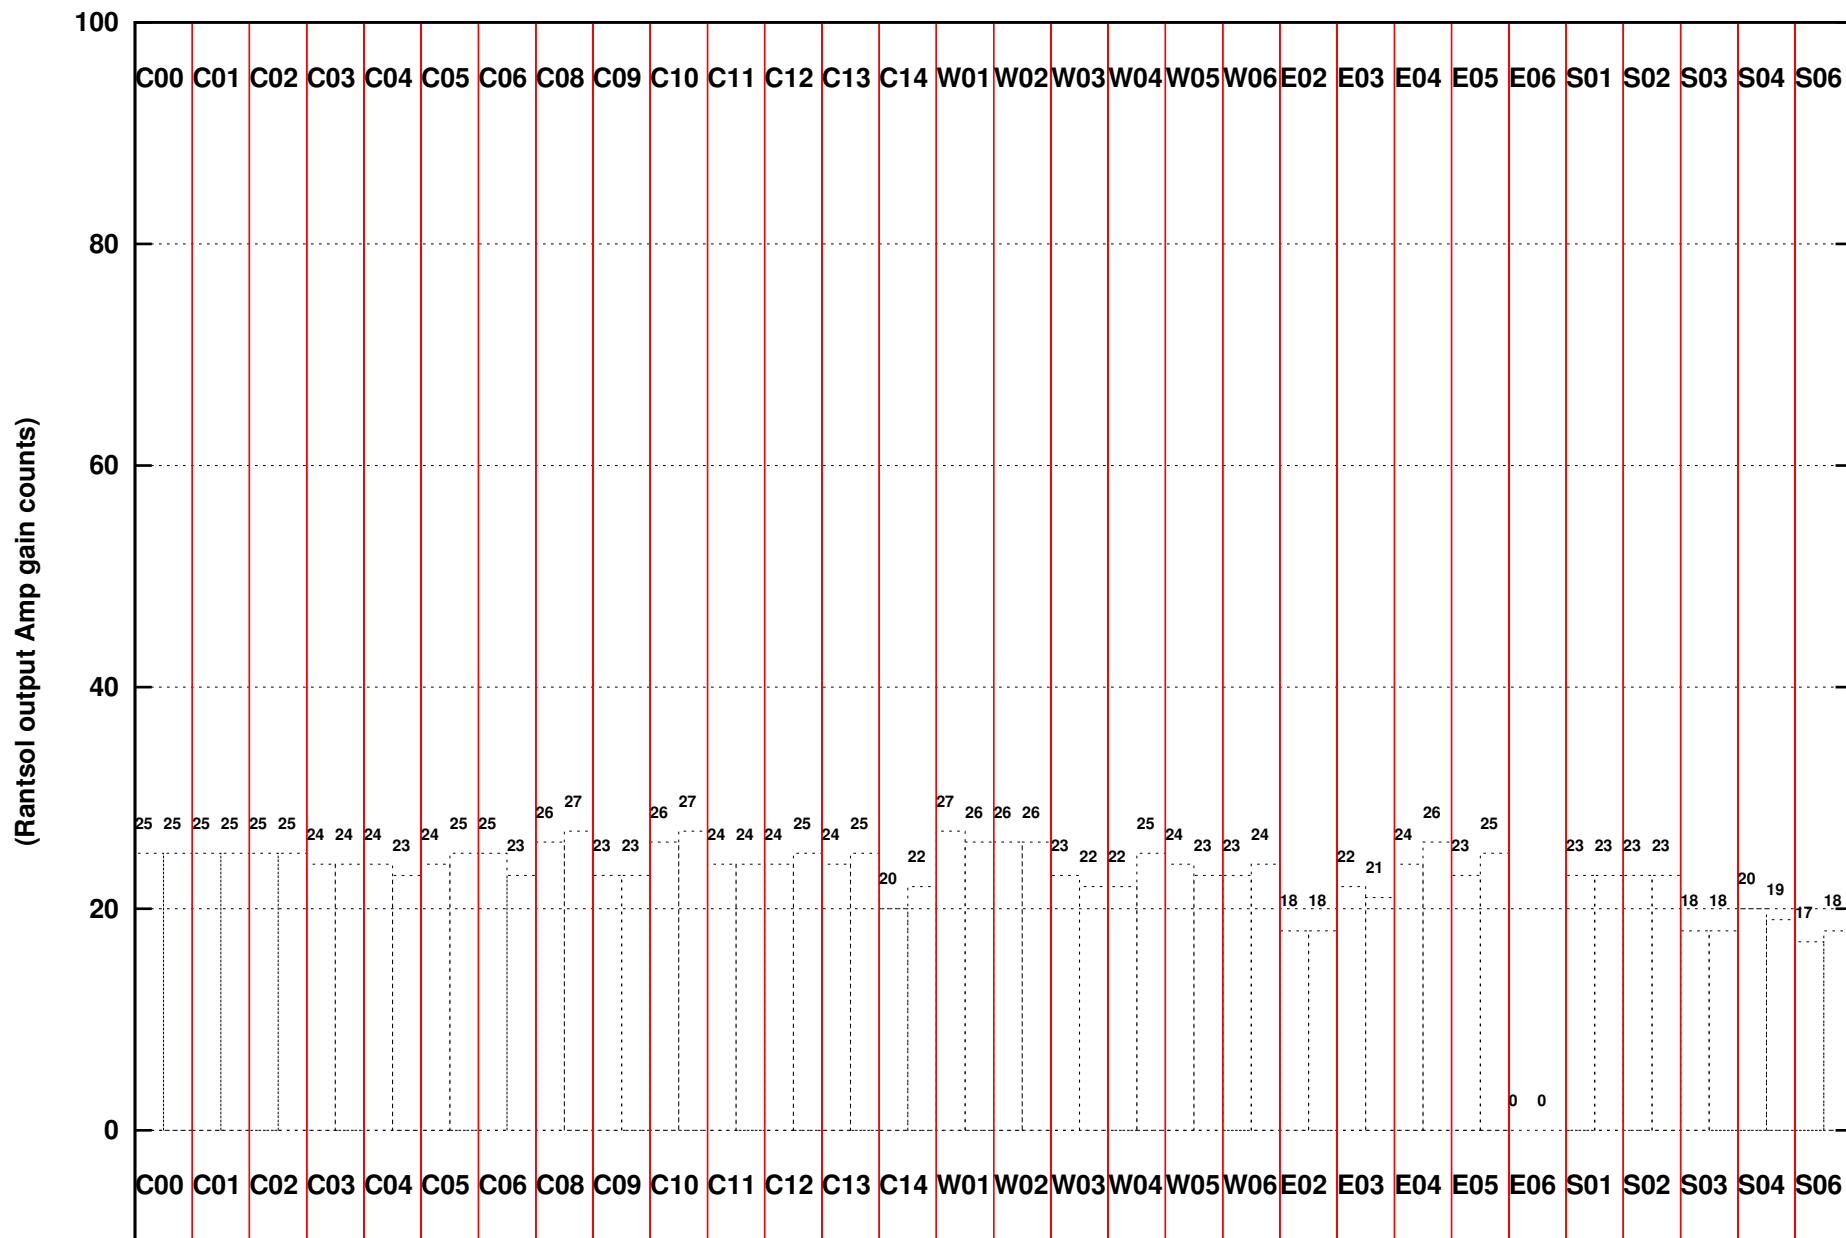

FRINGE STATUS (Rf:550.000,550.000 MHz., LO1:550.000,550.000 MHz., LO4/5:0.000,0.000 MHz.)

(File:/gwbifrddata1/14aug/ddtc298_14aug2023_b4_gwb.lta, scan:0, chan:1024, Src:1801+138, Date:14Aug2023 01:19:47)