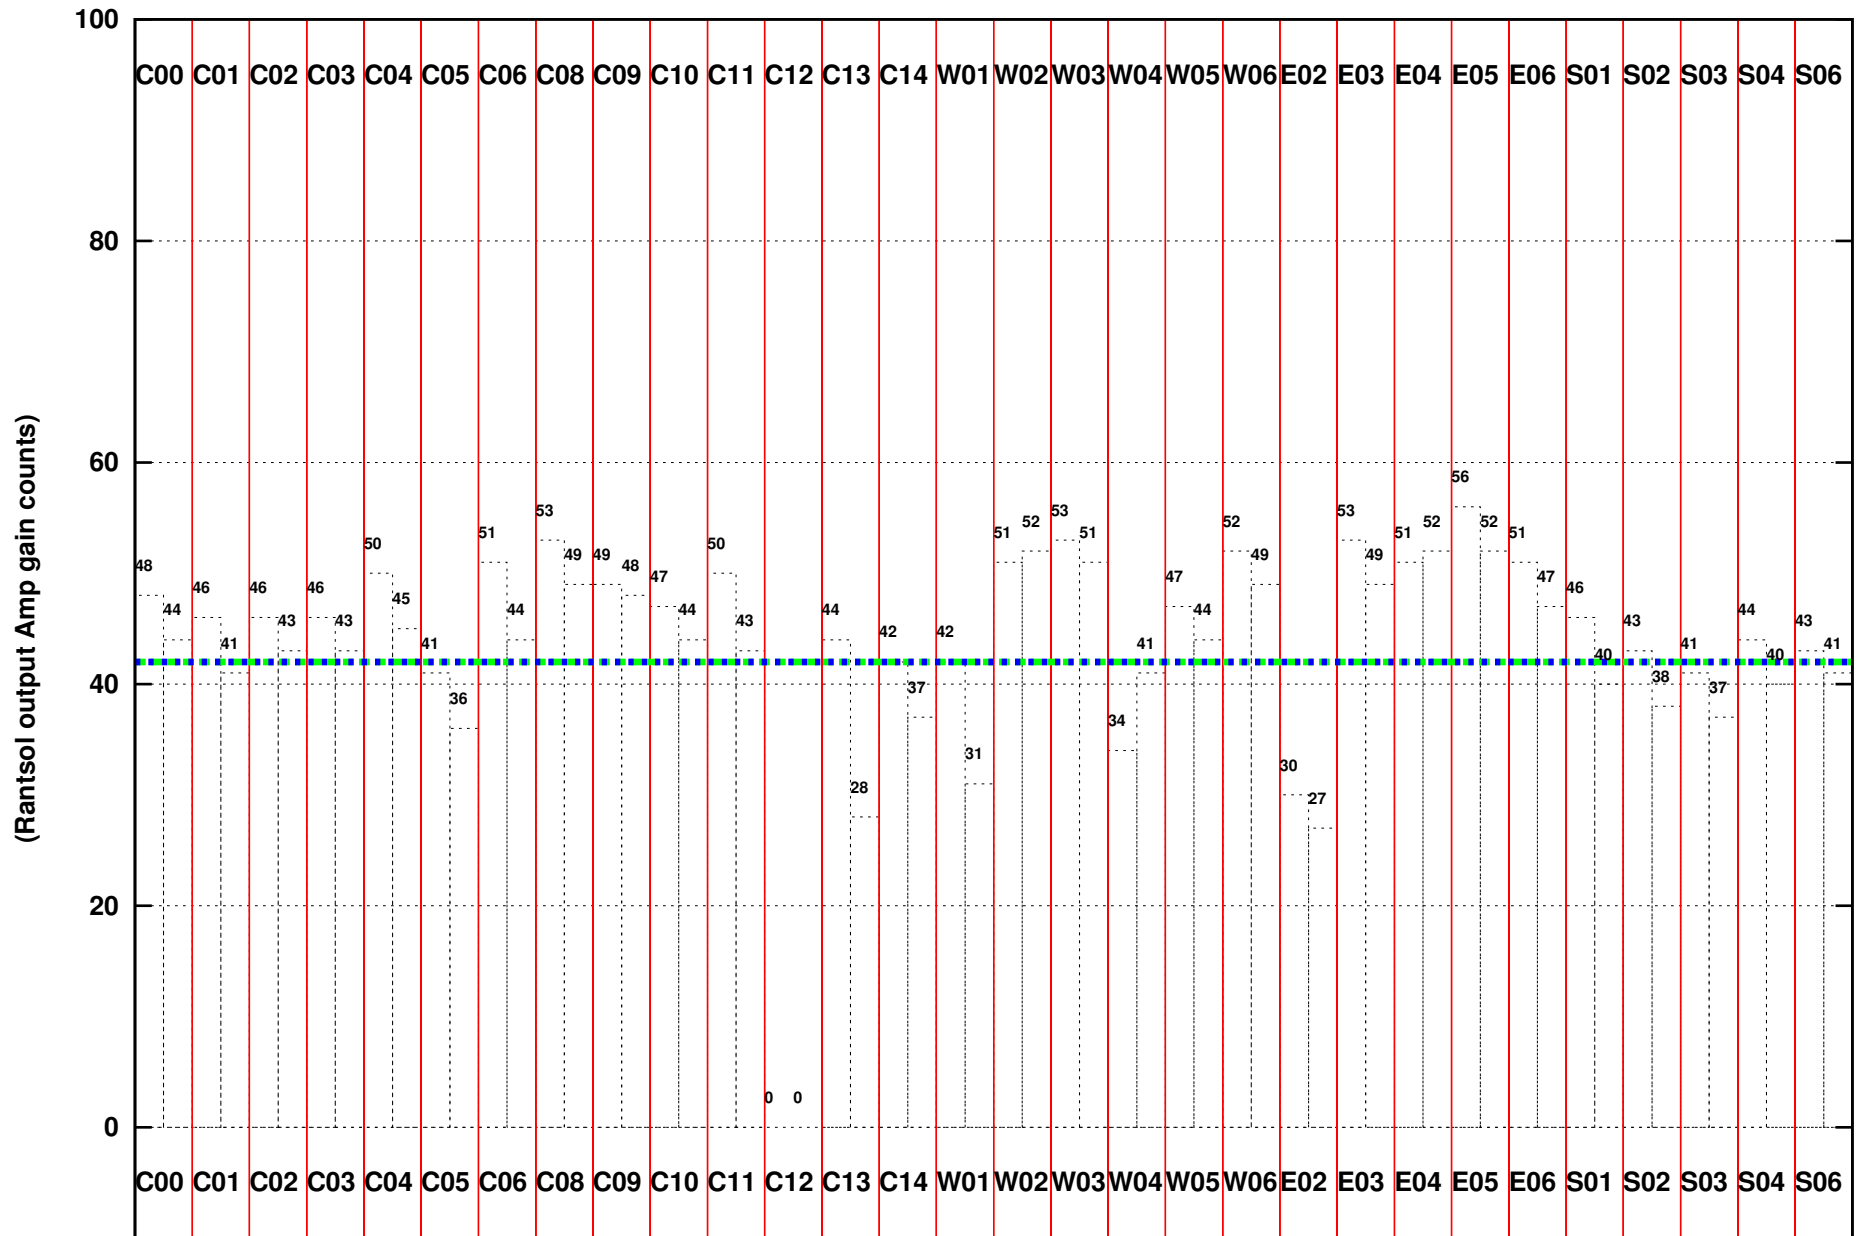

FRINGE STATUS (Rf:1460.000,1460.000 MHz., LO1:1460.000,1460.000 MHz., LO4/5:0.000,0.000 MHz.)

( File:/gwbifrddata1/15aug/44\_053\_15aug2023\_b5\_gwb.lta, scan:0, chan:2048, Src:3C286, Date:15Aug2023 11:15:25)