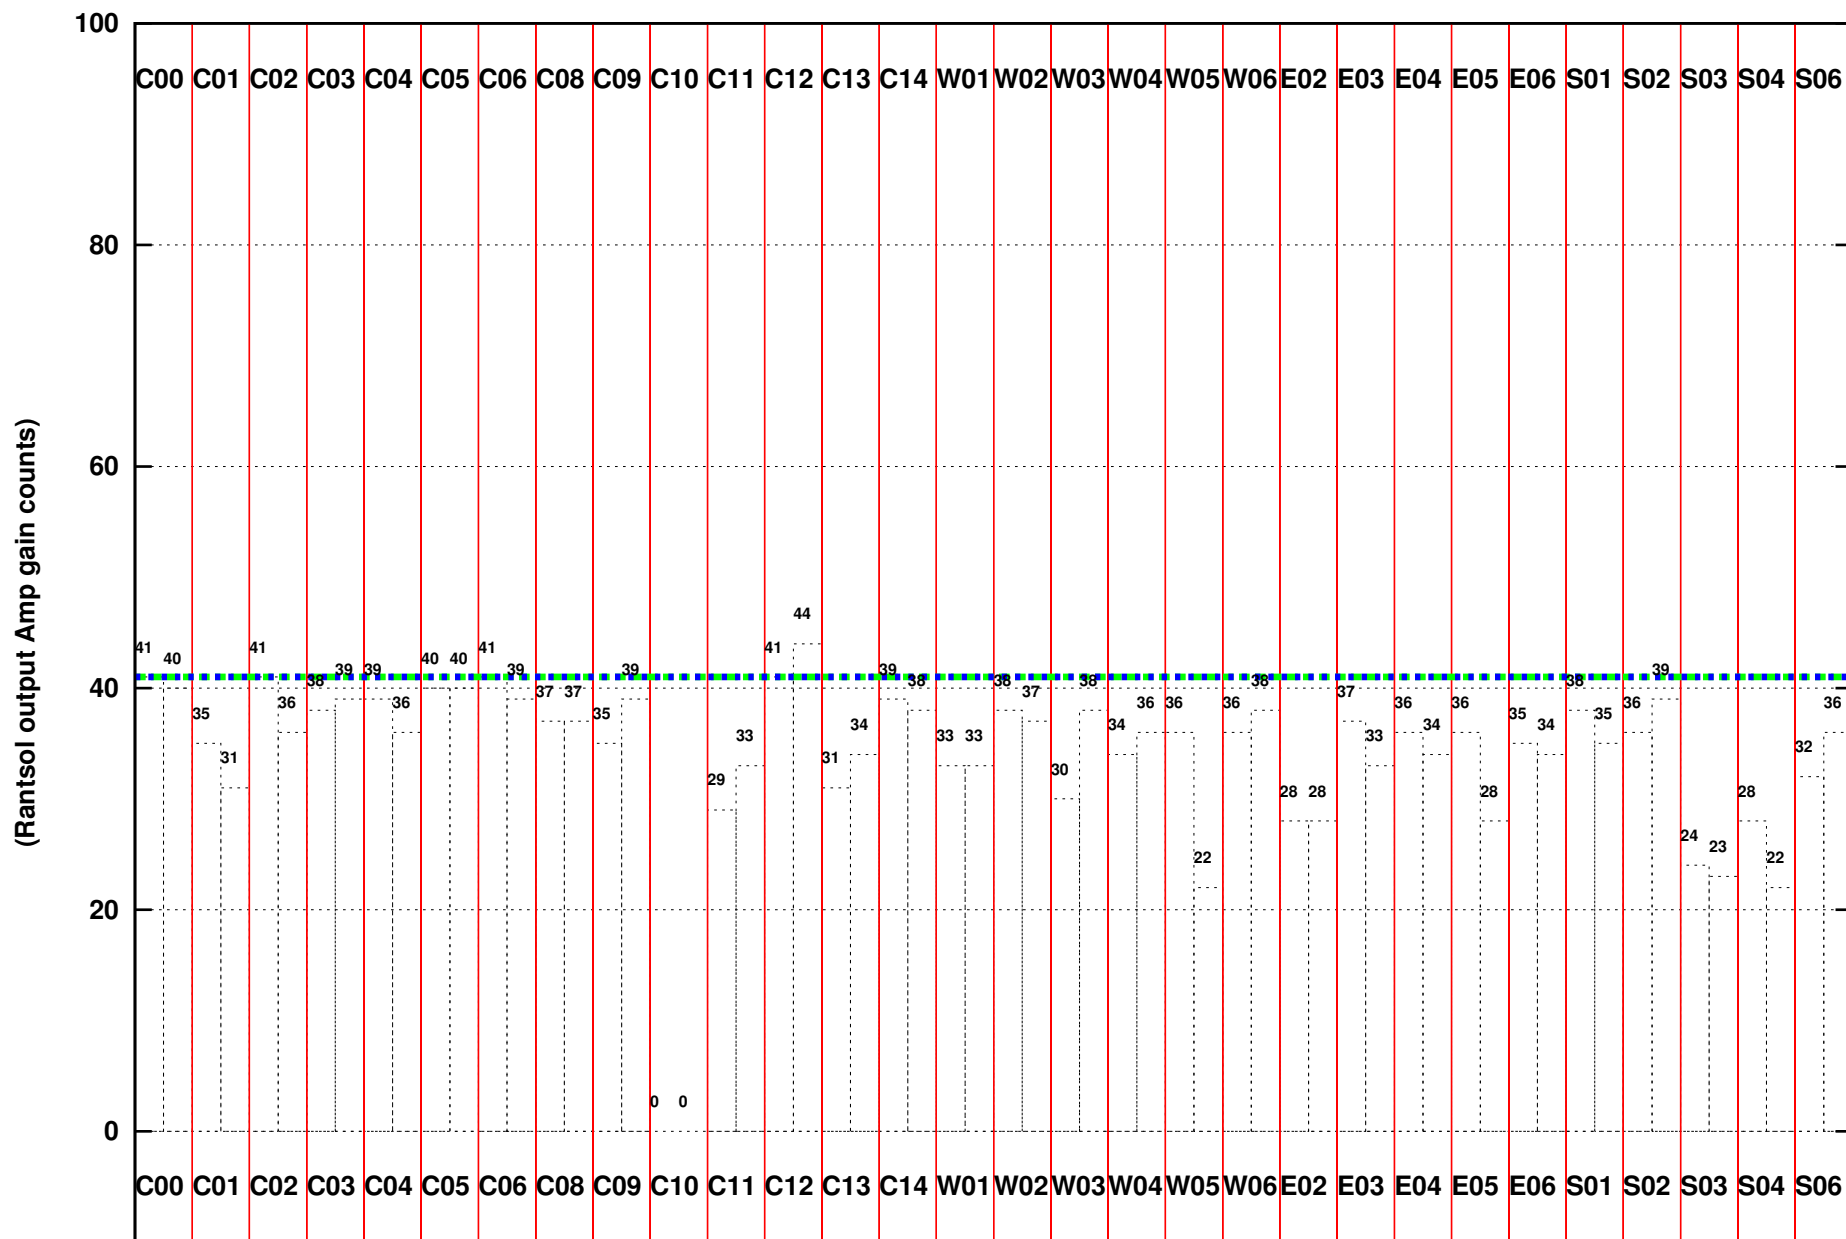

FRINGE STATUS (Rf:550.000,550.000 MHz., LO1:550.000,550.000 MHz., LO4/5:0.000,0.000 MHz.)

(File:/gwbifrddata/16aug/44_032_16aug2023_b4_gwb.lta, scan:0, chan:1024, Src:3C147, Date:16Aug2023 05:09:43)