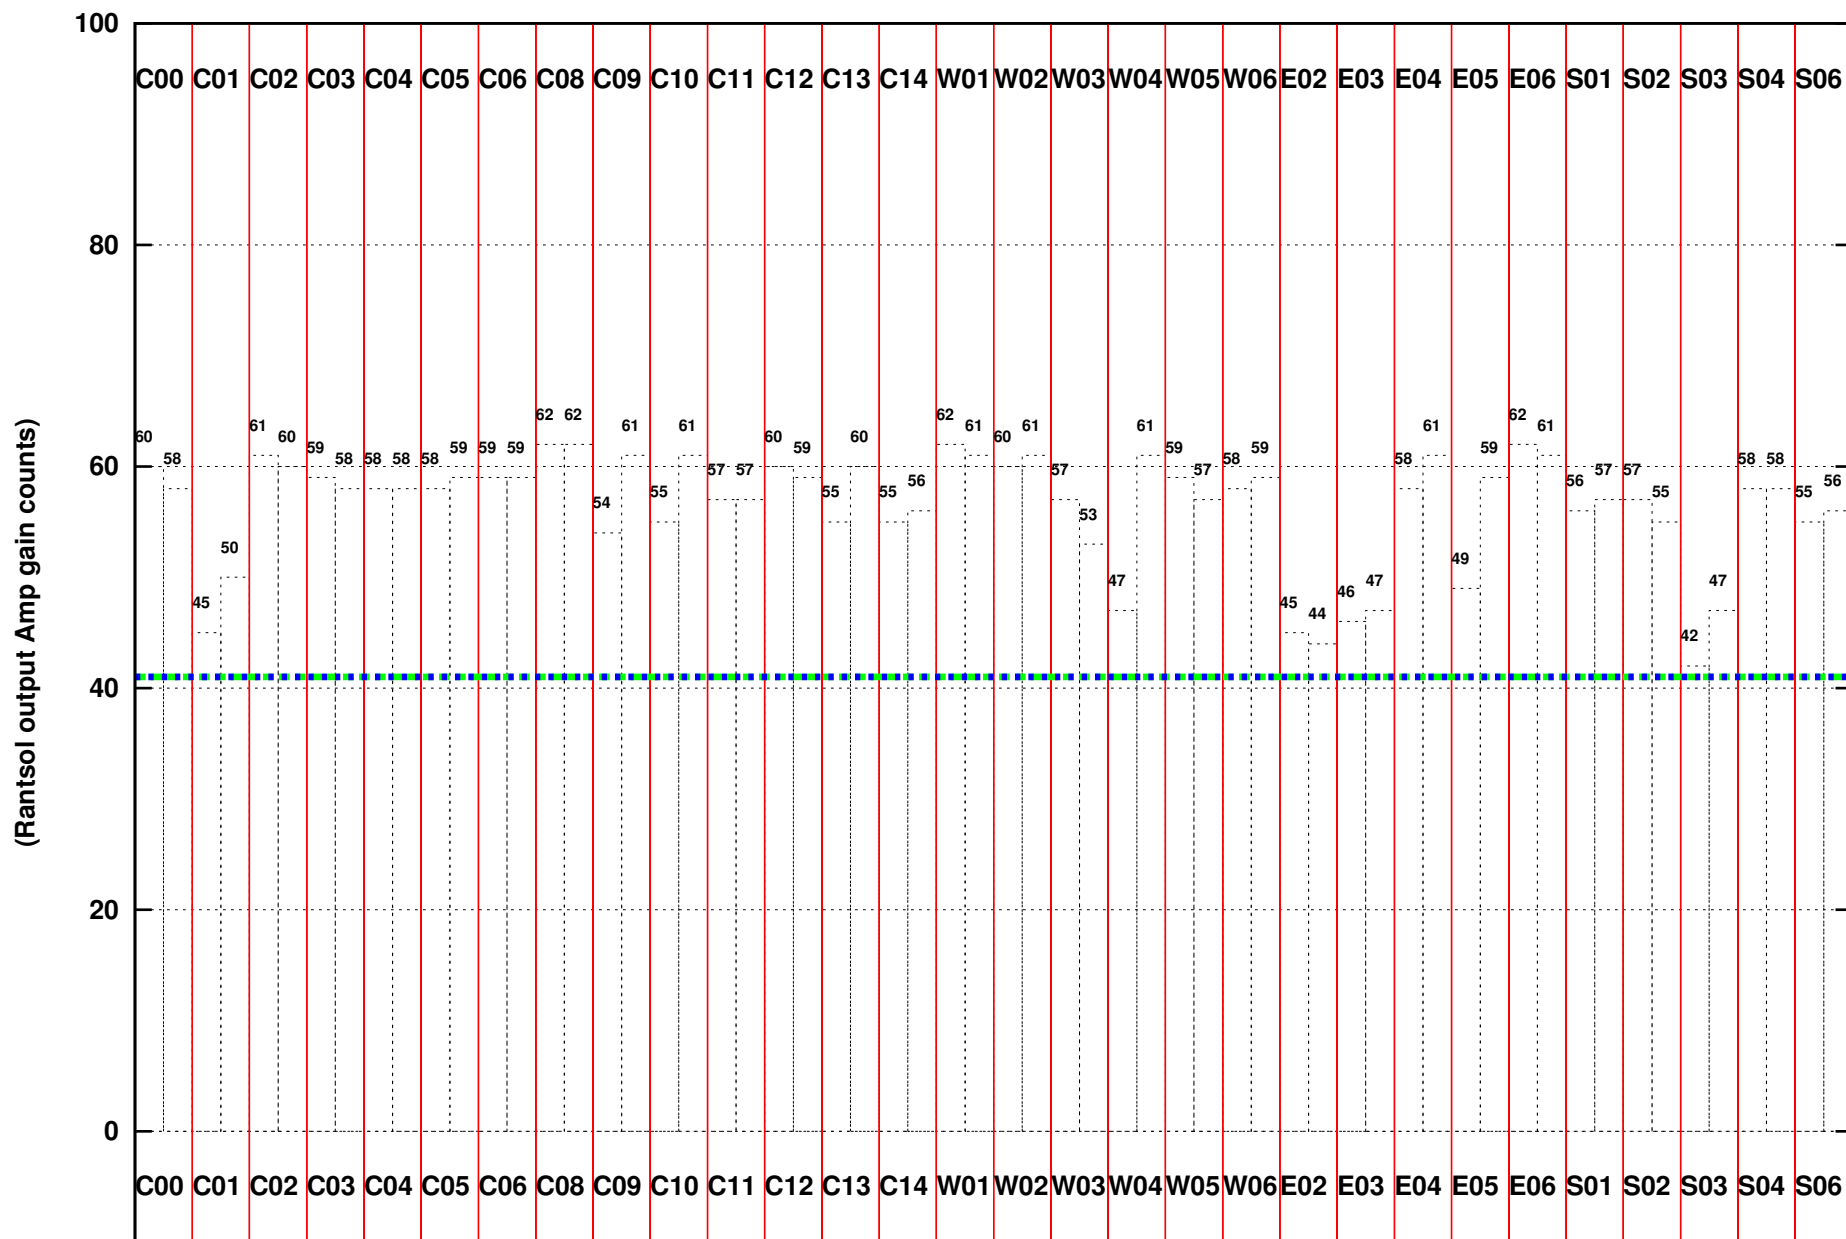

FRINGE STATUS (Rf:550.000,550.000 MHz., LO1:550.000,550.000 MHz., LO4/5:0.000,0.000 MHz.)

(File:/gwbifrddata/17aug/44_003_17aug2023_b4_gwb.lta, scan:0, chan:2048, Src:3C286, Date:17Aug2023 20:11:41)