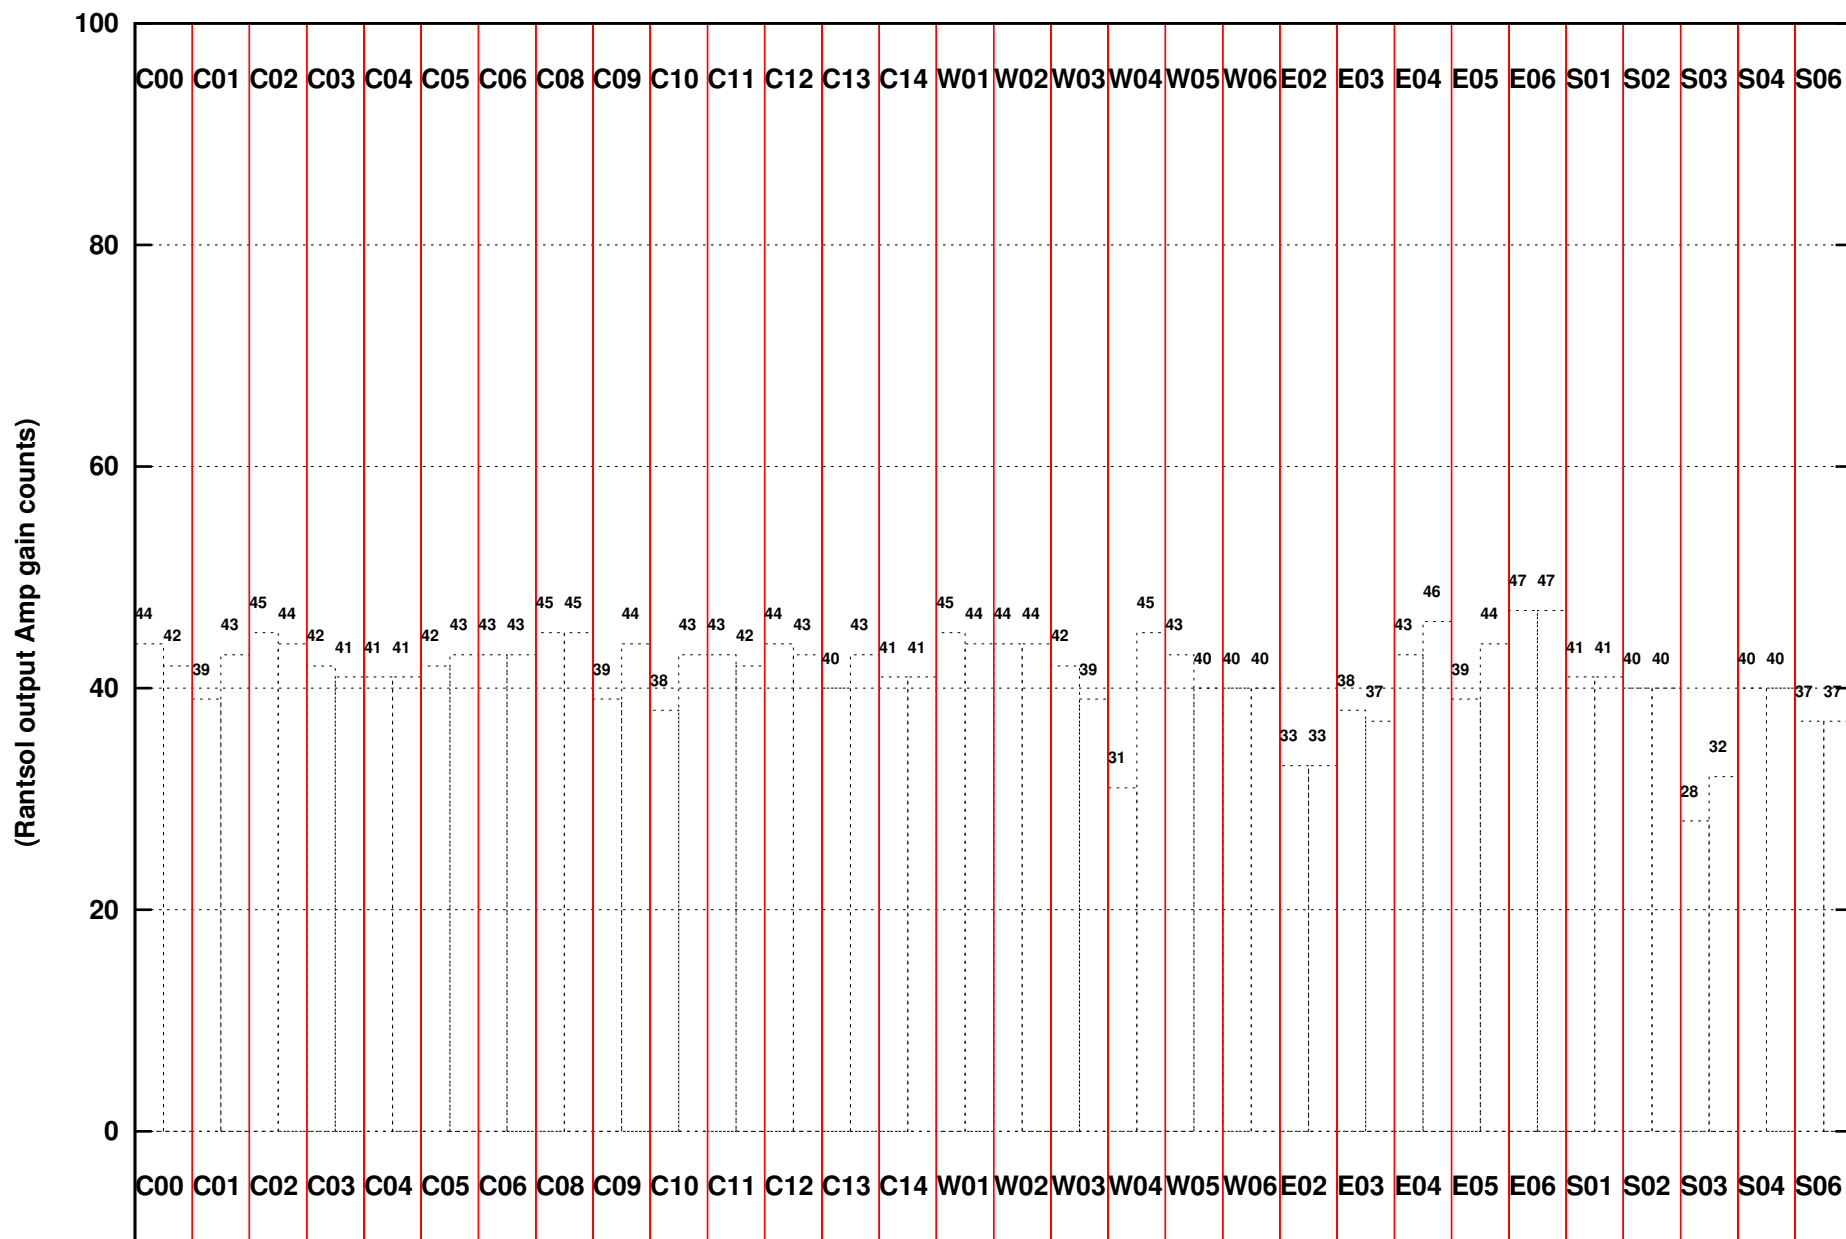

FRINGE STATUS (Rf:550.000,550.000 MHz., LO1:550.000,550.000 MHz., LO4/5:0.000,0.000 MHz.)

(File:/gwbifrddata/17aug/44_050_17aug2023_b4_gwb.lta, scan:1, chan:512, Src:3C468.1, Date:17Aug2023 22:53:39)