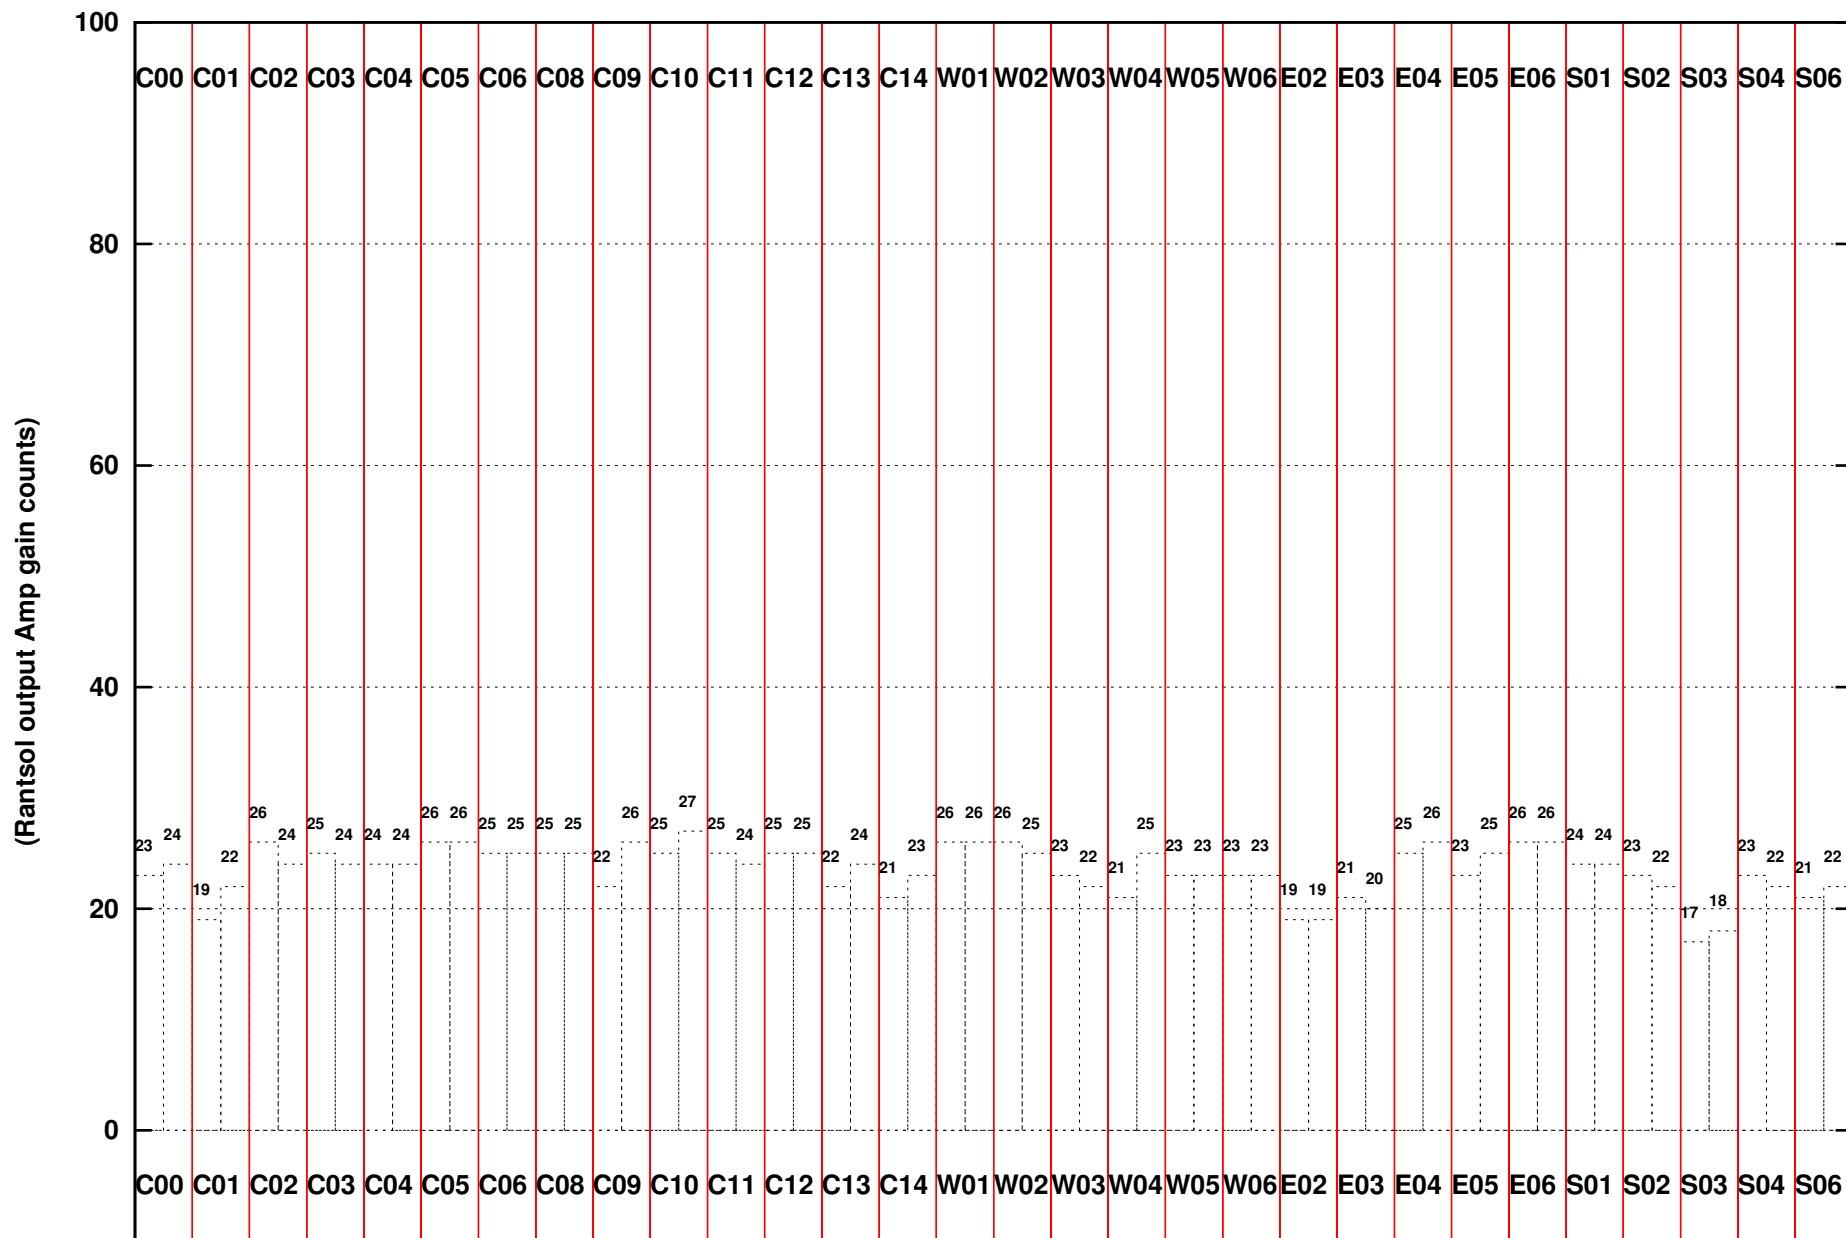

FRINGE STATUS (Rf:550.000,550.000 MHz., LO1:550.000,550.000 MHz., LO4/5:0.000,0.000 MHz.)

(File:/gwbifrddata/18aug/ddtc298_18aug2023_b4_gwb.lta, scan:0, chan:1024, Src:1801+138, Date:18Aug2023 01:00:11)