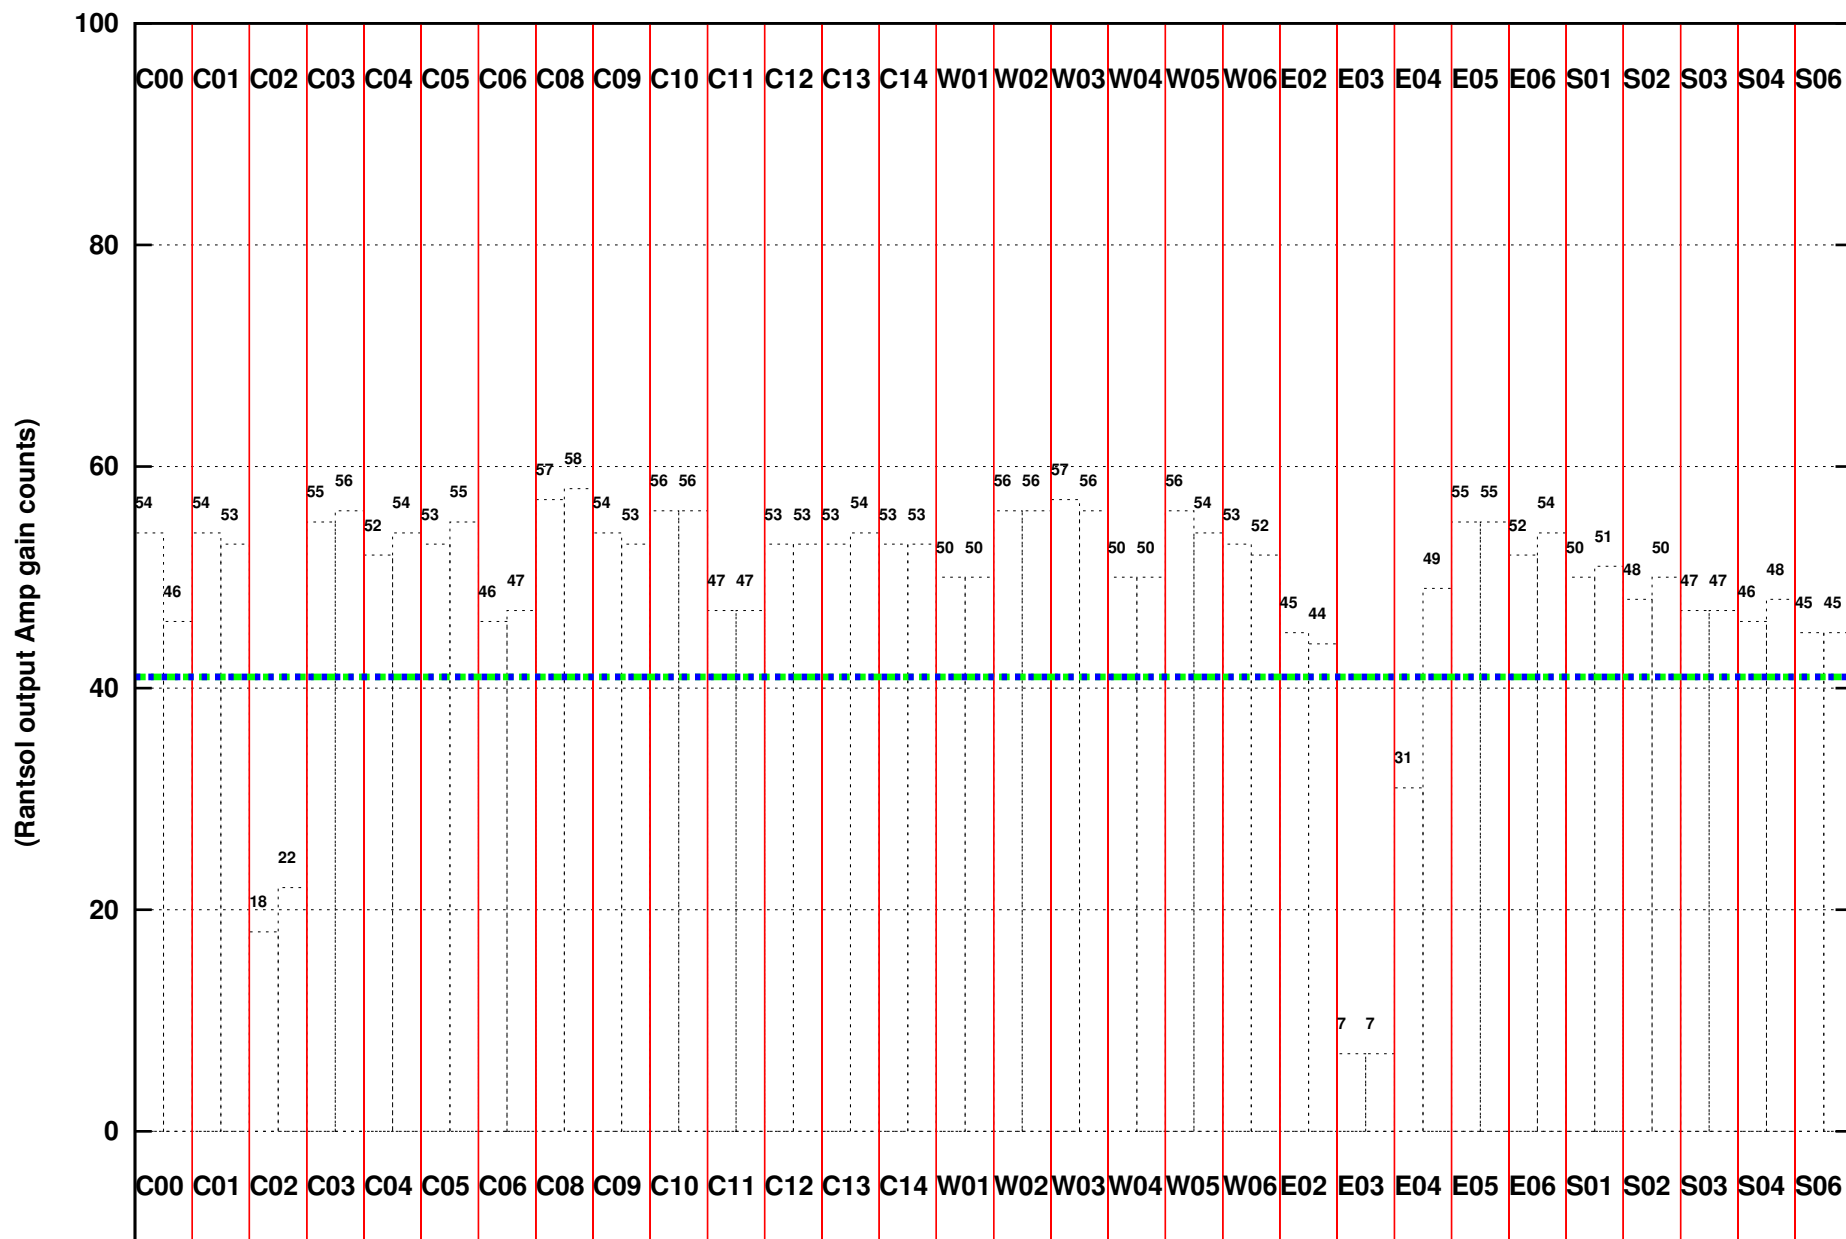

FRINGE STATUS (Rf:500.000,500.000 MHz., LO1:500.000,500.000 MHz., LO4/5:0.000,0.000 MHz.)

( File:/gwbifrddata/18aug/44\_073\_18aug2023\_b3\_gwb.lta, scan:0, chan:1024, Src:3C48, Date:18Aug2023 04:09:19)