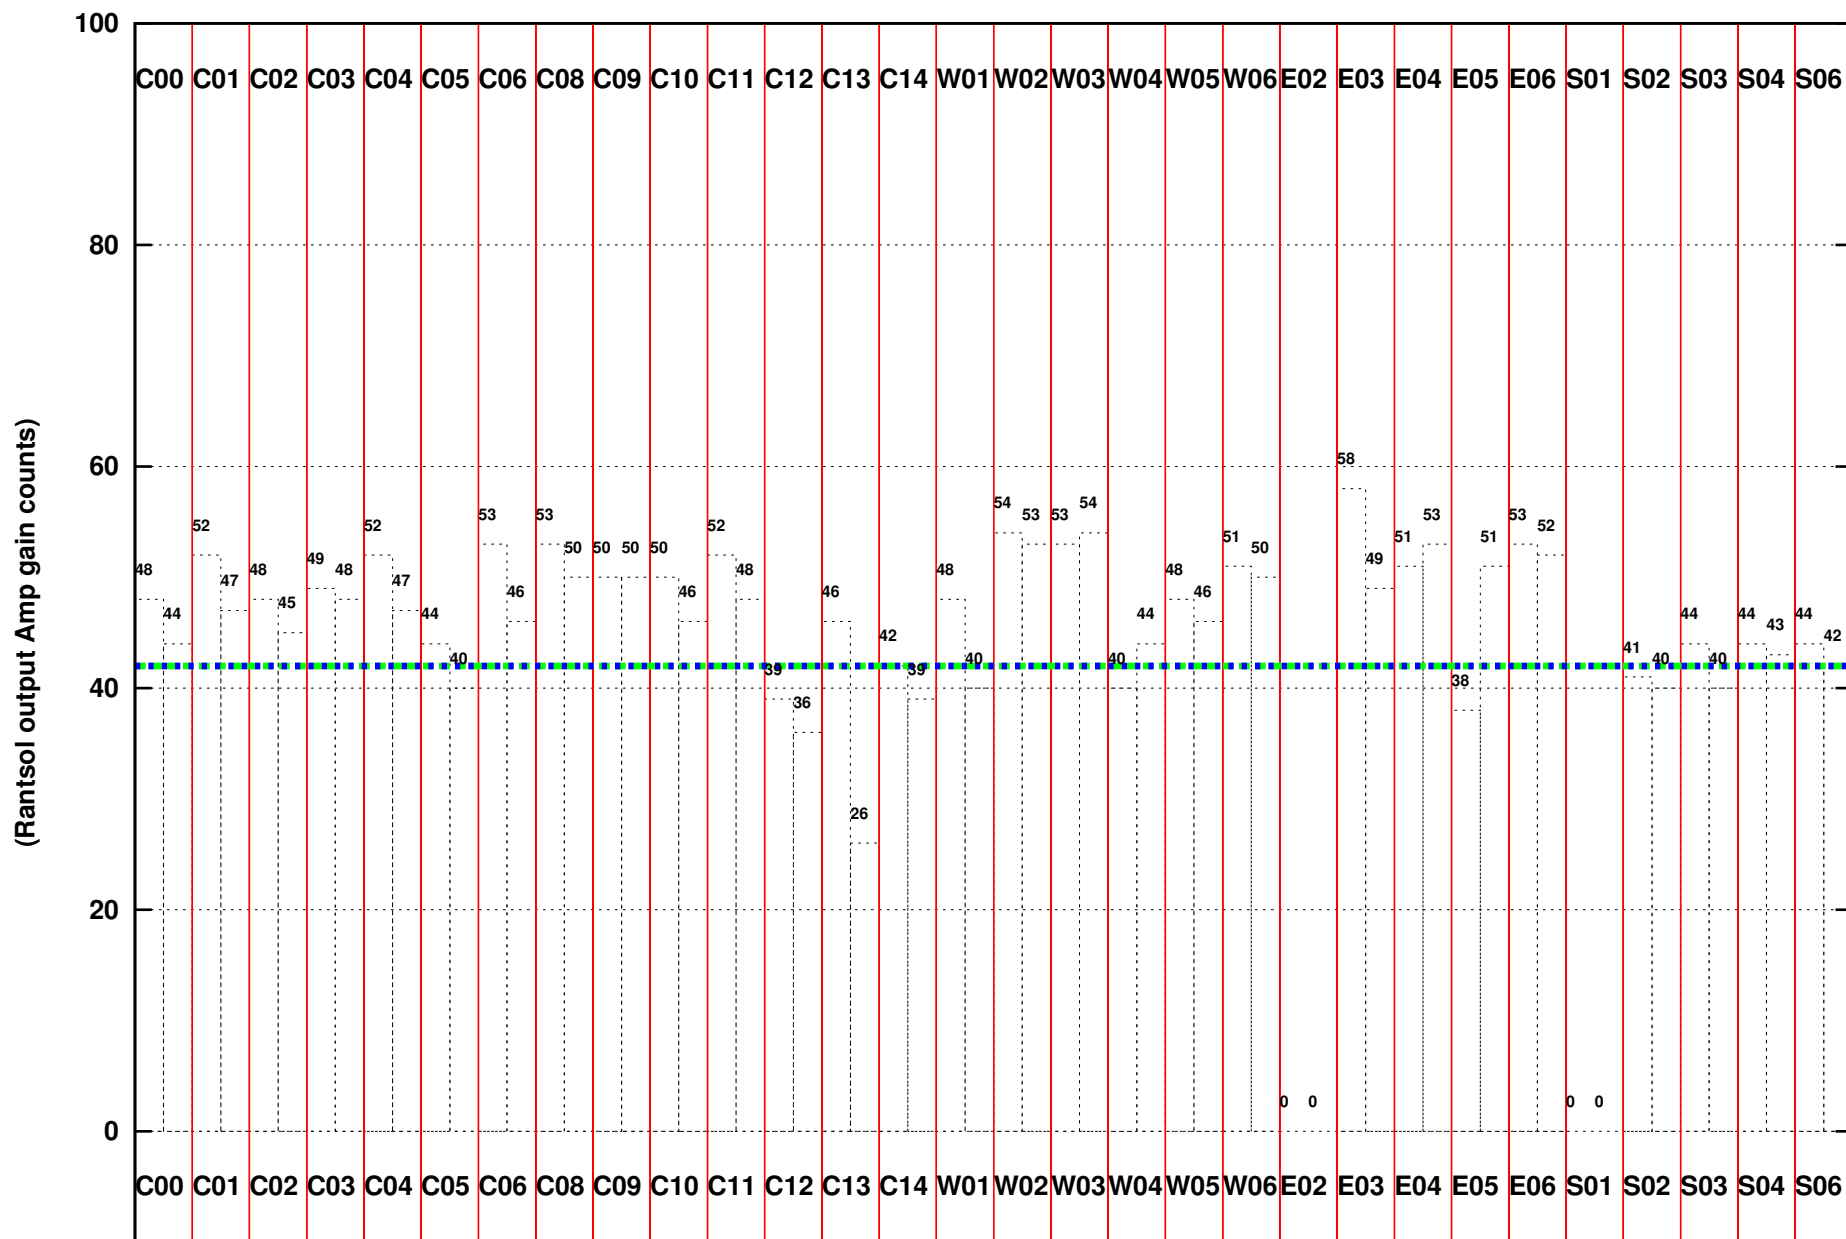

FRINGE STATUS (Rf:1460.000,1460.000 MHz., LO1:1460.000,1460.000 MHz., LO4/5:0.000,0.000 MHz.)

(File:/gwbifrddata/18aug/44_069_18aug2023_b5_gwb.lta, scan:0, chan:1024, Src:3C286, Date:18Aug2023 12:11:50)