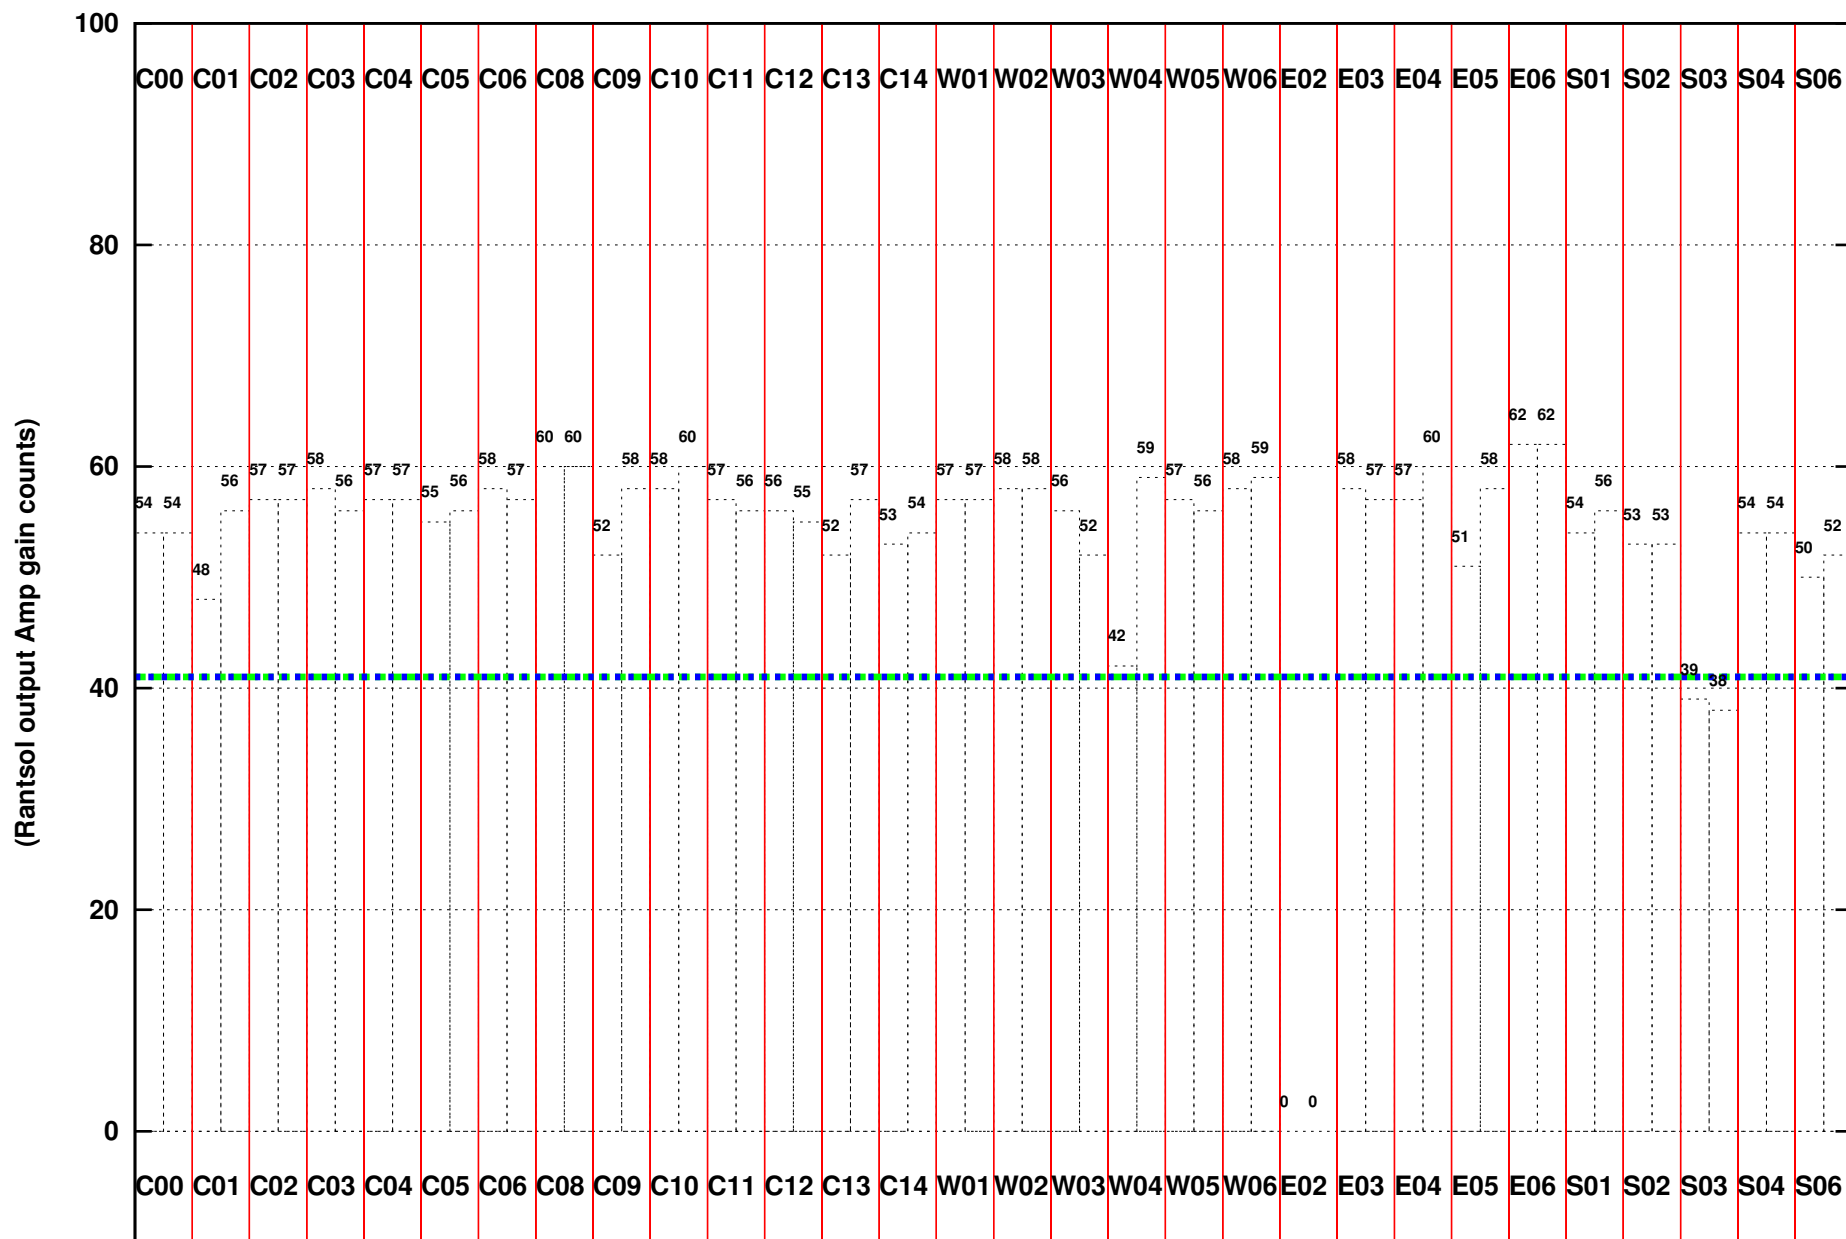

FRINGE STATUS (Rf:550.000,550.000 MHz., LO1:550.000,550.000 MHz., LO4/5:0.000,0.000 MHz.)

(File:/gwbifrddata/19aug/44_069_19aug2023_b4_gwb.lta, scan:0, chan:1024, Src:3C286, Date:19Aug2023 11:21:09)