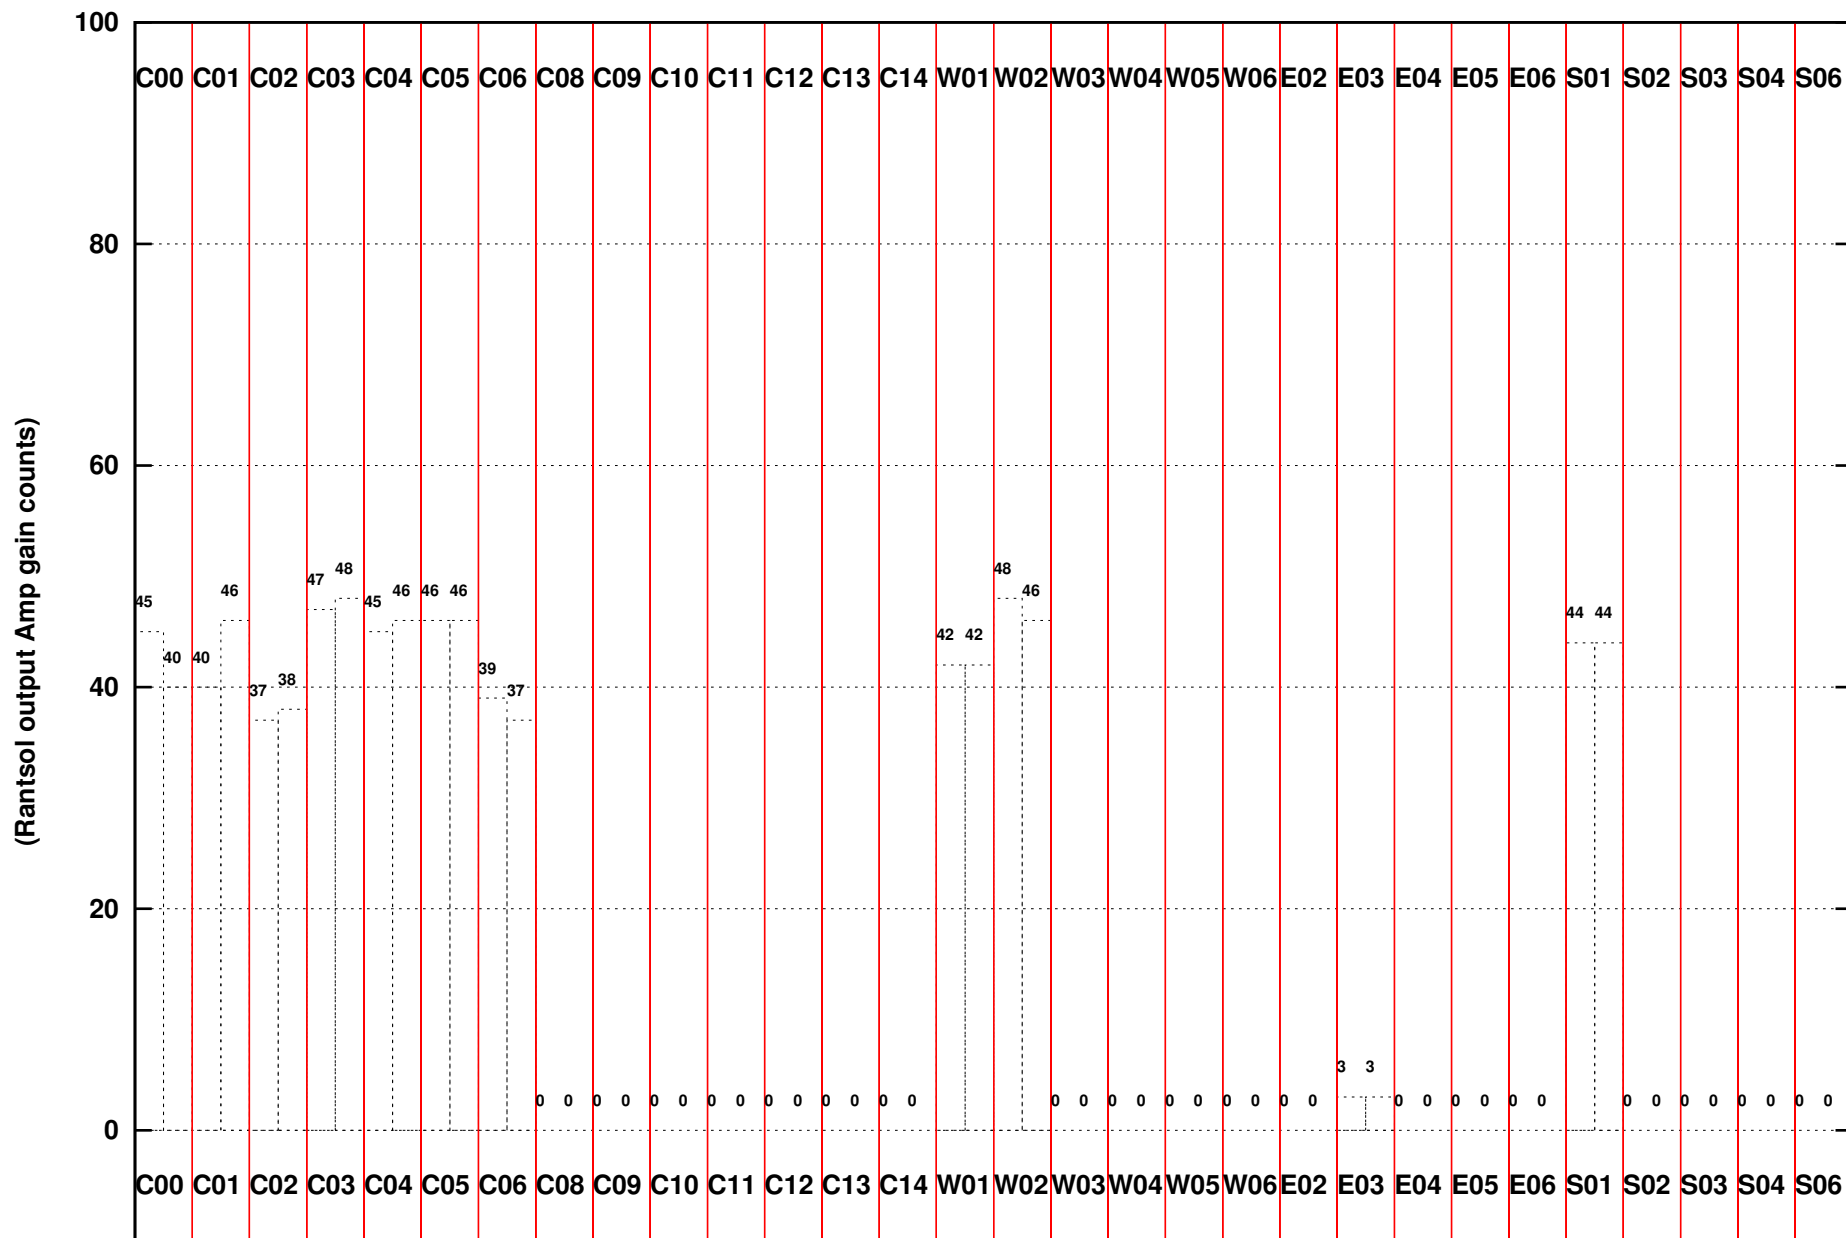

FRINGE STATUS (Rf:500.000,500.000 MHz., LO1:500.000,500.000 MHz., LO4/5:0.000,0.000 MHz.)

(File:/gwbifrddata/19aug/44_080a_19aug2023_subar1_b3_gwb.lta, scan:0, chan:2048, Src:1459+716, Date:19Aug2023 14:13:58)