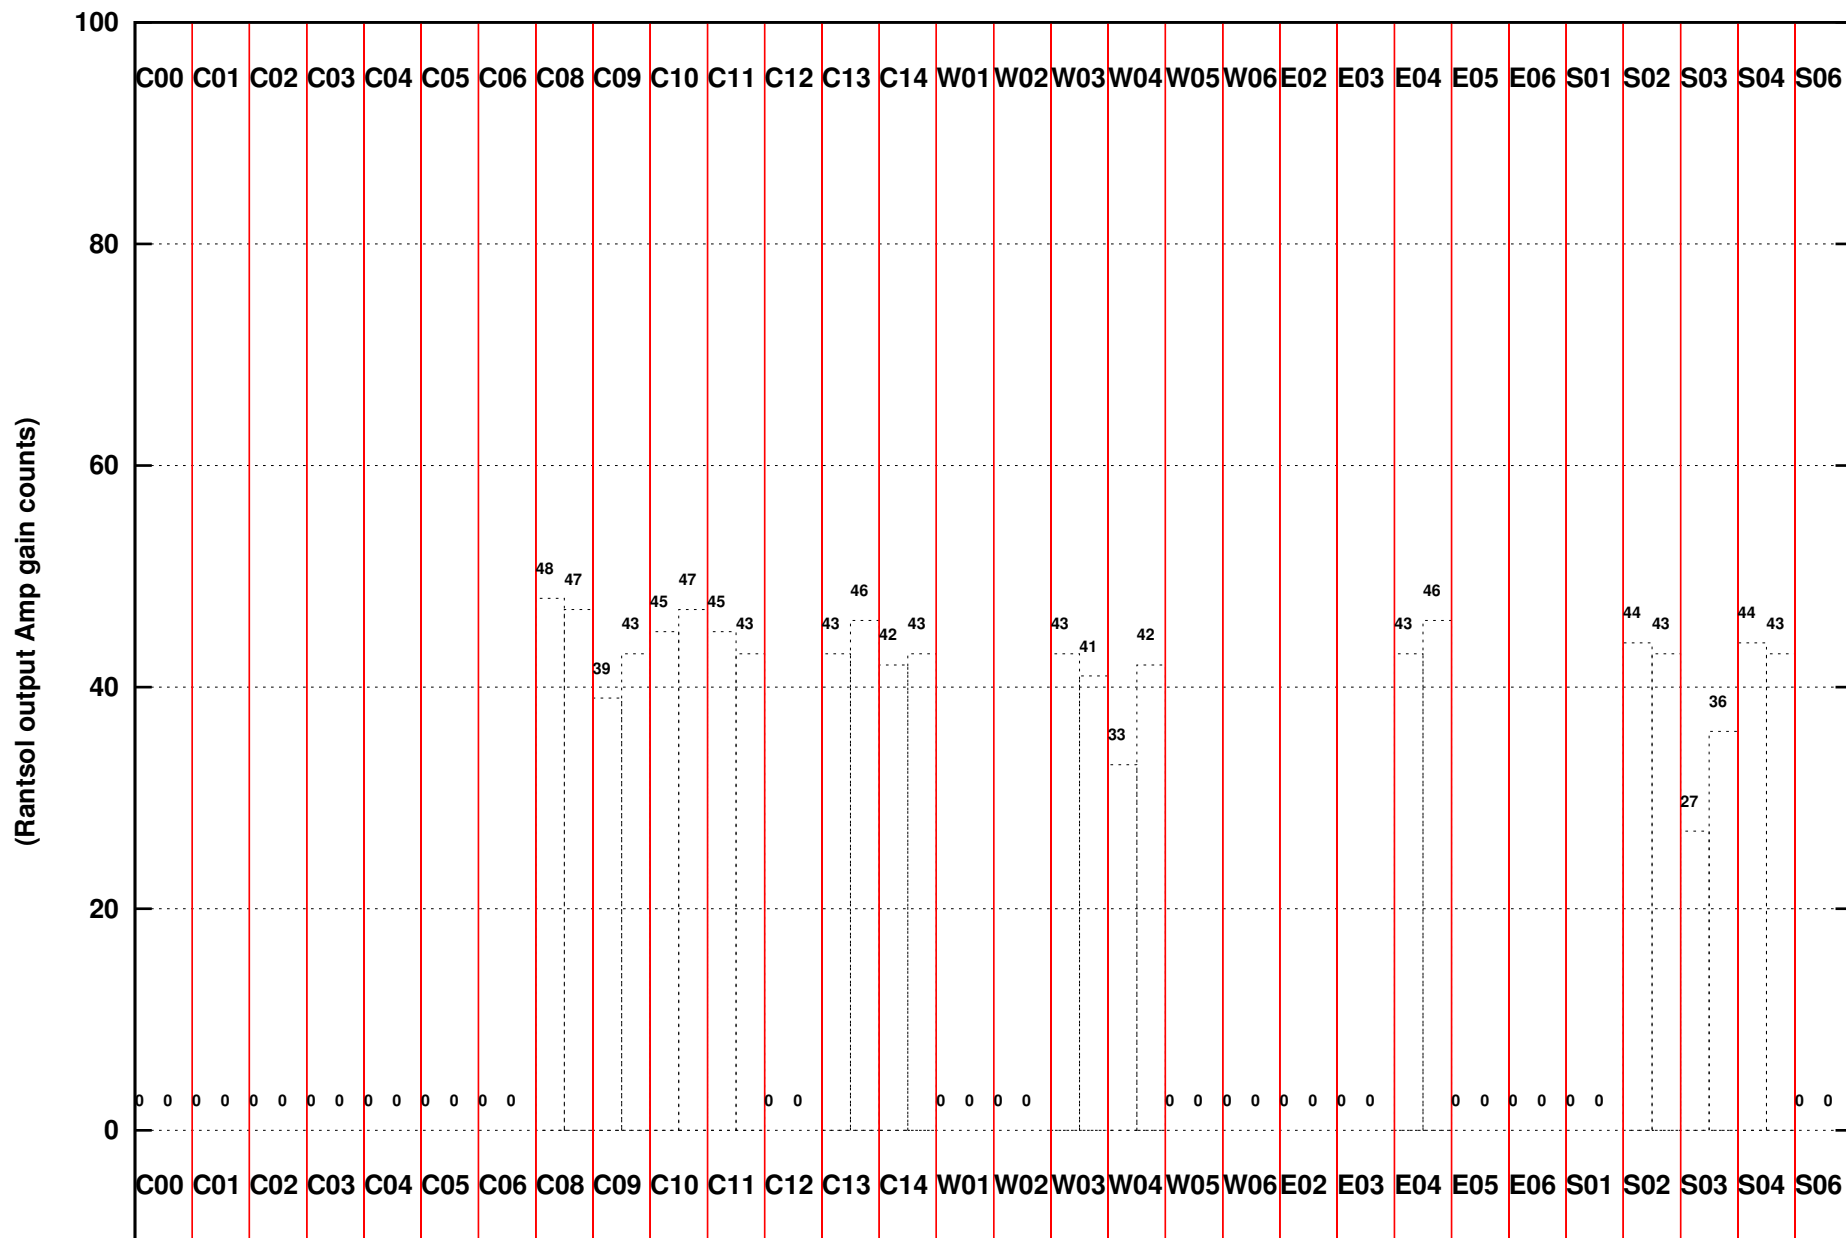

FRINGE STATUS (Rf:550.000,550.000 MHz., LO1:550.000,550.000 MHz., LO4/5:0.000,0.000 MHz.)

(File:/gwbifrddata/19aug/44_080b_19aug2023_subar2_b4_gwb.lta, scan:0, chan:2048, Src:1459+716, Date:19Aug2023 14:14:01)