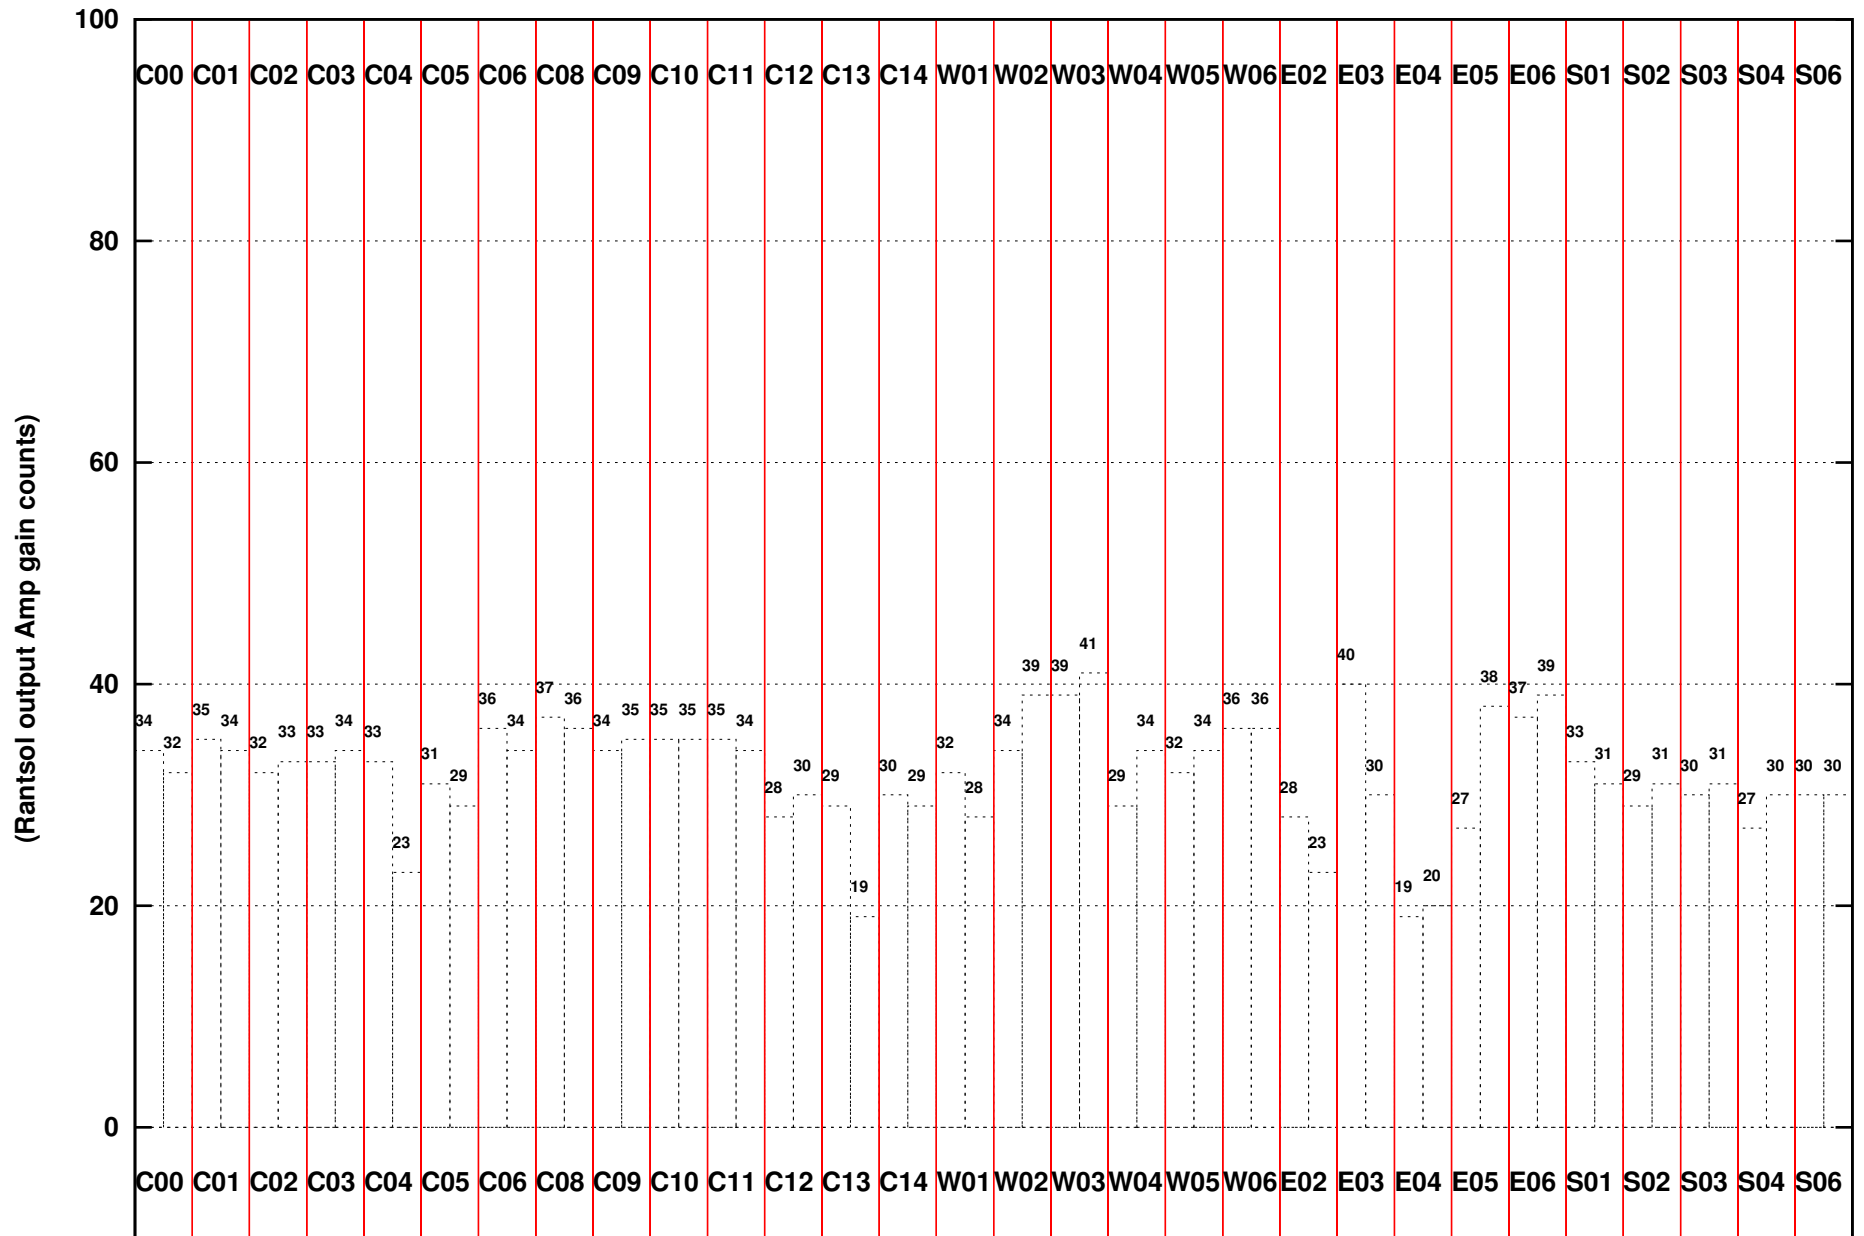

FRINGE STATUS (Rf:1460.000,1460.000 MHz., LO1:1460.000,1460.000 MHz., LO4/5:0.000,0.000 MHz.)

(File:/gwbifdata/20aug/44_082_20aug2023_b5_gwb.lta, scan:0, chan:1024, Src:J1830-360, Date:20Aug2023 18:16:41)