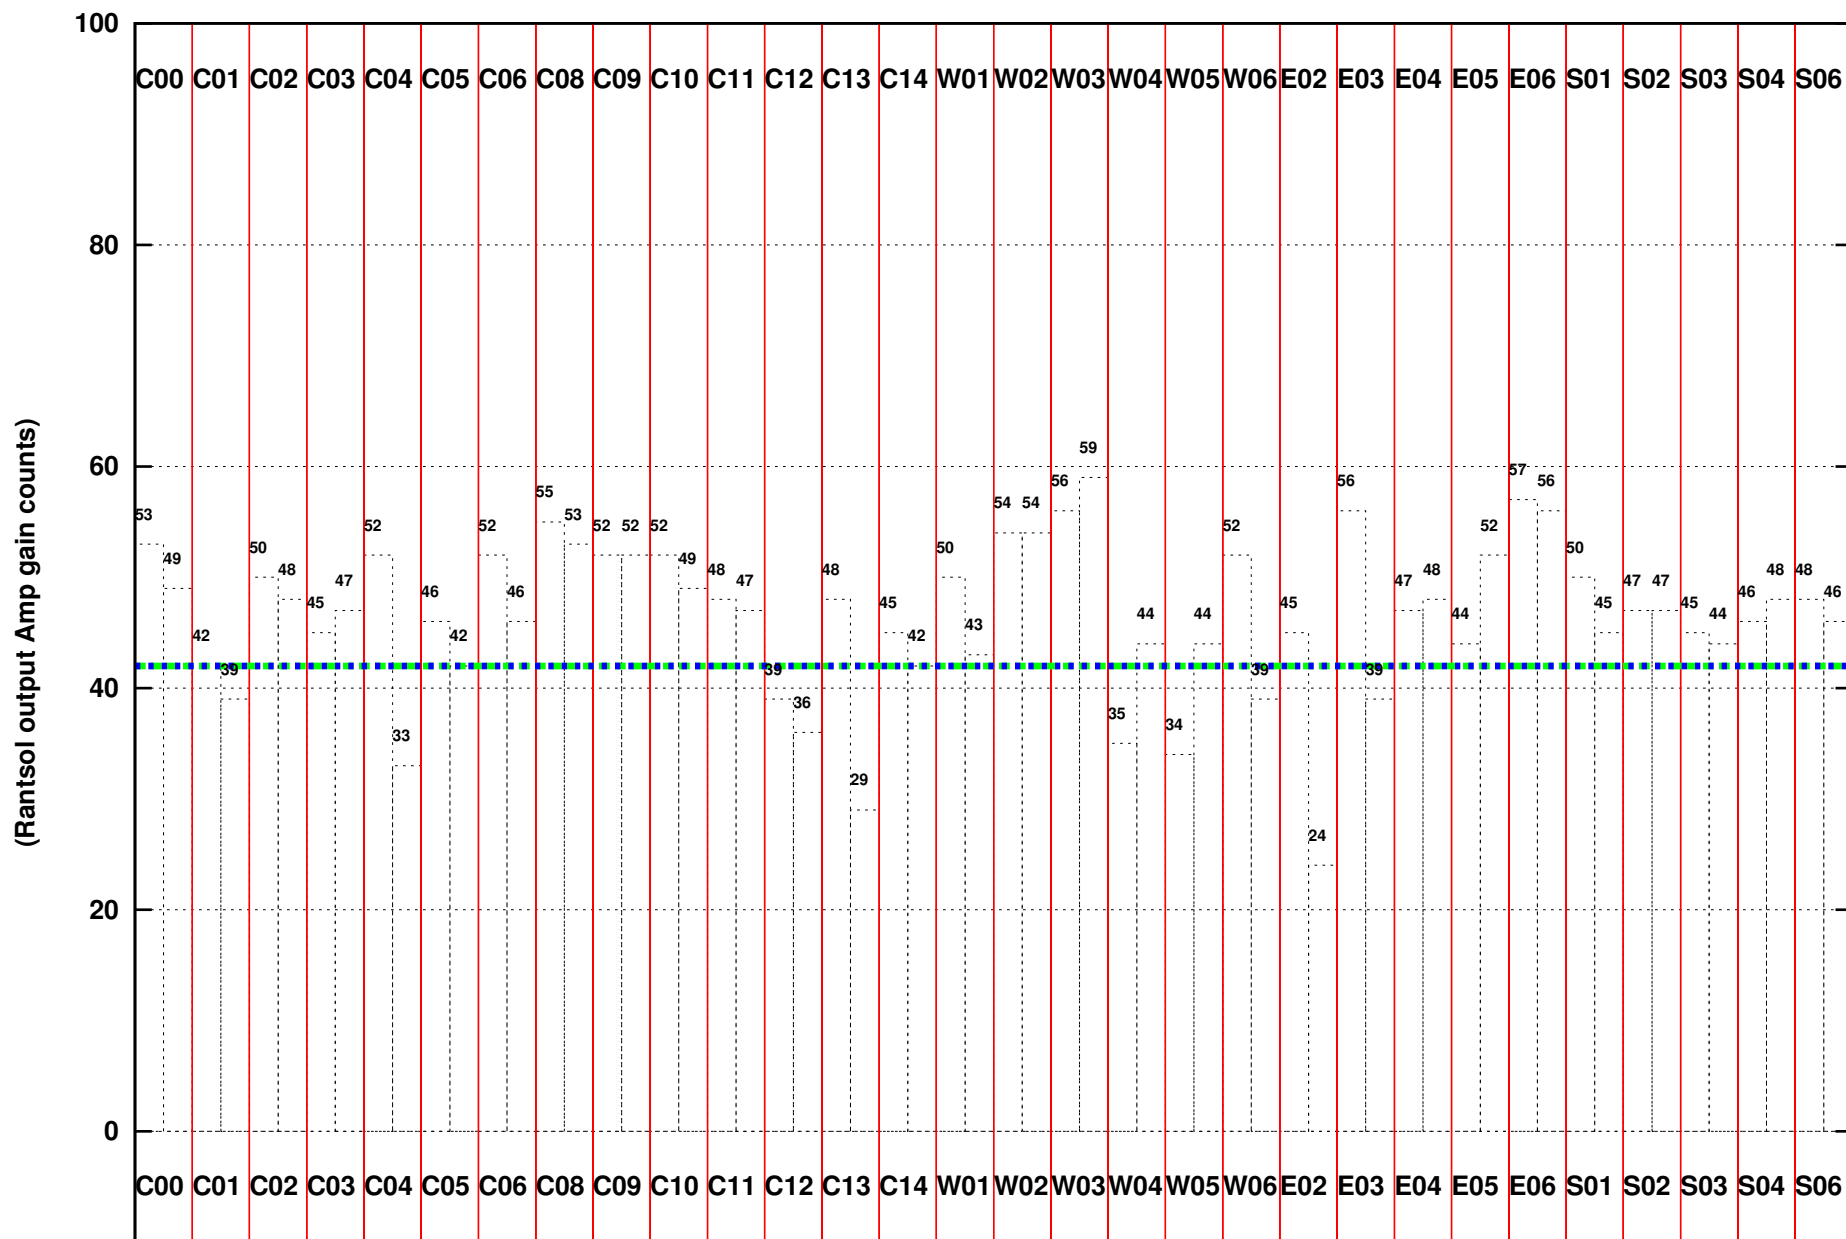

FRINGE STATUS (Rf:1460.000,1460.000 MHz., LO1:1460.000,1460.000 MHz., LO4/5:0.000,0.000 MHz.)

( File:/gwbifrddata/20aug/44\_052\_20aug2023\_b5\_gwb.lta, scan:0, chan:1024, Src:3C286, Date:20Aug2023 20:26:01)