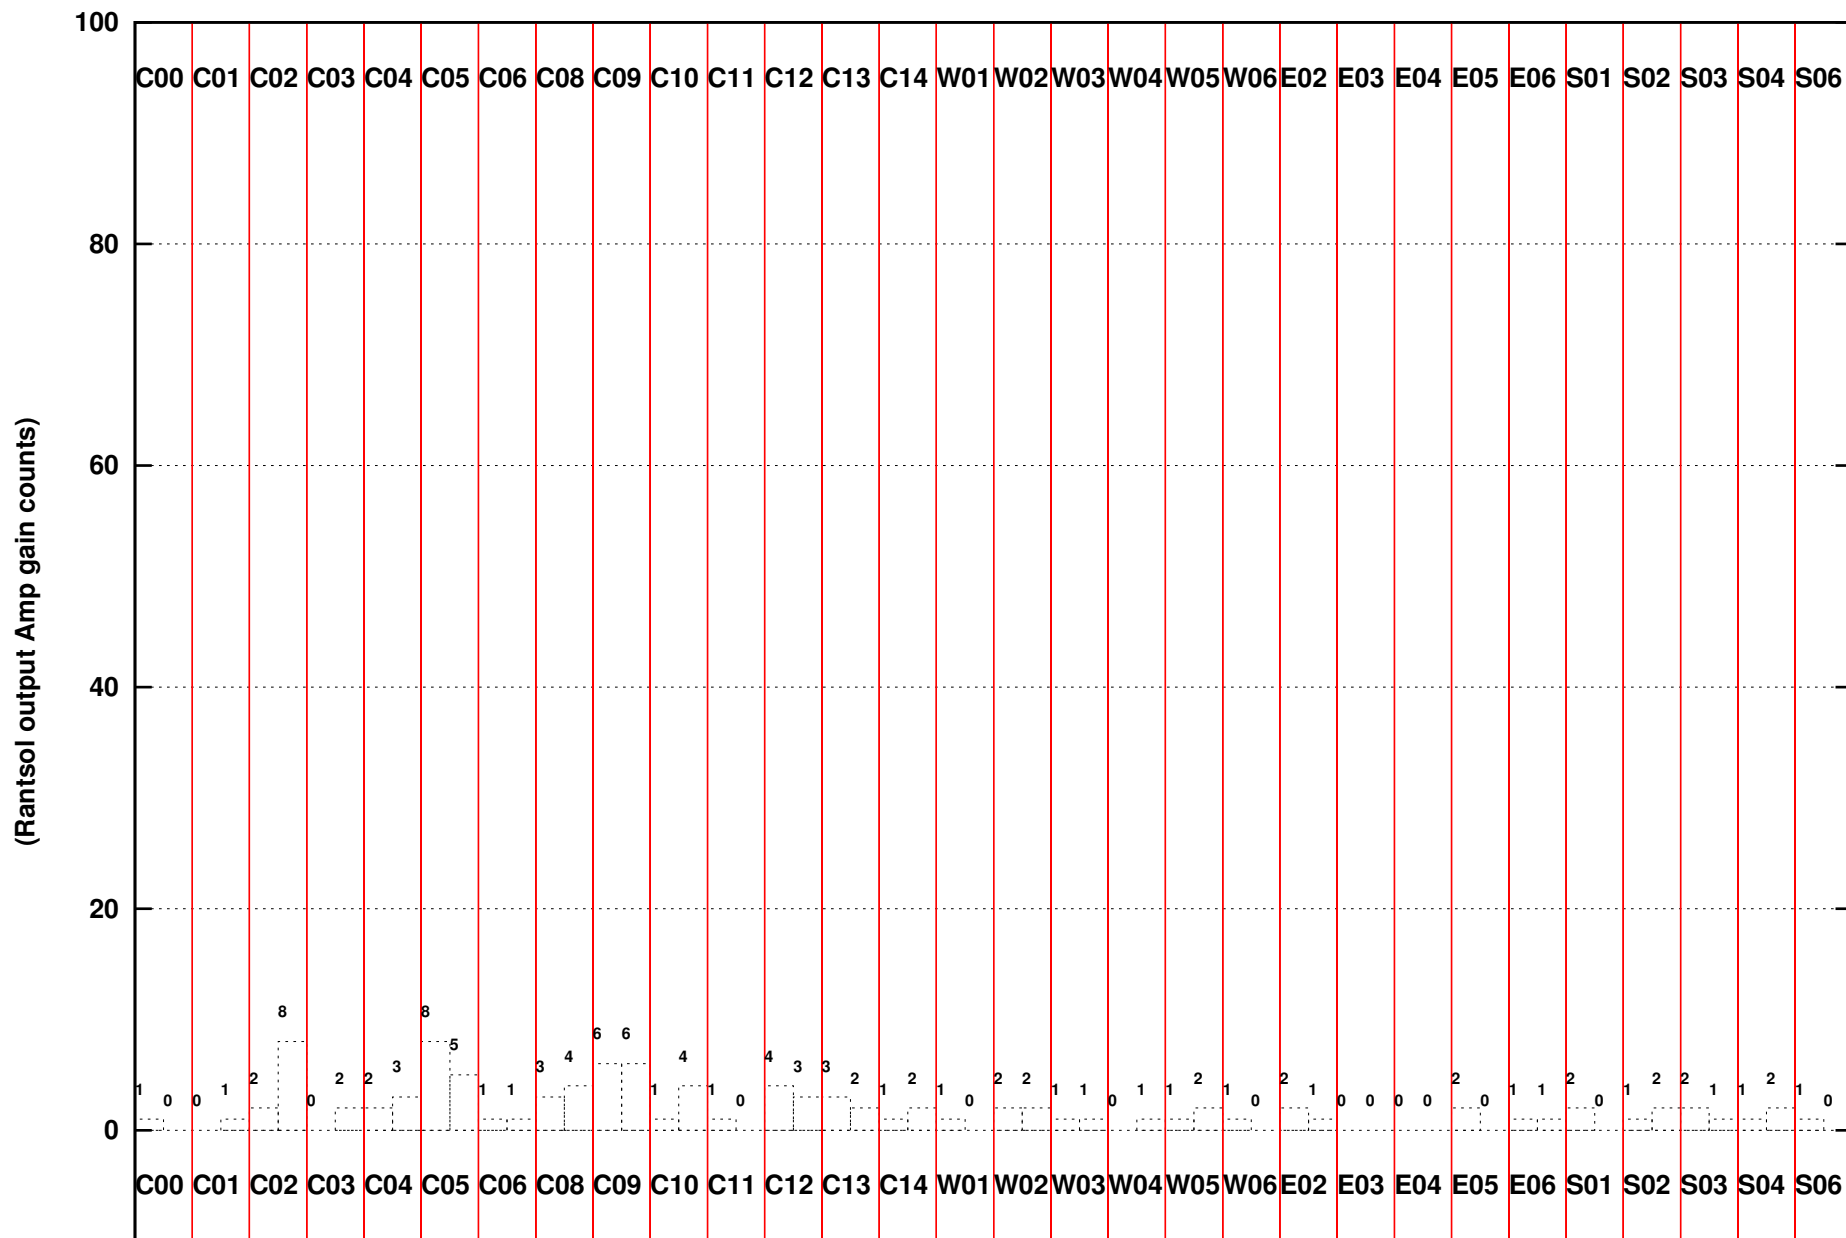

FRINGE STATUS (Rf:550.000,550.000 MHz., LO1:550.000,550.000 MHz., LO4/5:0.000,0.000 MHz.)

(File:/gwbifrddata/20aug/44_052_20aug2023_b4_gwb.lta, scan:0, chan:1024, Src:1751-253, Date:20Aug2023 22:22:40)