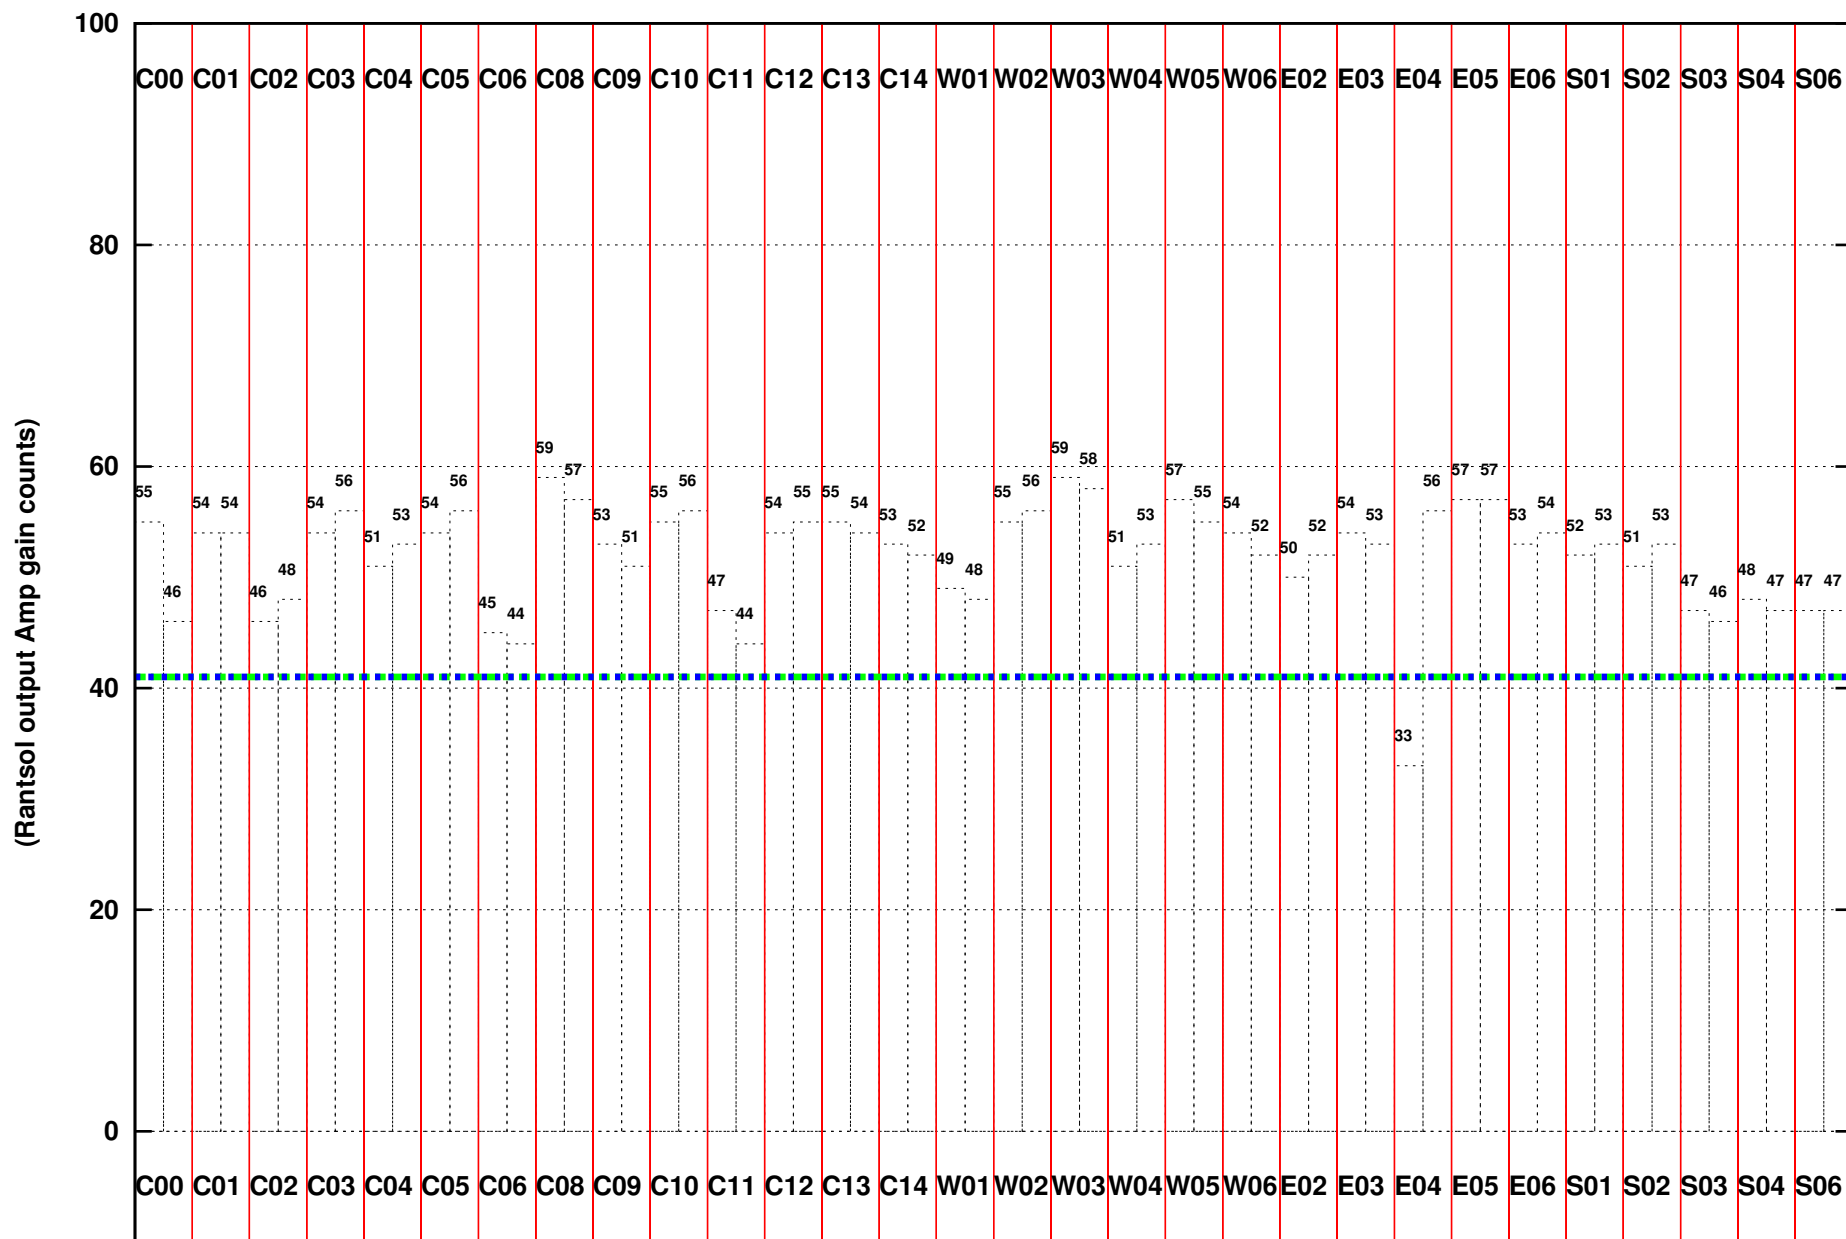

FRINGE STATUS (Rf:500.000,500.000 MHz., LO1:500.000,500.000 MHz., LO4/5:0.000,0.000 MHz.)

(File:/gwbifrddata/21aug/44_073_21aug2023_b3_gwb.lta, scan:0, chan:1024, Src:3C48, Date:21Aug2023 07:22:30)