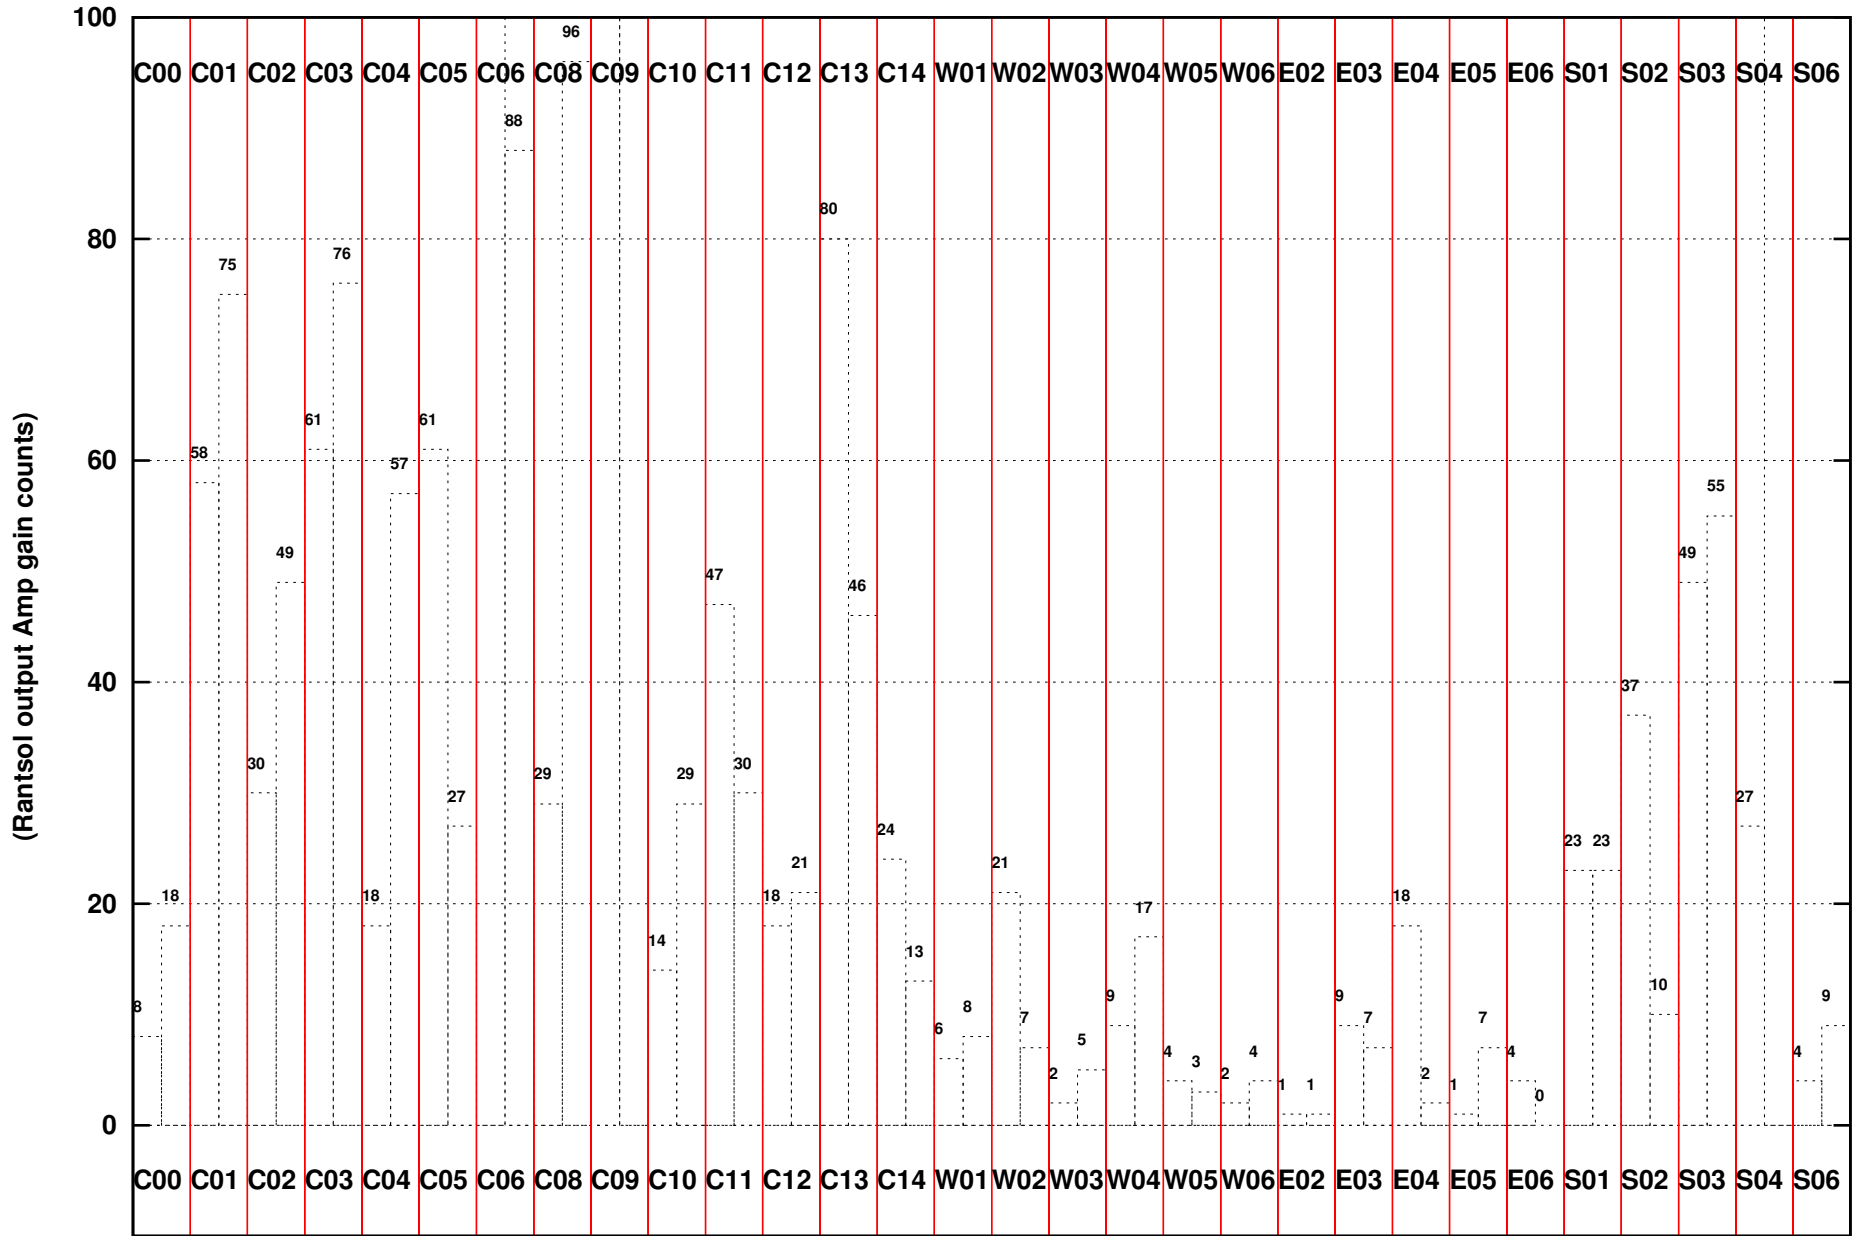

FRINGE STATUS (Rf:300.000,300.000 MHz., LO1:300.000,300.000 MHz., LO4/5:0.000,0.000 MHz.)

(File:/gwbifrdta/21aug/ddtc281_21aug2023_b2_gwb.lta, scan:0, chan:2048, Src:1154-350, Date:21Aug2023 13:26:11)