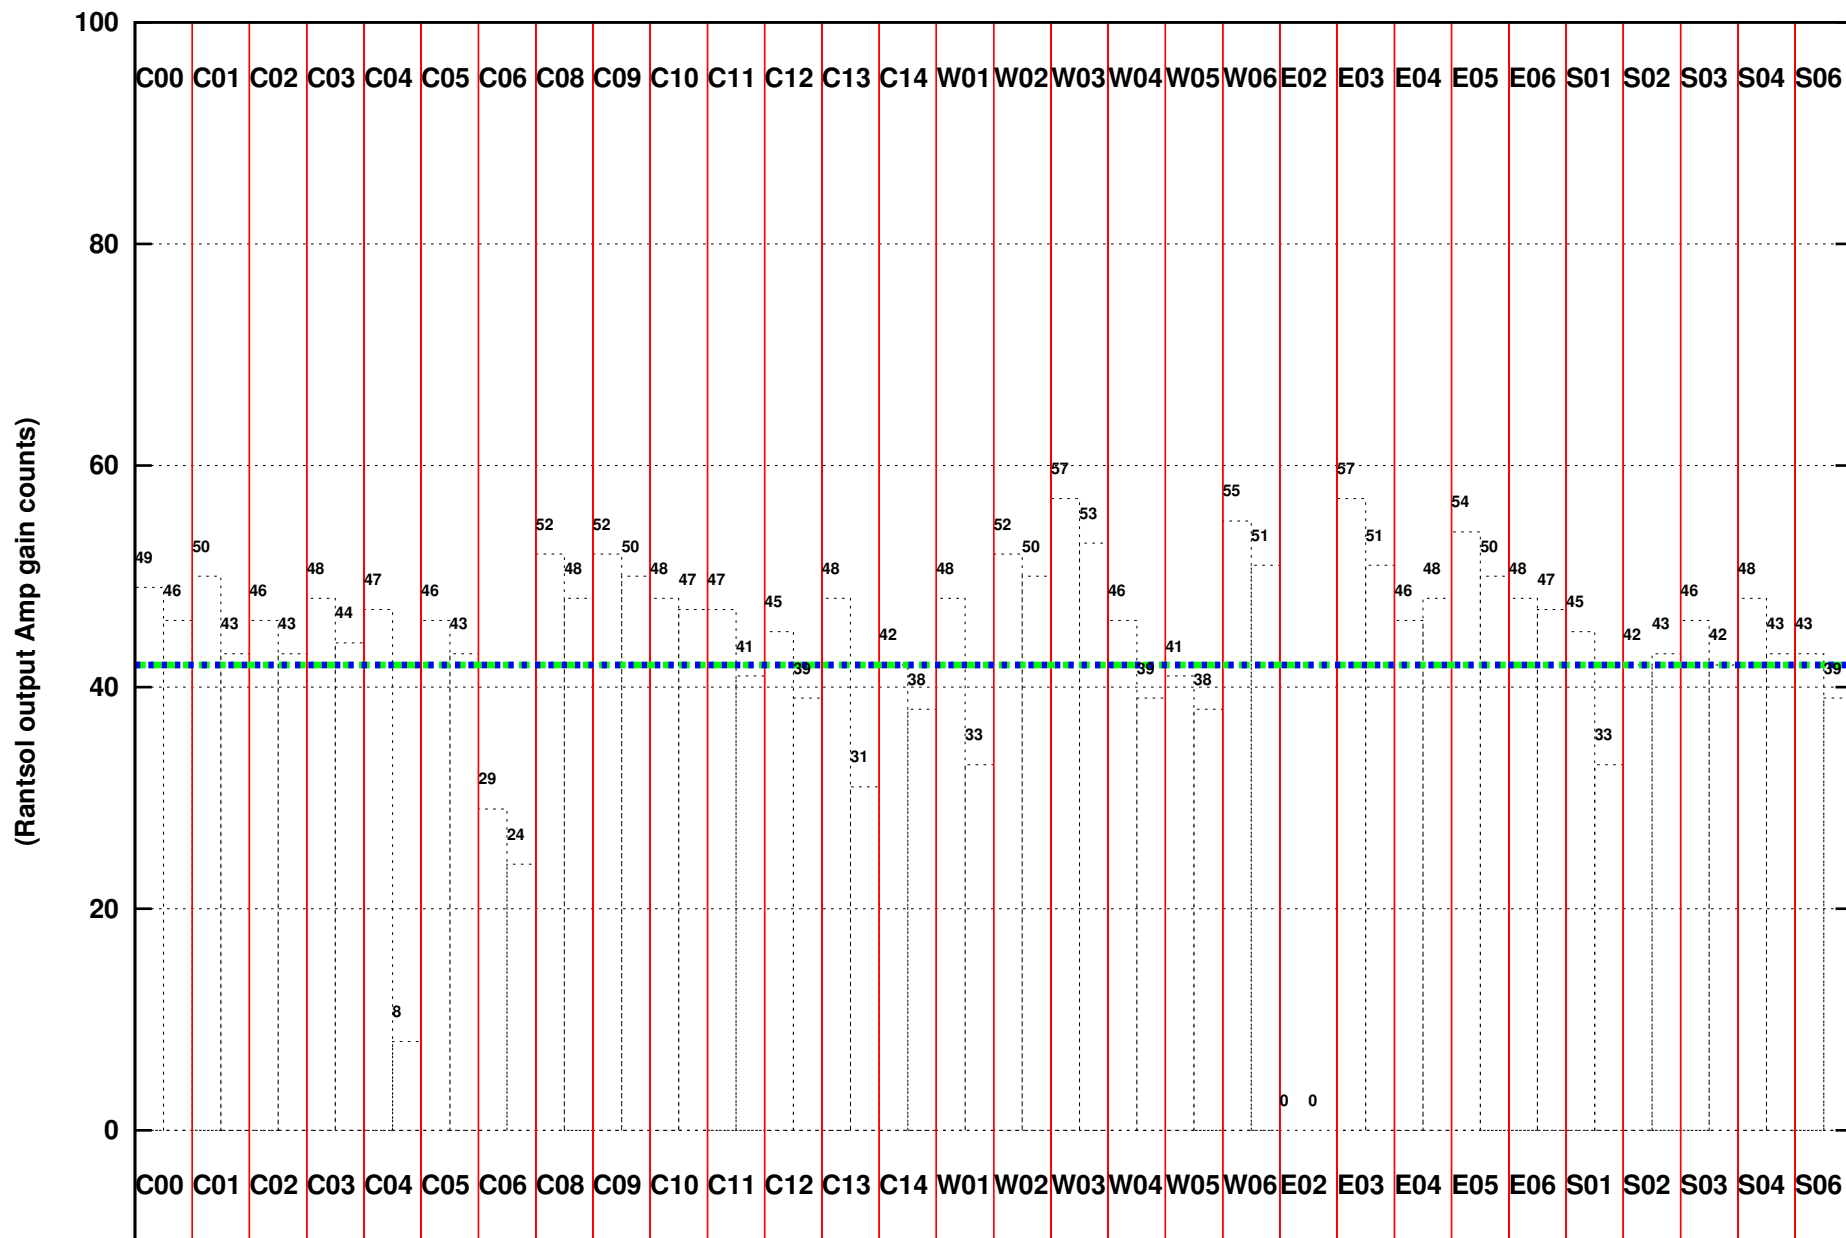

FRINGE STATUS (Rf:1409.000,1409.000 MHz., LO1:1460.000,1460.000 MHz., LO4/5:149.000,156.000 MHz.)

(File:/gsbifrddata1/21aug/ddtc287_21aug2023_b5_gsb.lta, scan:0, chan:128, Src:3C286, Date:21Aug2023 17:14:06)