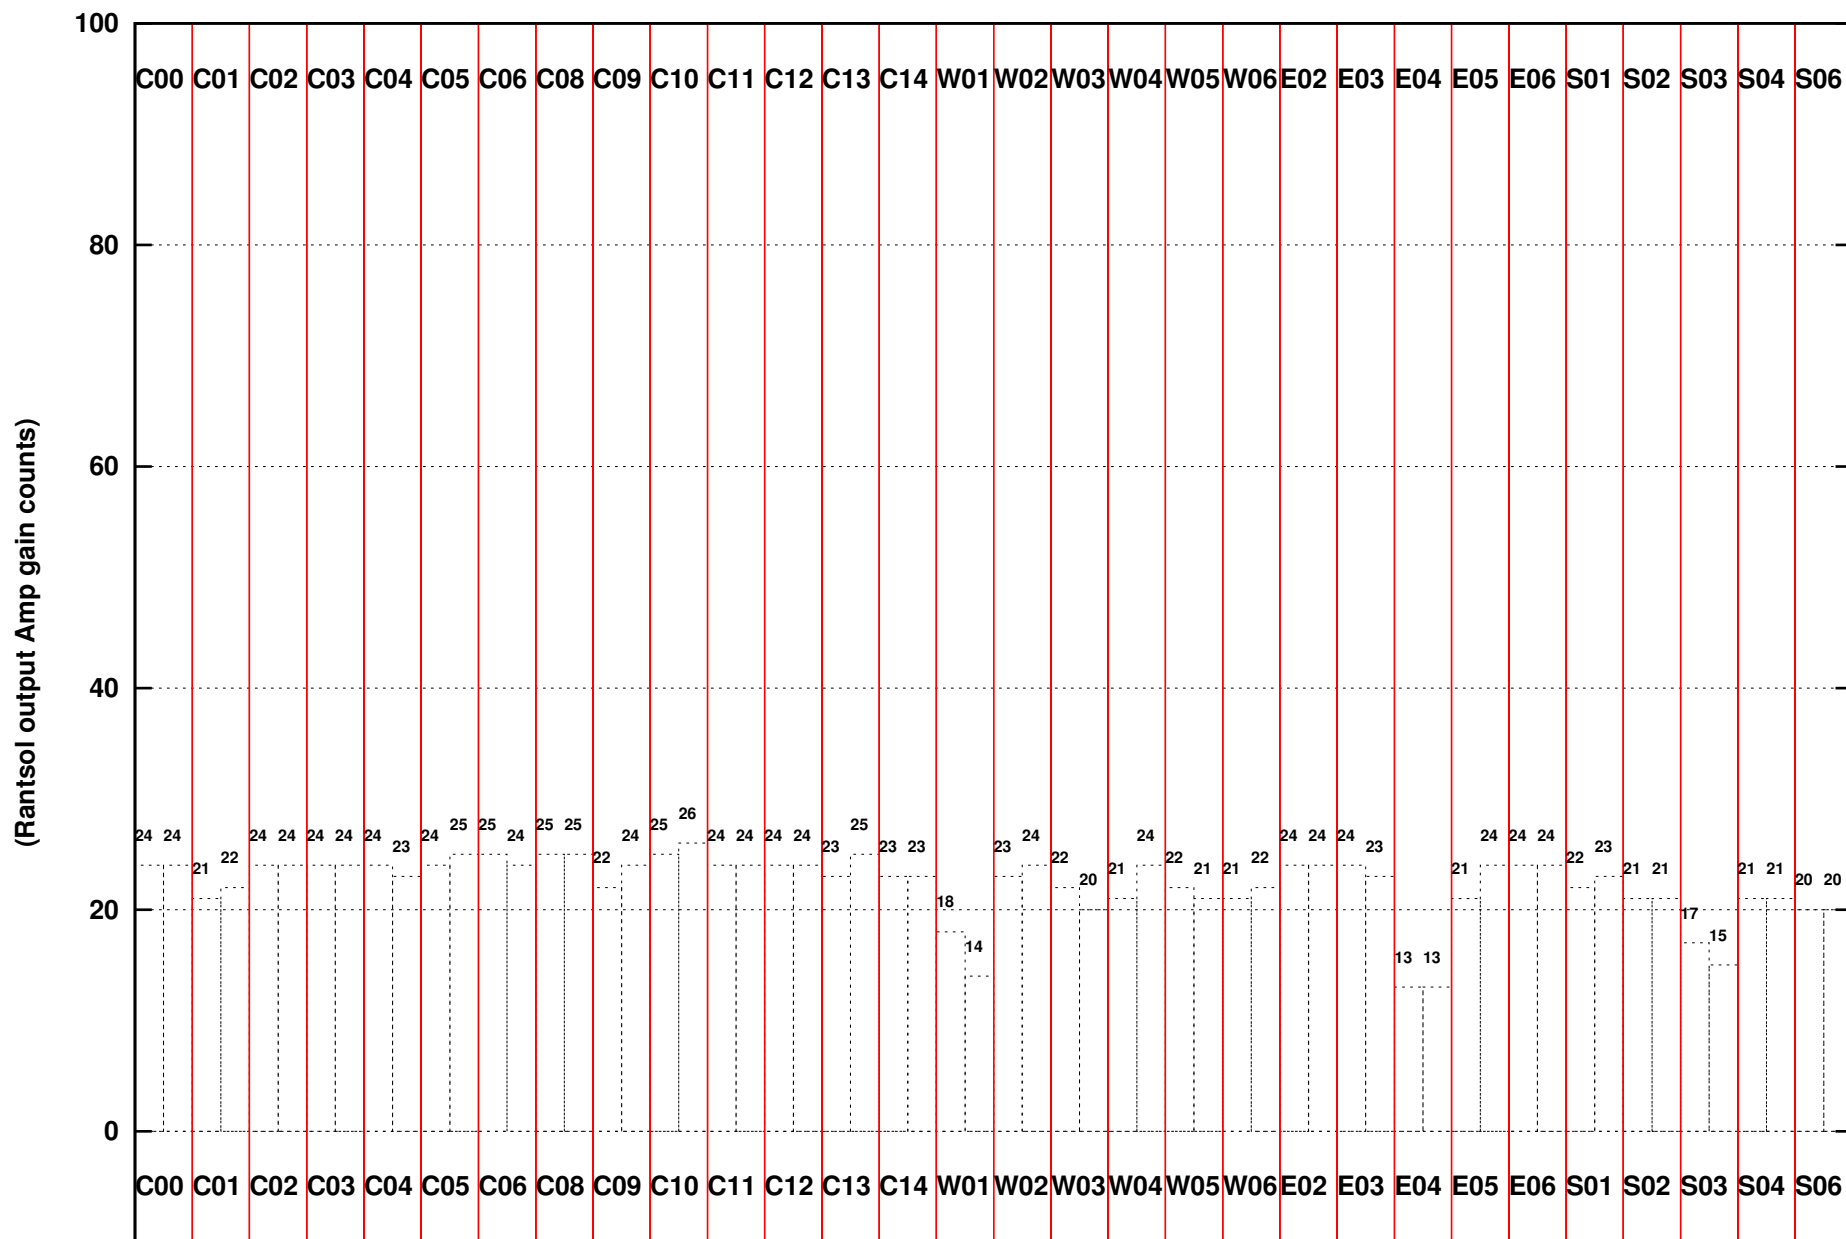

FRINGE STATUS (Rf:550.000,550.000 MHz., LO1:550.000,550.000 MHz., LO4/5:0.000,0.000 MHz.)

( File:/gwbifrddata/22aug/ddtc298\_22aug2023\_b4\_gwb.lta, scan:0, chan:1024, Src:1801+138, Date:22Aug2023 00:08:22)