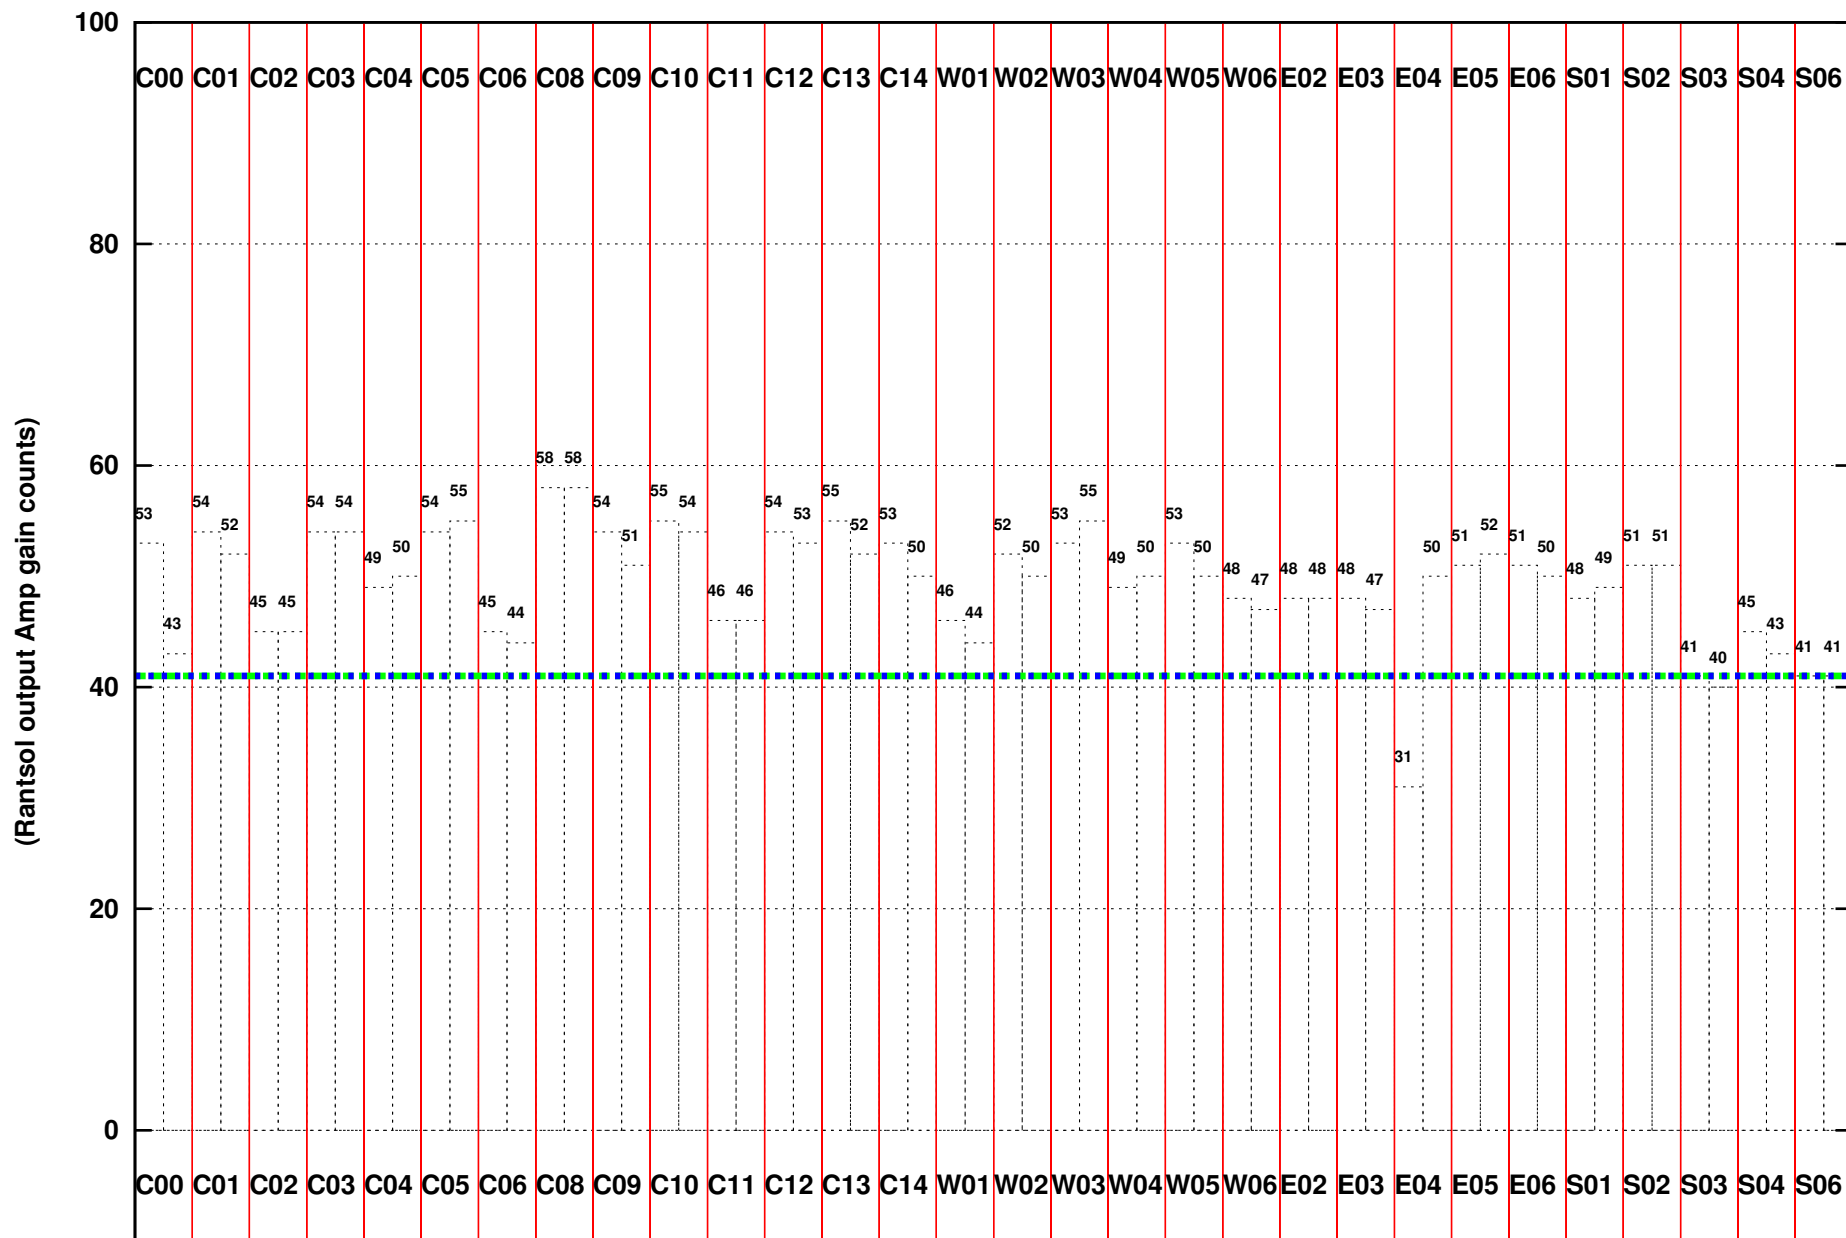

FRINGE STATUS (Rf:500.000,500.000 MHz., LO1:500.000,500.000 MHz., LO4/5:0.000,0.000 MHz.)

( File:/gwbifrddata/22aug/44\_001\_22aug2023\_b3\_gwb.lta, scan:1, chan:512, Src:3C48, Date:22Aug2023 05:59:10)