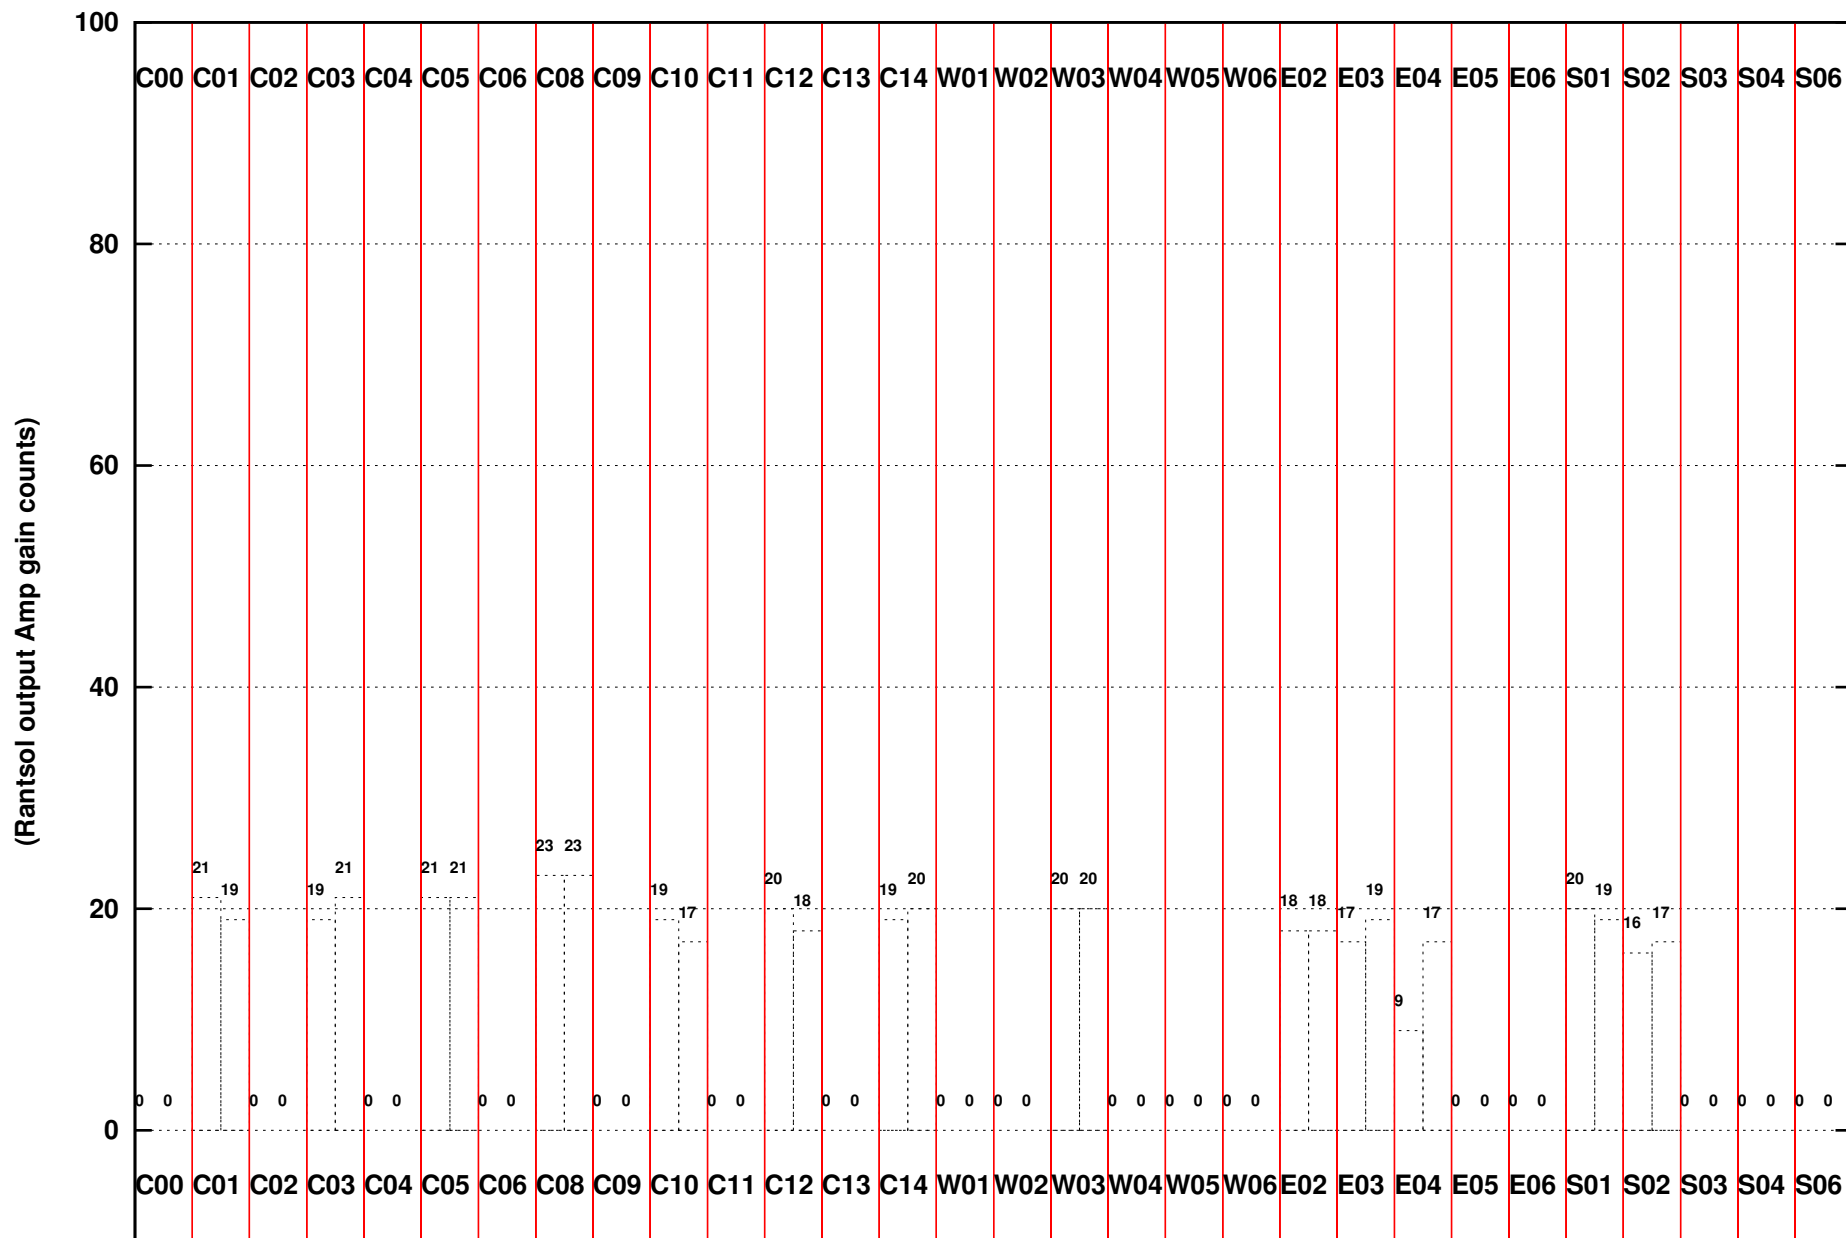

FRINGE STATUS (Rf:500.000,500.000 MHz., LO1:500.000,500.000 MHz., LO4/5:0.000,0.000 MHz.)

(File:/gwbifrddata/22aug/ddtc278b_22aug2023_subar2_b3_gwb.lta, scan:0, chan:1024, Src:1438+621, Date:22Aug2023 17:15:29)