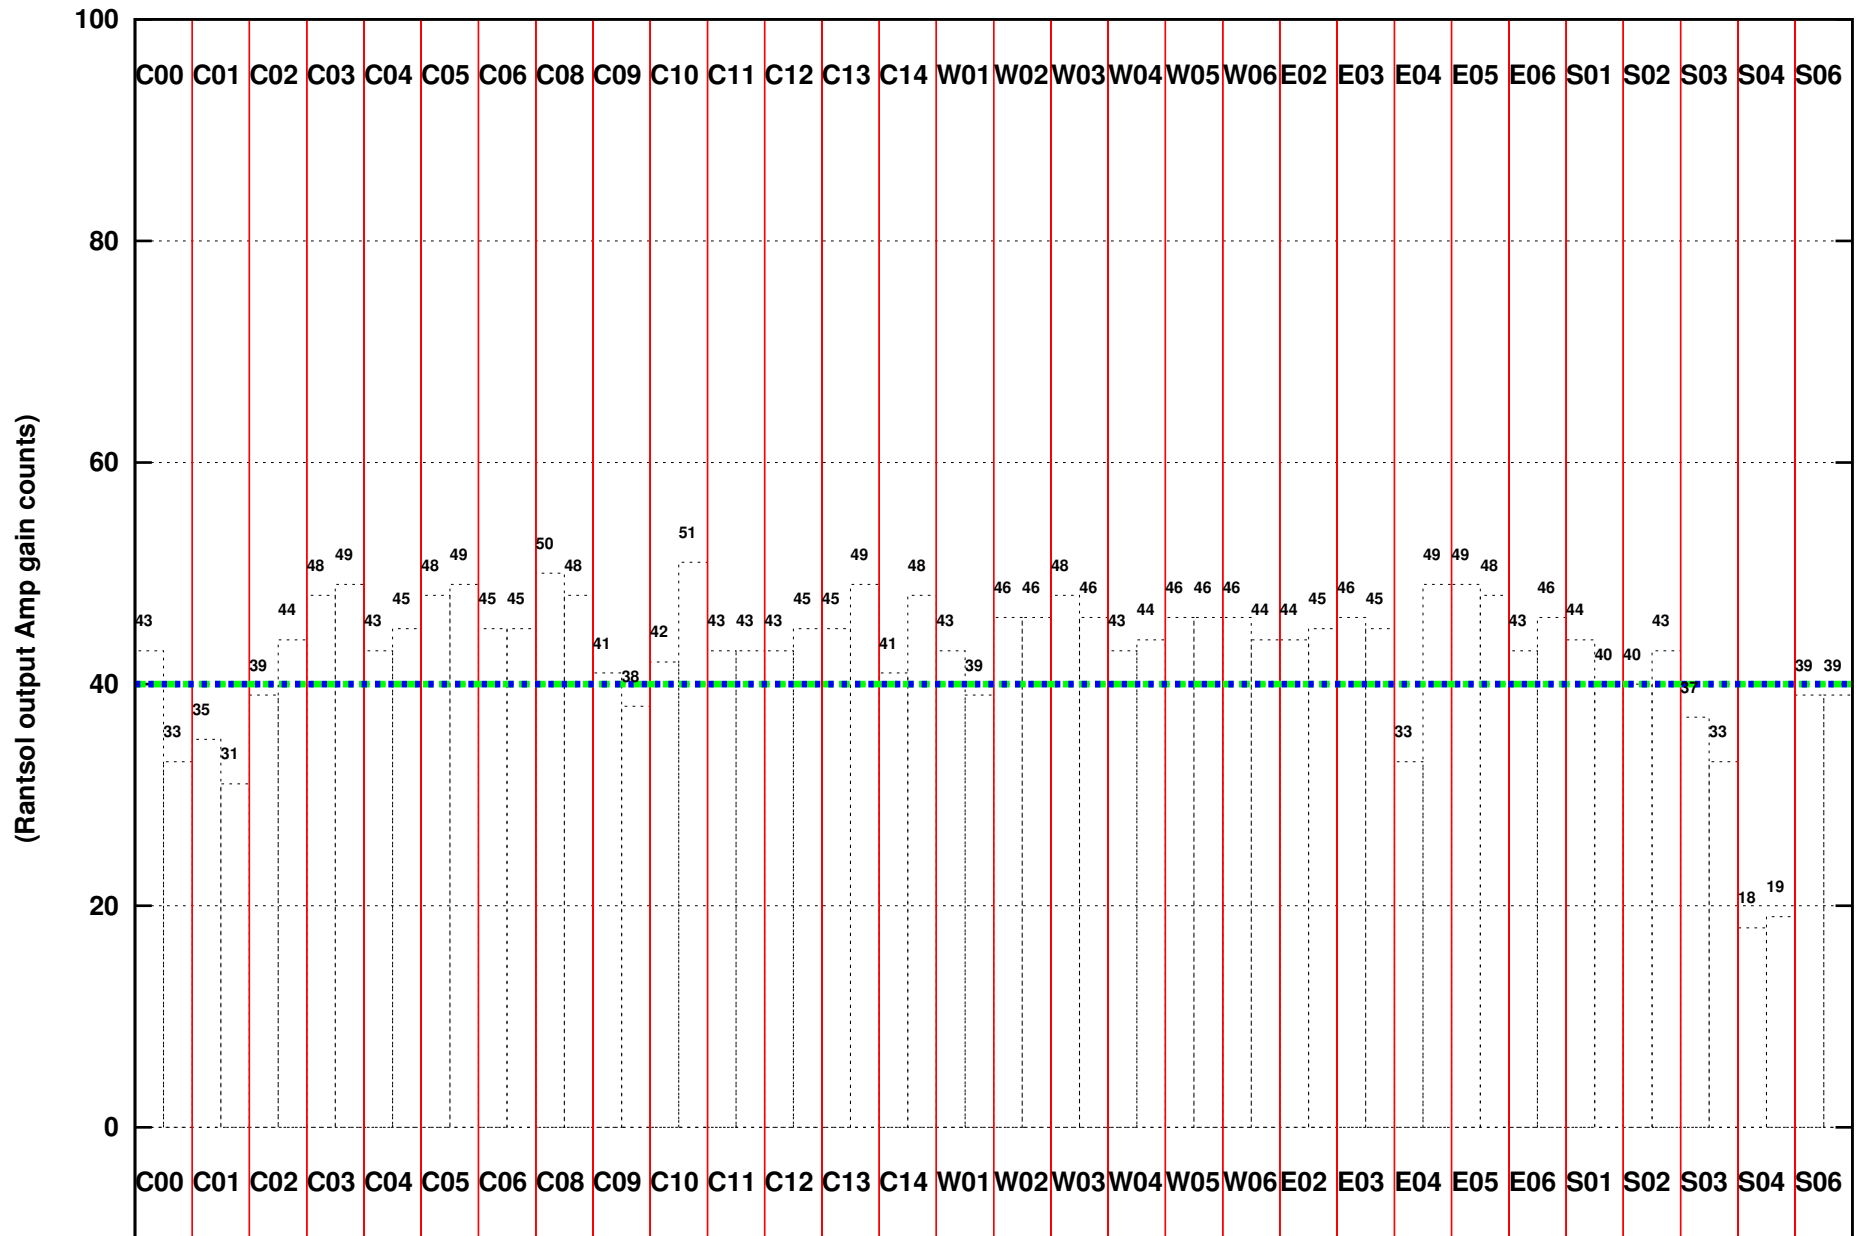

FRINGE STATUS (Rf:306.000,306.000 MHz., LO1:255.000,255.000 MHz., LO4/5:149.000,156.000 MHz.)

(File:/gsbifrddata1/22aug/ddtc293_22aug2023_b3_gsb.lta, scan:0, chan:128, Src:3C286, Date:22Aug2023 20:17:41)