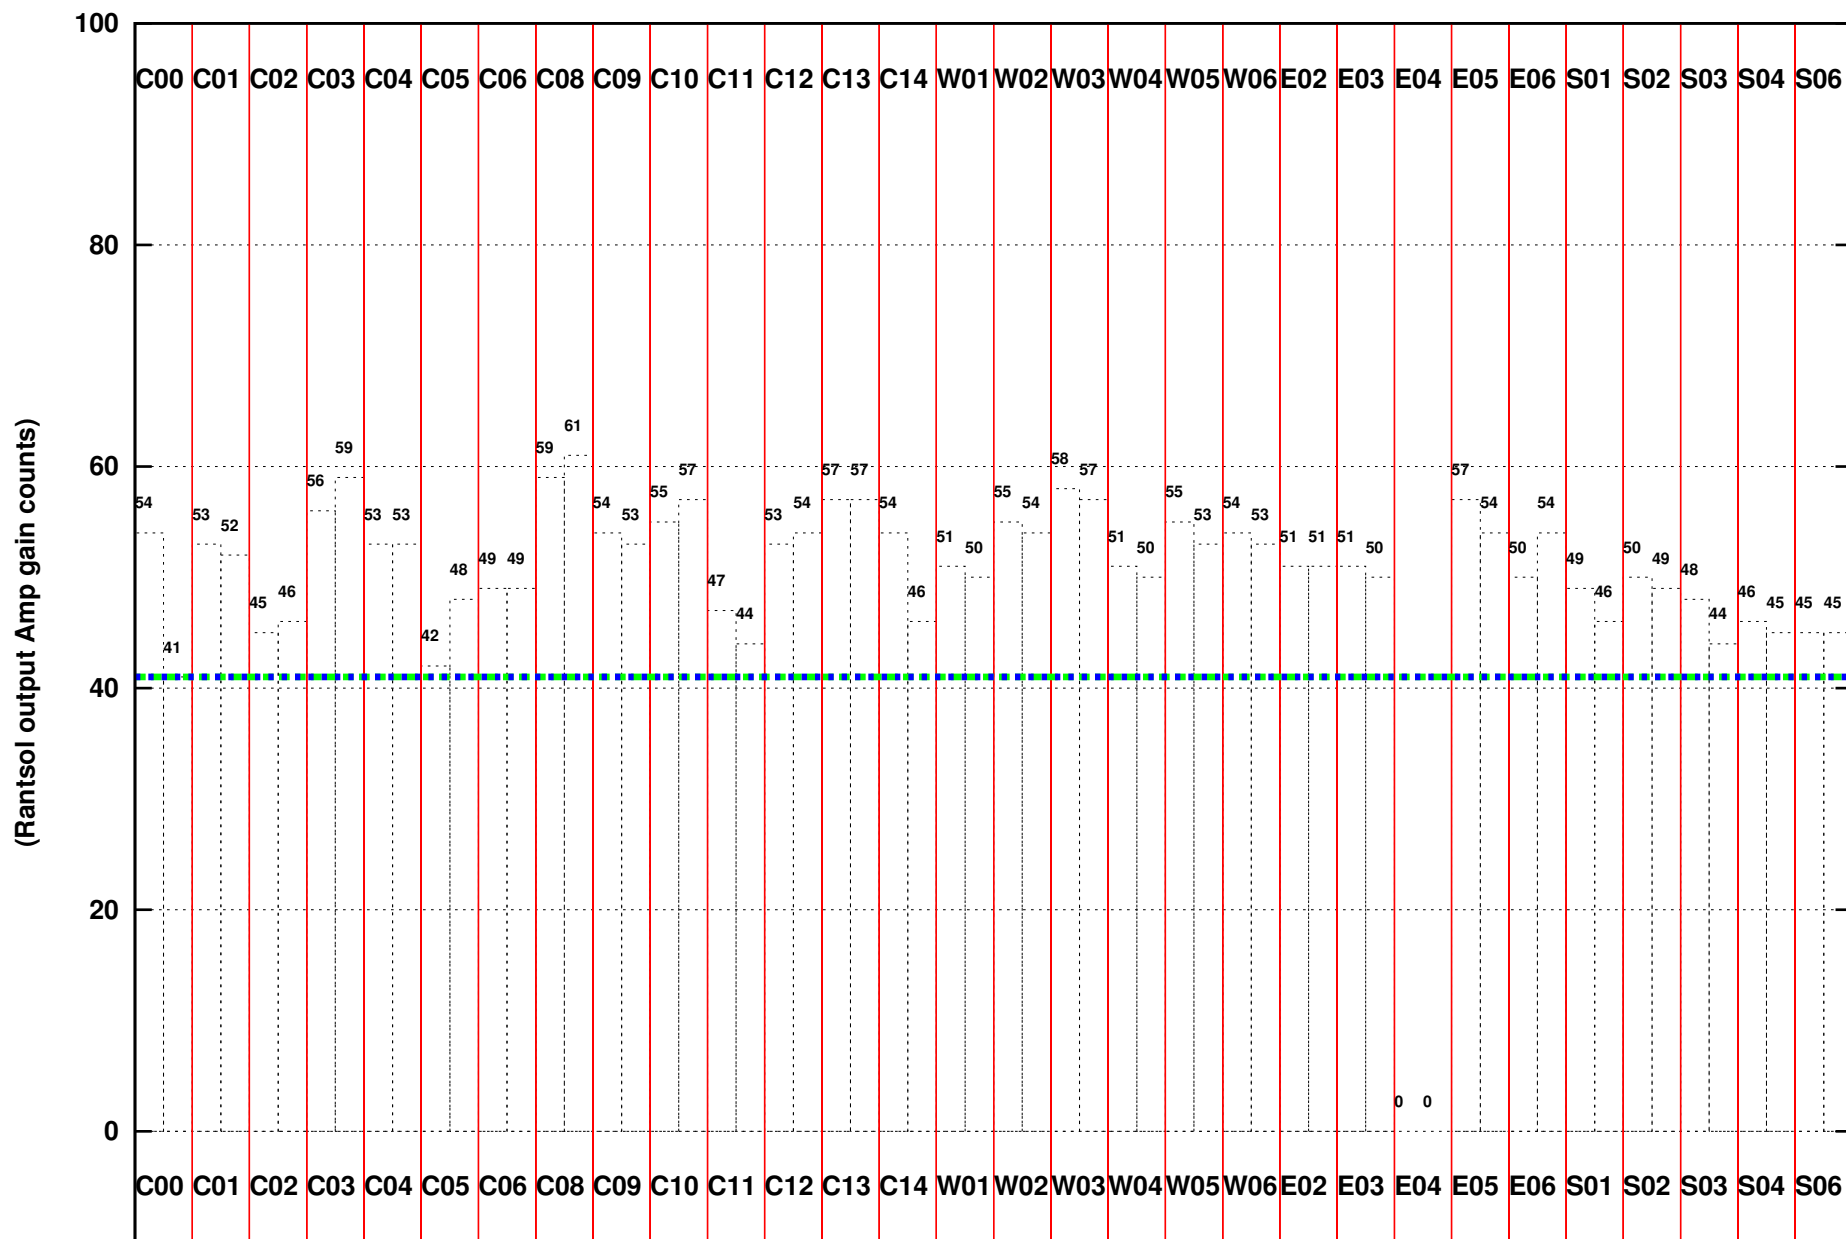

FRINGE STATUS (Rf:500.000,500.000 MHz., LO1:500.000,500.000 MHz., LO4/5:0.000,0.000 MHz.)

(File:/gwbifrddata/22aug/ddtc293_22aug2023_b3_gwb.lta, scan:0, chan:1024, Src:3C286, Date:22Aug2023 20:17:42)