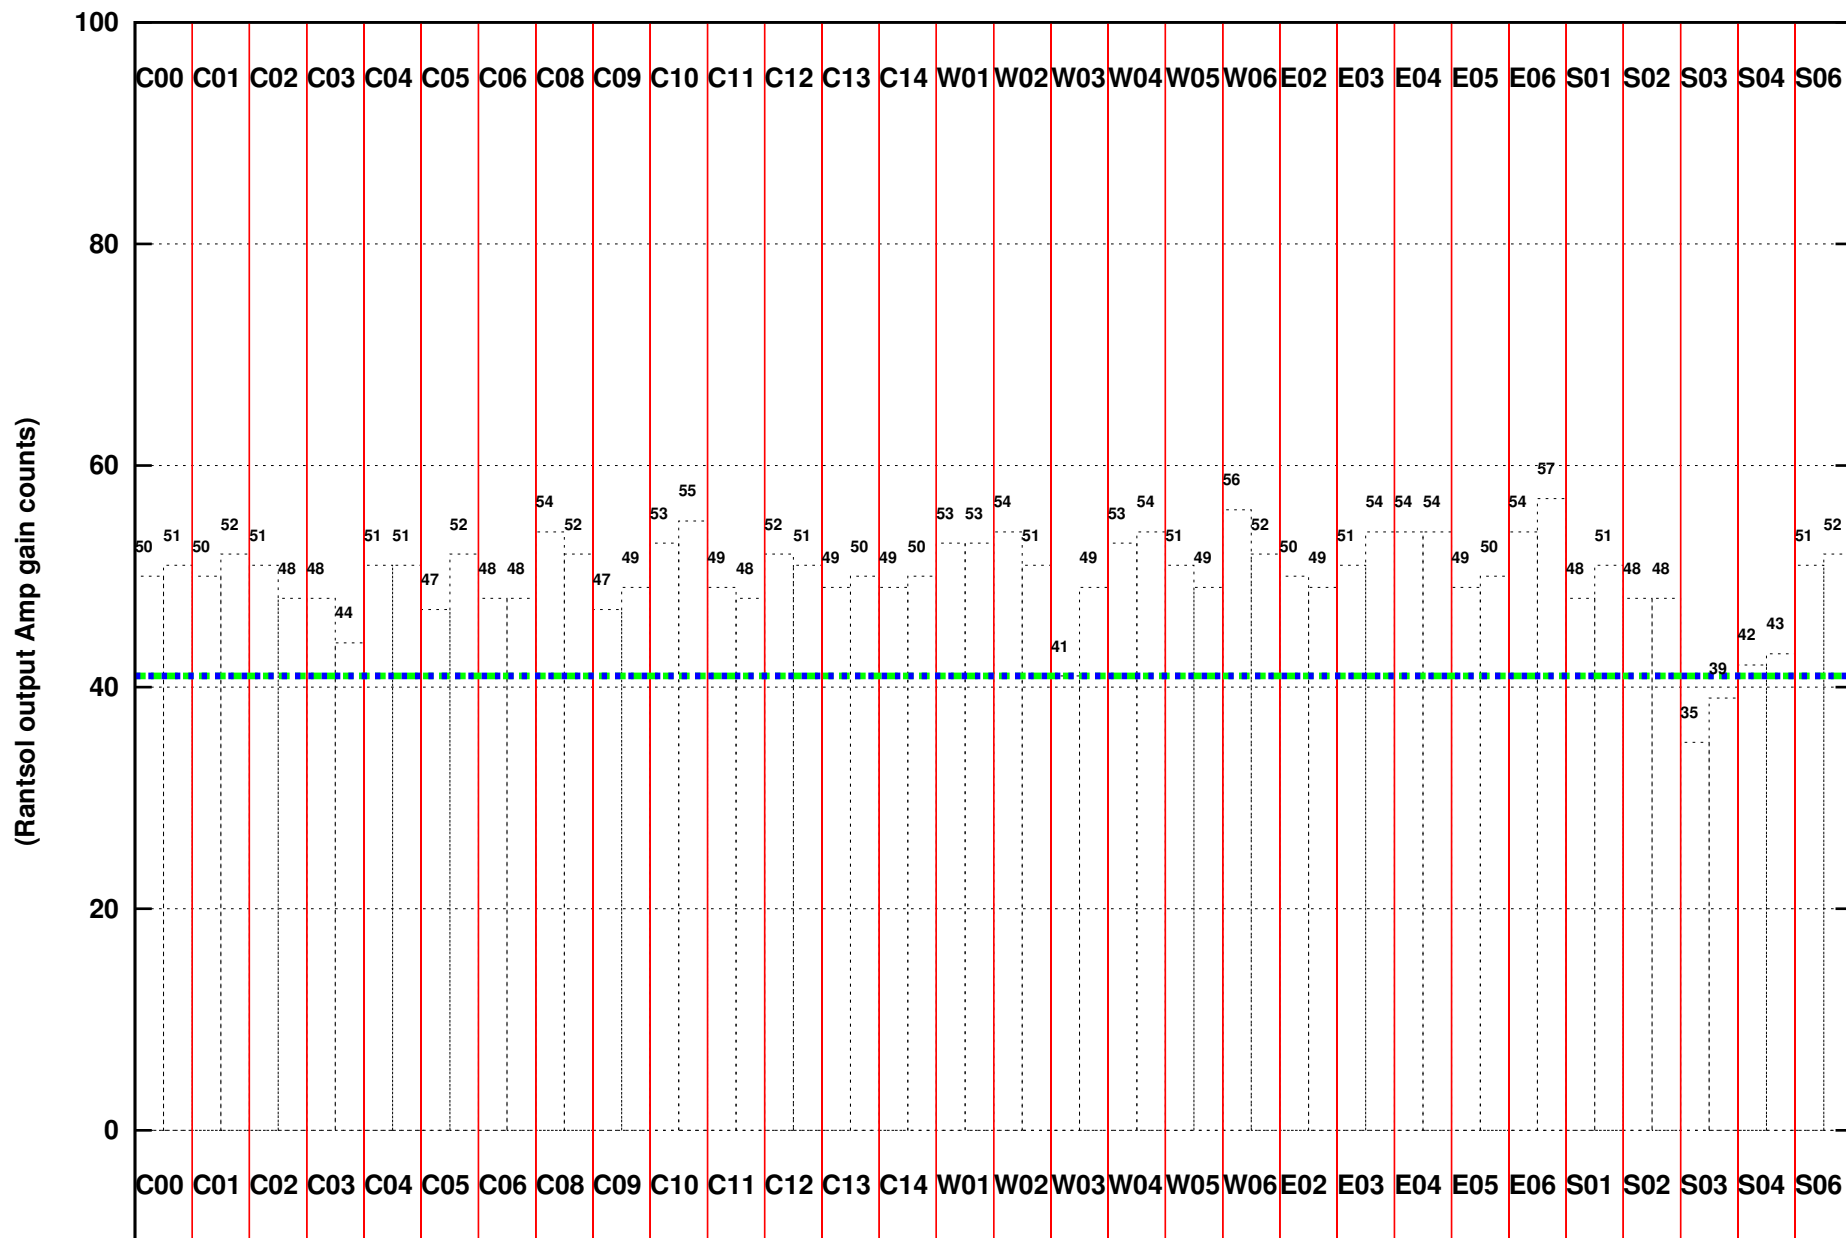

FRINGE STATUS (Rf:591.000,591.000 MHz., LO1:540.000,540.000 MHz., LO4/5:149.000,156.000 MHz.)

( File:/gsbifrddata1/23aug/44\_085\_23aug2023\_b4\_gsb.lta, scan:0, chan:128, Src:3C48, Date:23Aug2023 00:07:10)