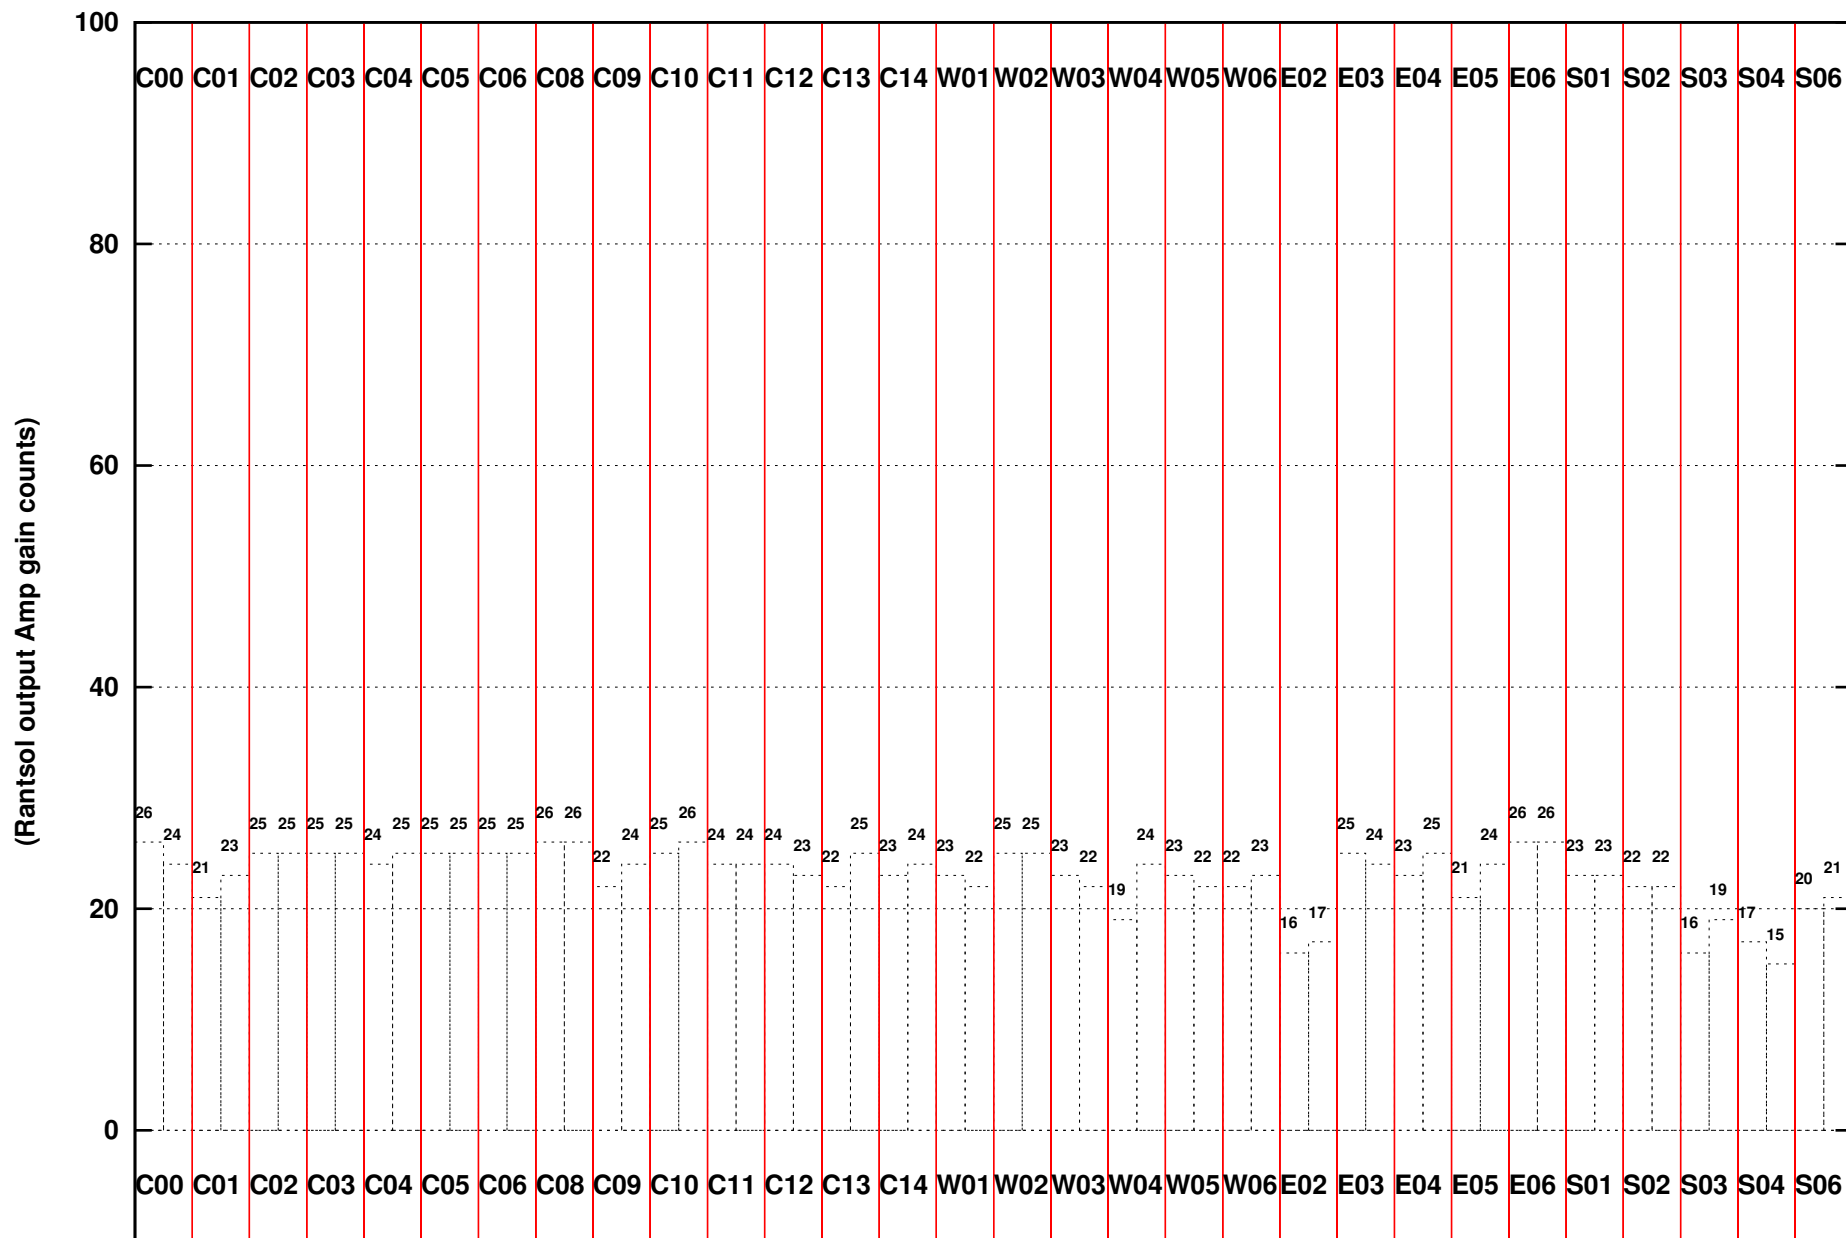

FRINGE STATUS (Rf:550.000,550.000 MHz., LO1:550.000,550.000 MHz., LO4/5:0.000,0.000 MHz.)

(File:/gwbifrddata/25aug/ddtc298_25aug2023_b4_gwb.lta, scan:0, chan:1024, Src:1801+138, Date:25Aug2023 23:58:51)