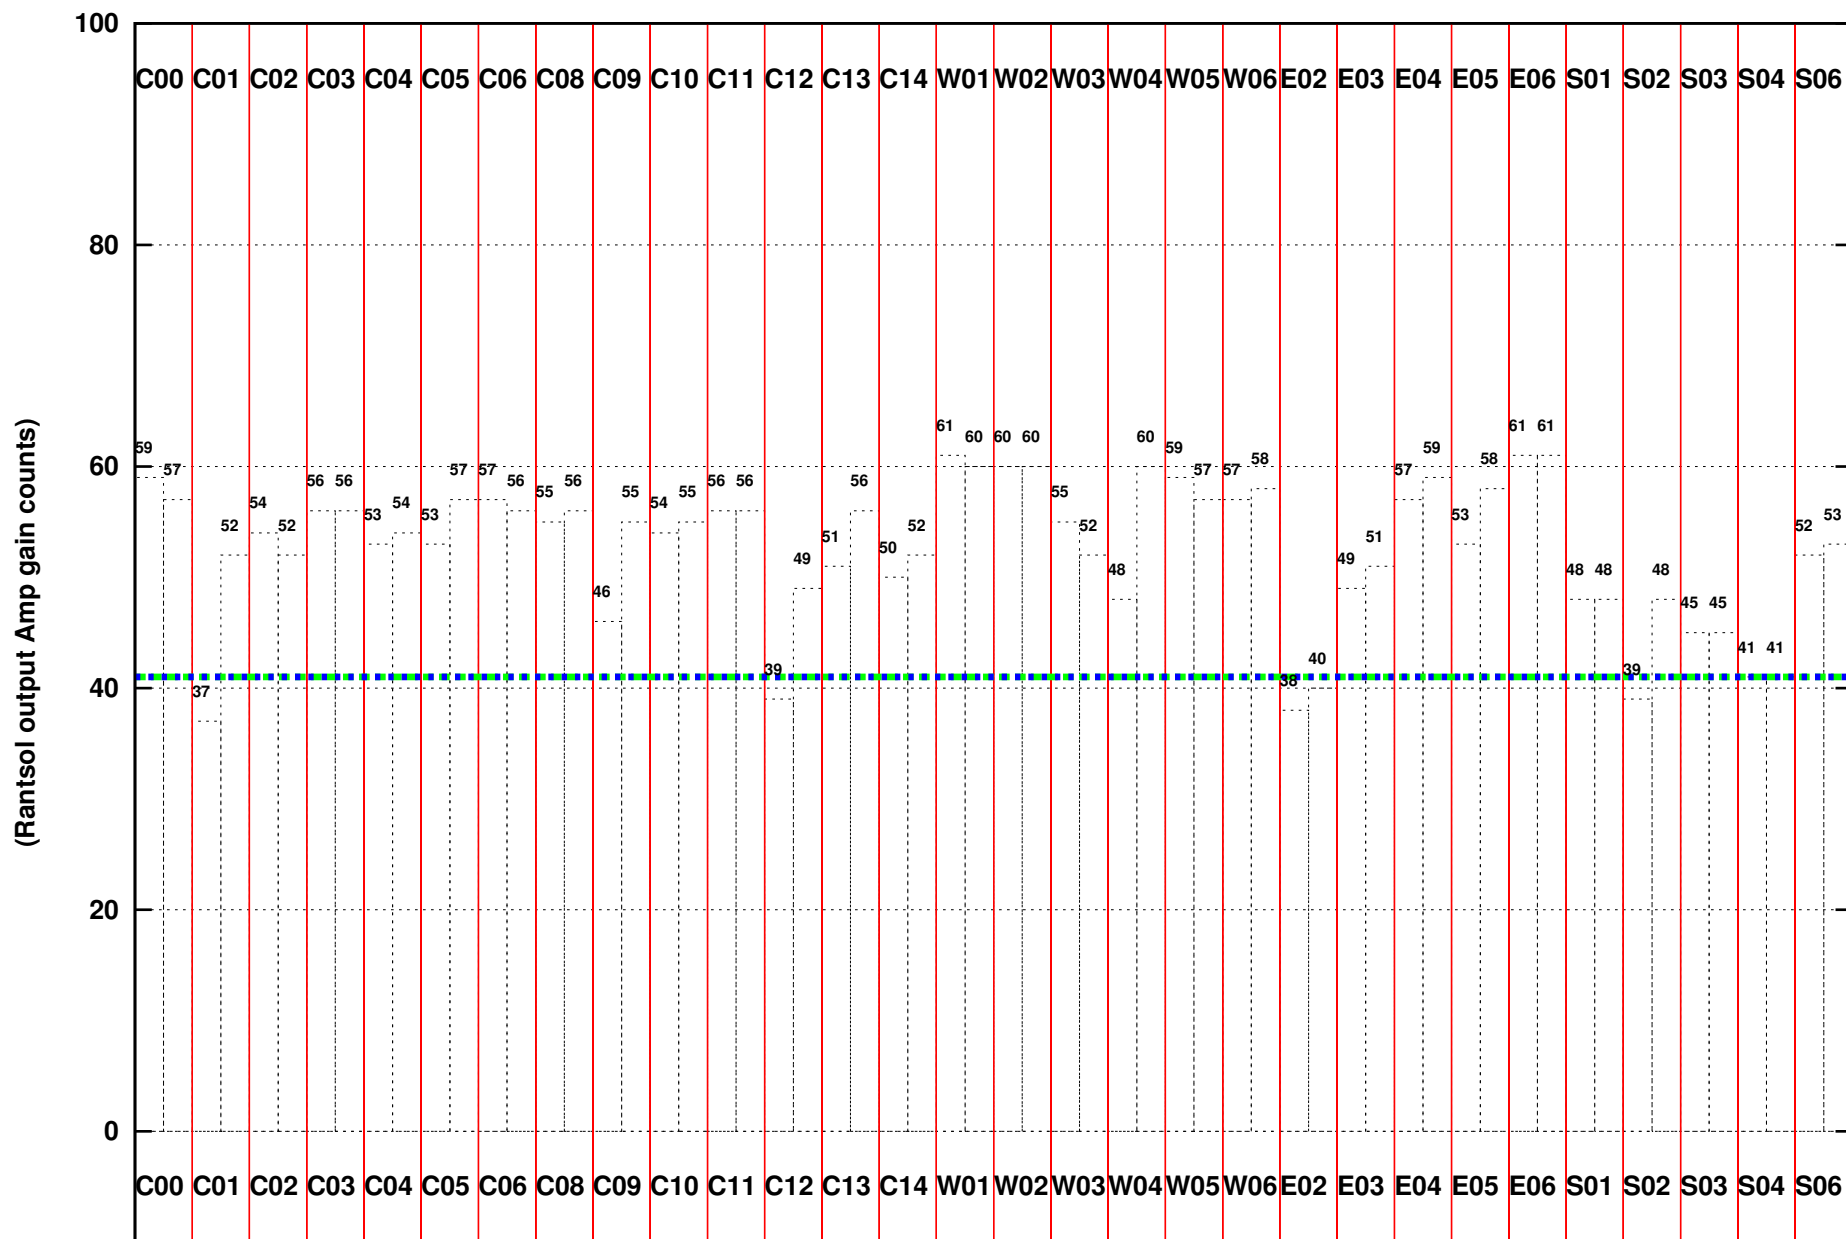

FRINGE STATUS (Rf:550.000,550.000 MHz., LO1:550.000,550.000 MHz., LO4/5:0.000,0.000 MHz.)

(File:/gwbifrddata/28aug/44_015_28aug2023_b4_gwb.lta, scan:0, chan:1024, Src:3C48, Date:28Aug2023 05:53:01)