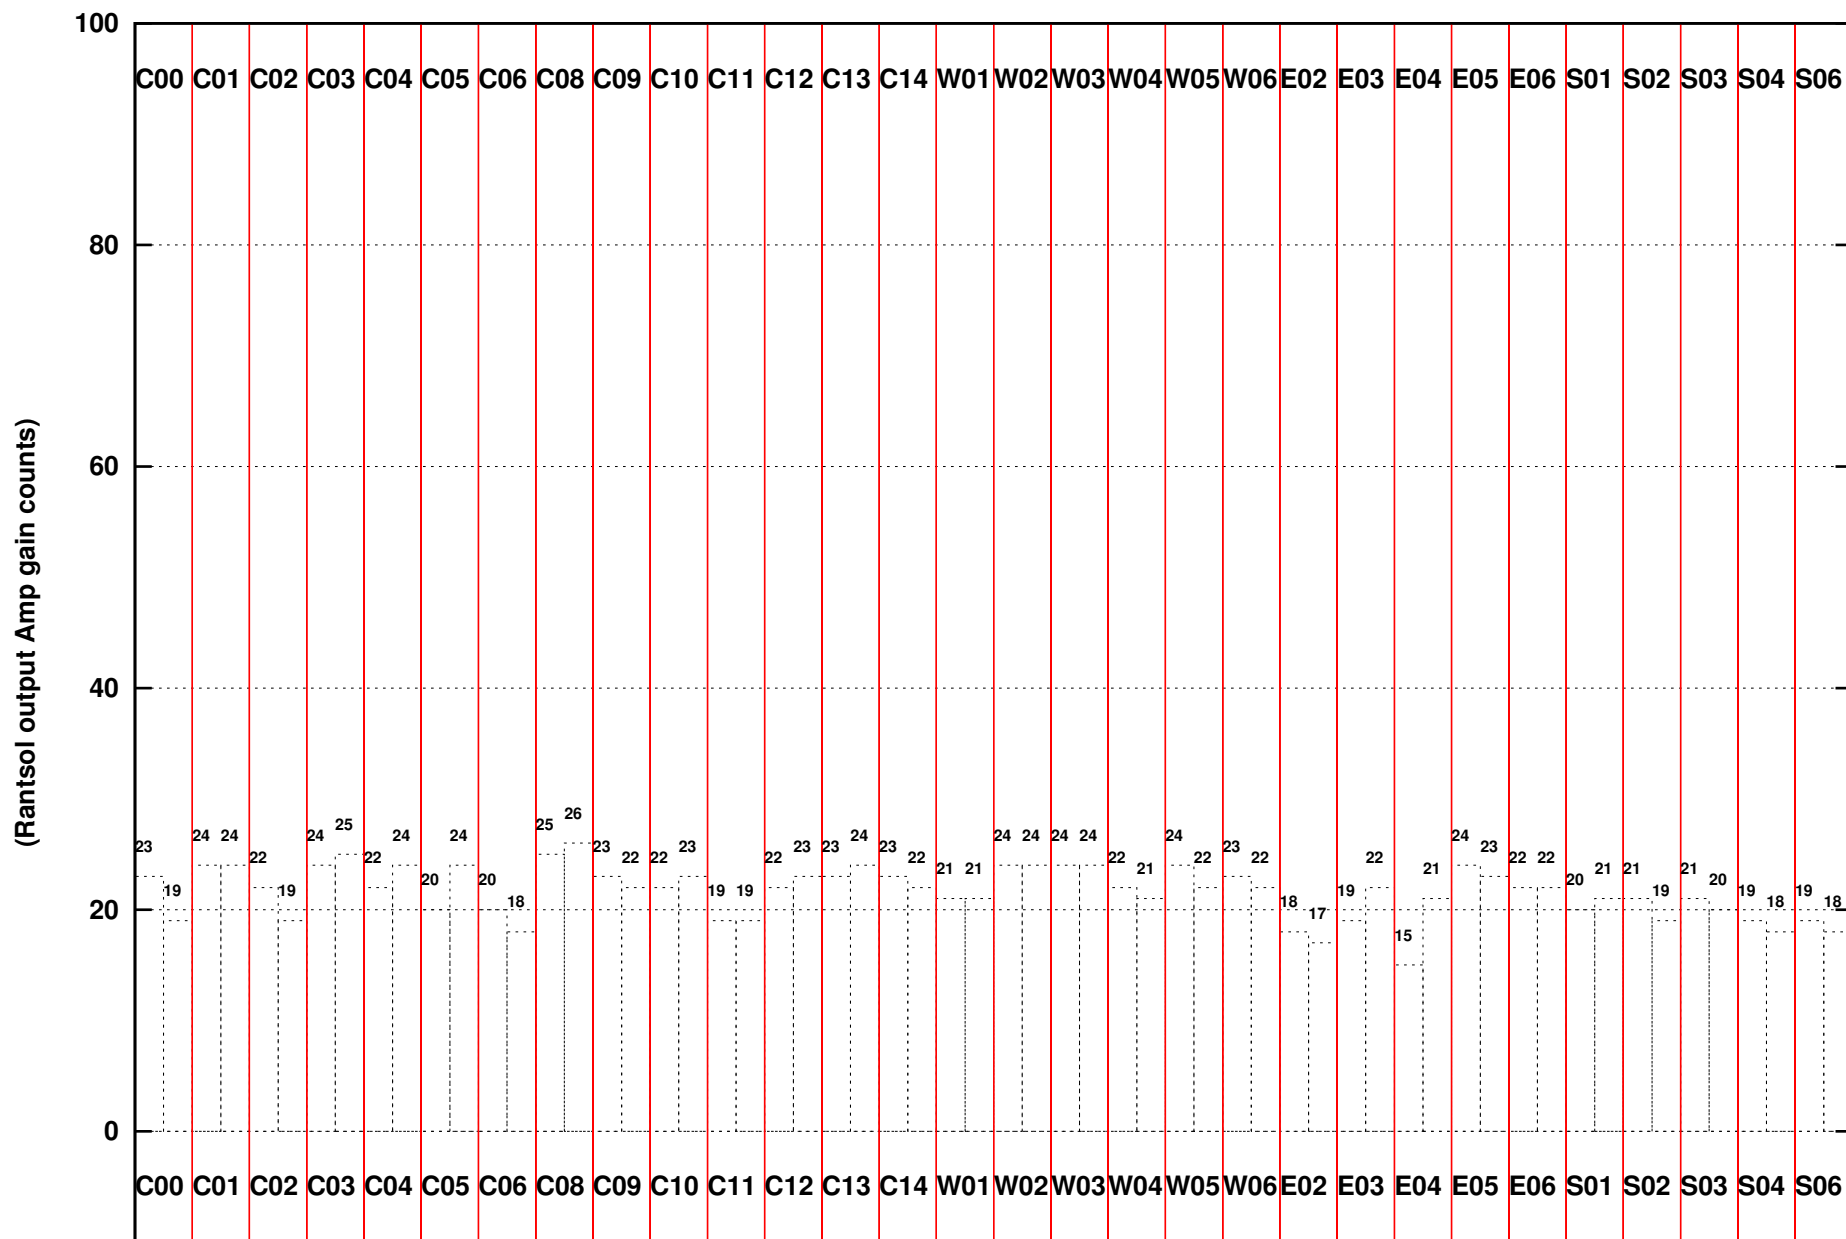

FRINGE STATUS (Rf:500.000,500.000 MHz., LO1:500.000,500.000 MHz., LO4/5:0.000,0.000 MHz.)

(File:/gwbifrddata/29aug/ddtc295_29aug2023_b3_gwb.lta, scan:0, chan:2048, Src:1526-138, Date:29Aug2023 18:25:54)