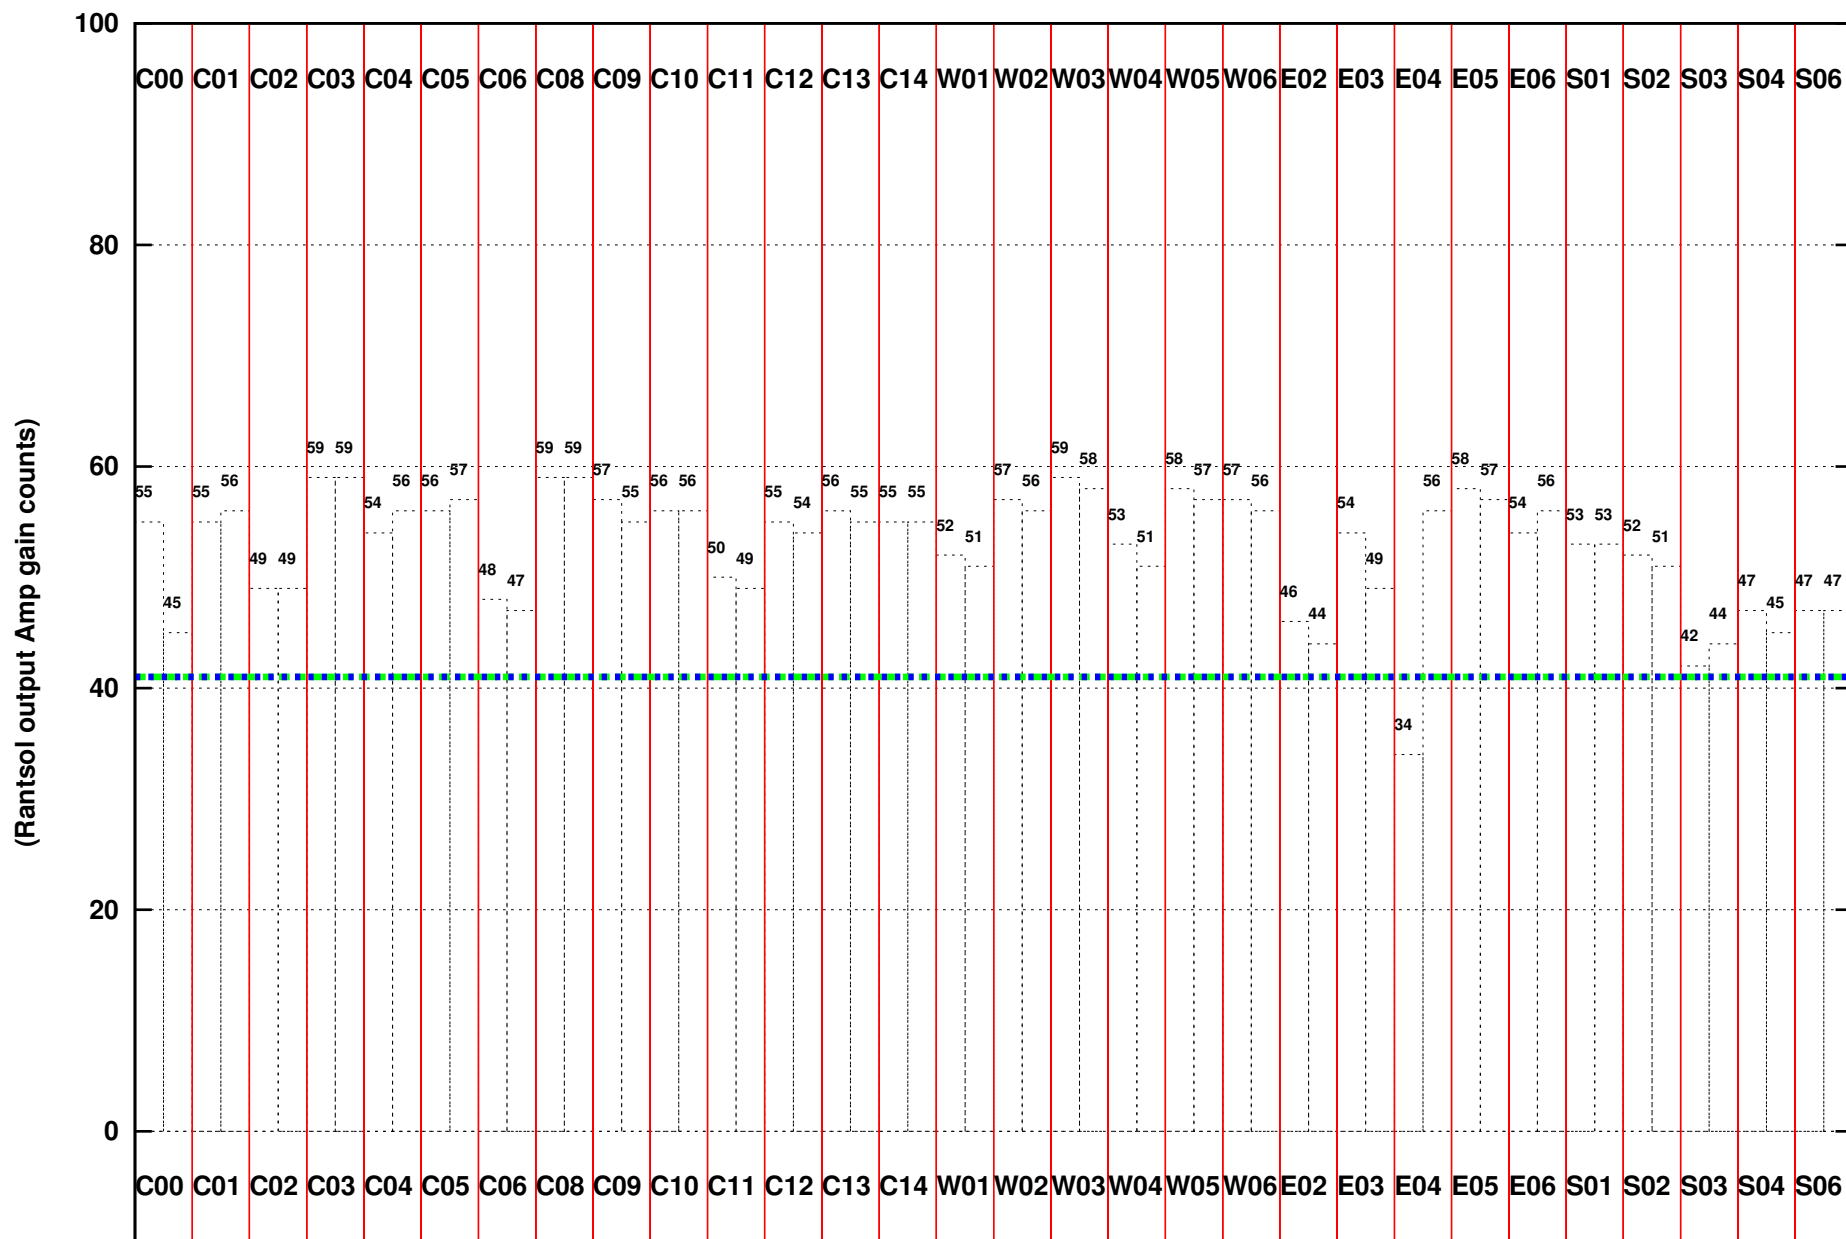

FRINGE STATUS (Rf:500.000,500.000 MHz., LO1:500.000,500.000 MHz., LO4/5:0.000,0.000 MHz.)

(File:/gwbifrddata/29aug/44_009_29aug2023_b3_gwb.lta, scan:0, chan:2048, Src:3C48, Date:29Aug2023 23:11:34)