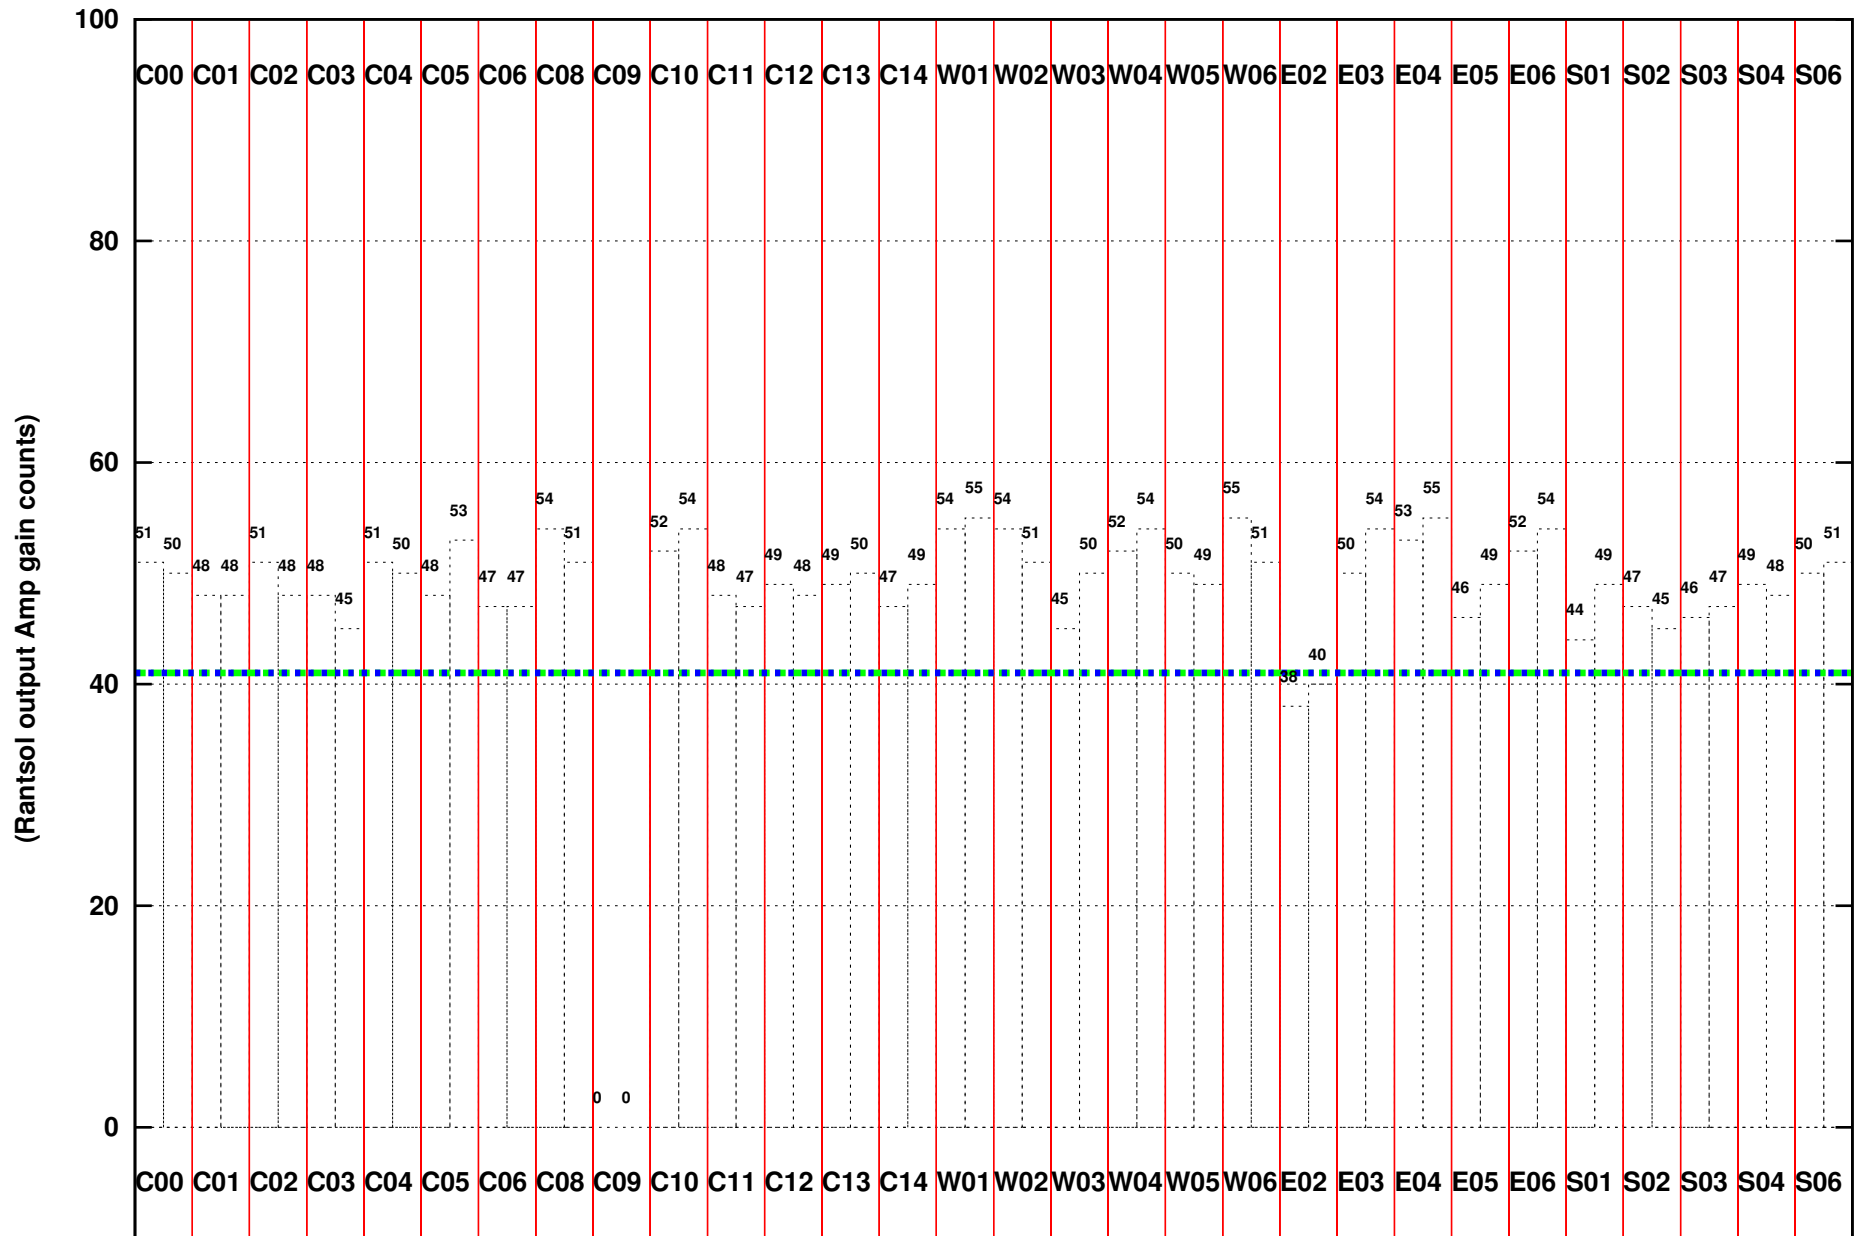

FRINGE STATUS (Rf:591.000,591.000 MHz., LO1:540.000,540.000 MHz., LO4/5:149.000,156.000 MHz.)

( File:/gsbifrddata1/31aug/44\_022\_31aug2023\_b4\_gsb.lta, scan:0, chan:128, Src:3C286, Date:31Aug2023 18:03:10)