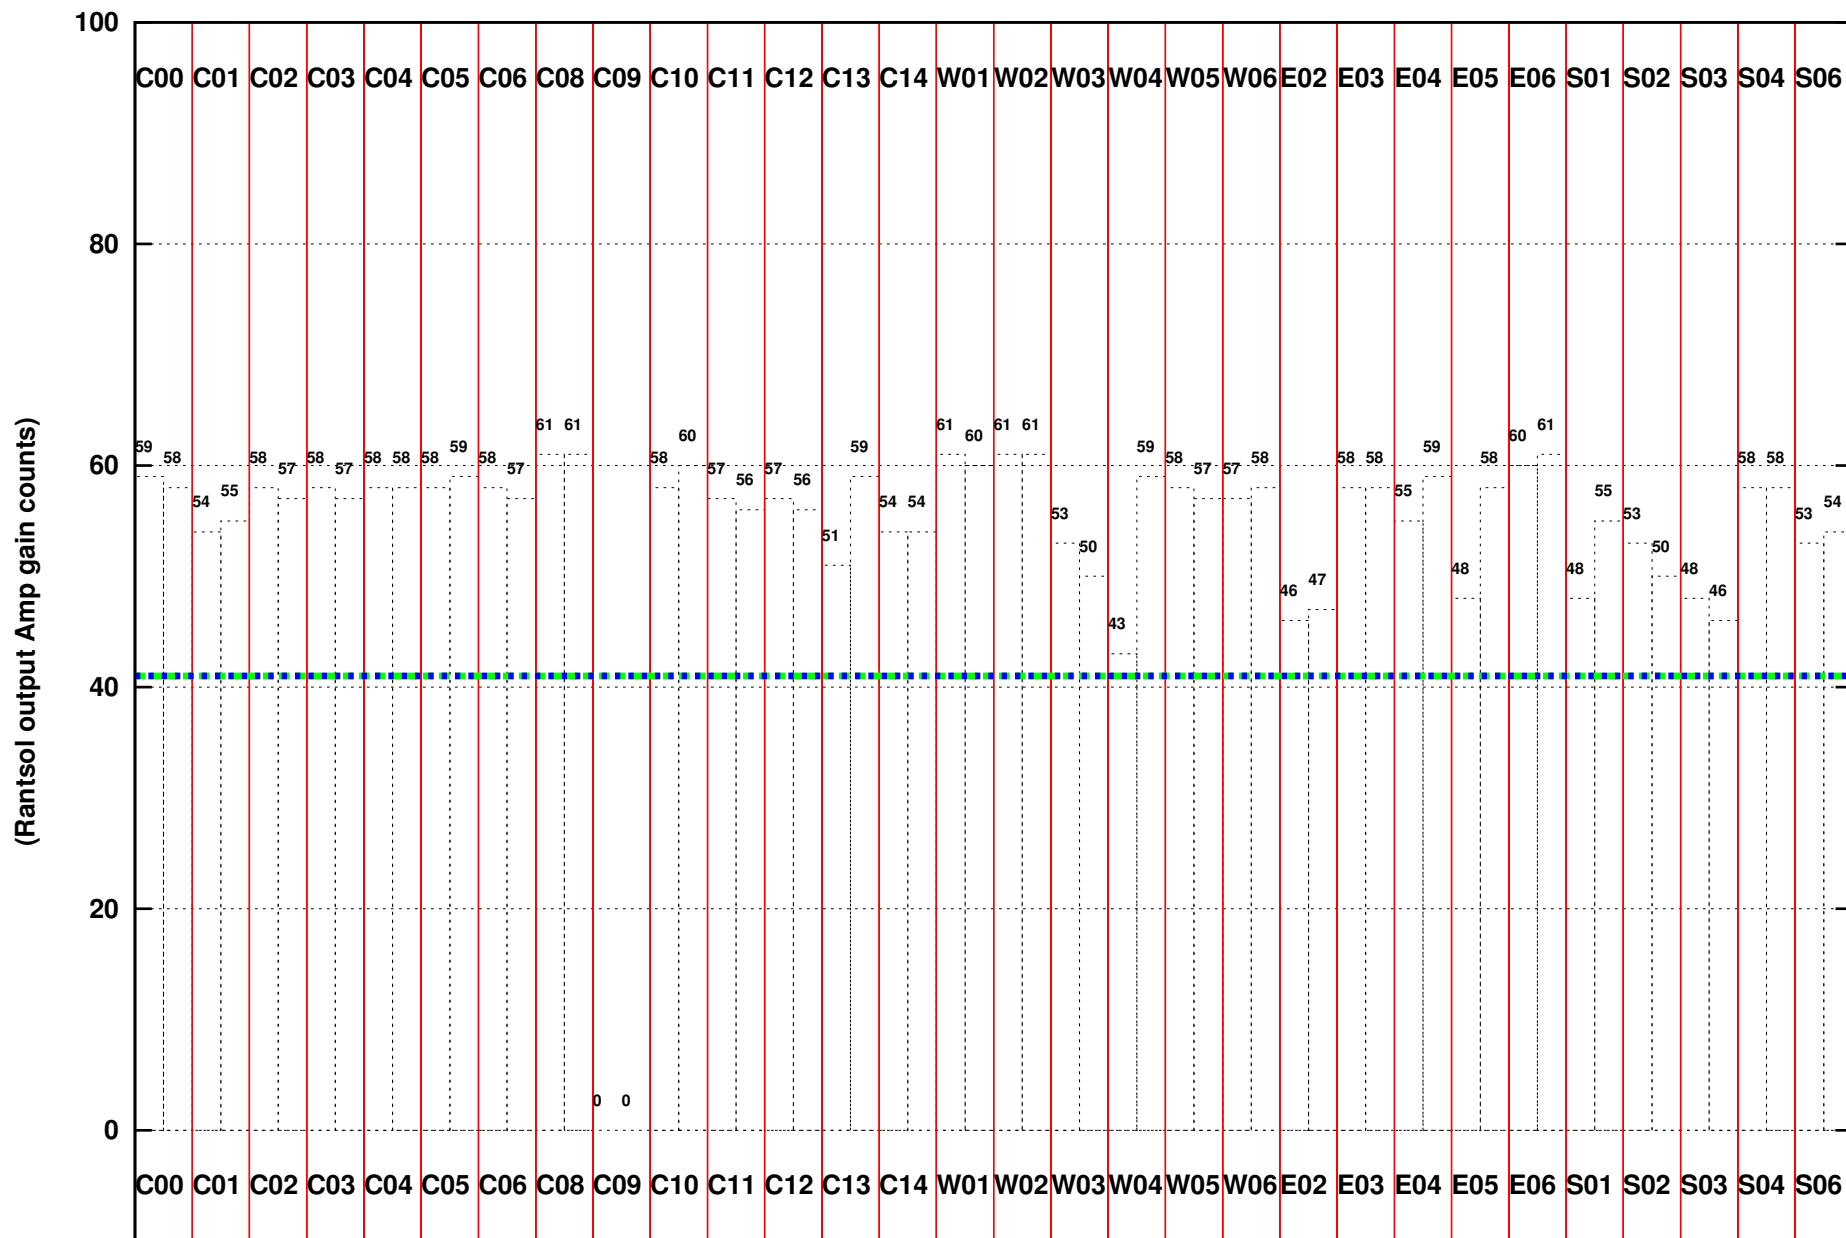

FRINGE STATUS (Rf:550.000,550.000 MHz., LO1:550.000,550.000 MHz., LO4/5:0.000,0.000 MHz.)

( File:/gwbifrddata/31aug/44\_022\_31aug2023\_b4\_gwb.lta, scan:0, chan:1024, Src:3C286, Date:31Aug2023 18:03:11)