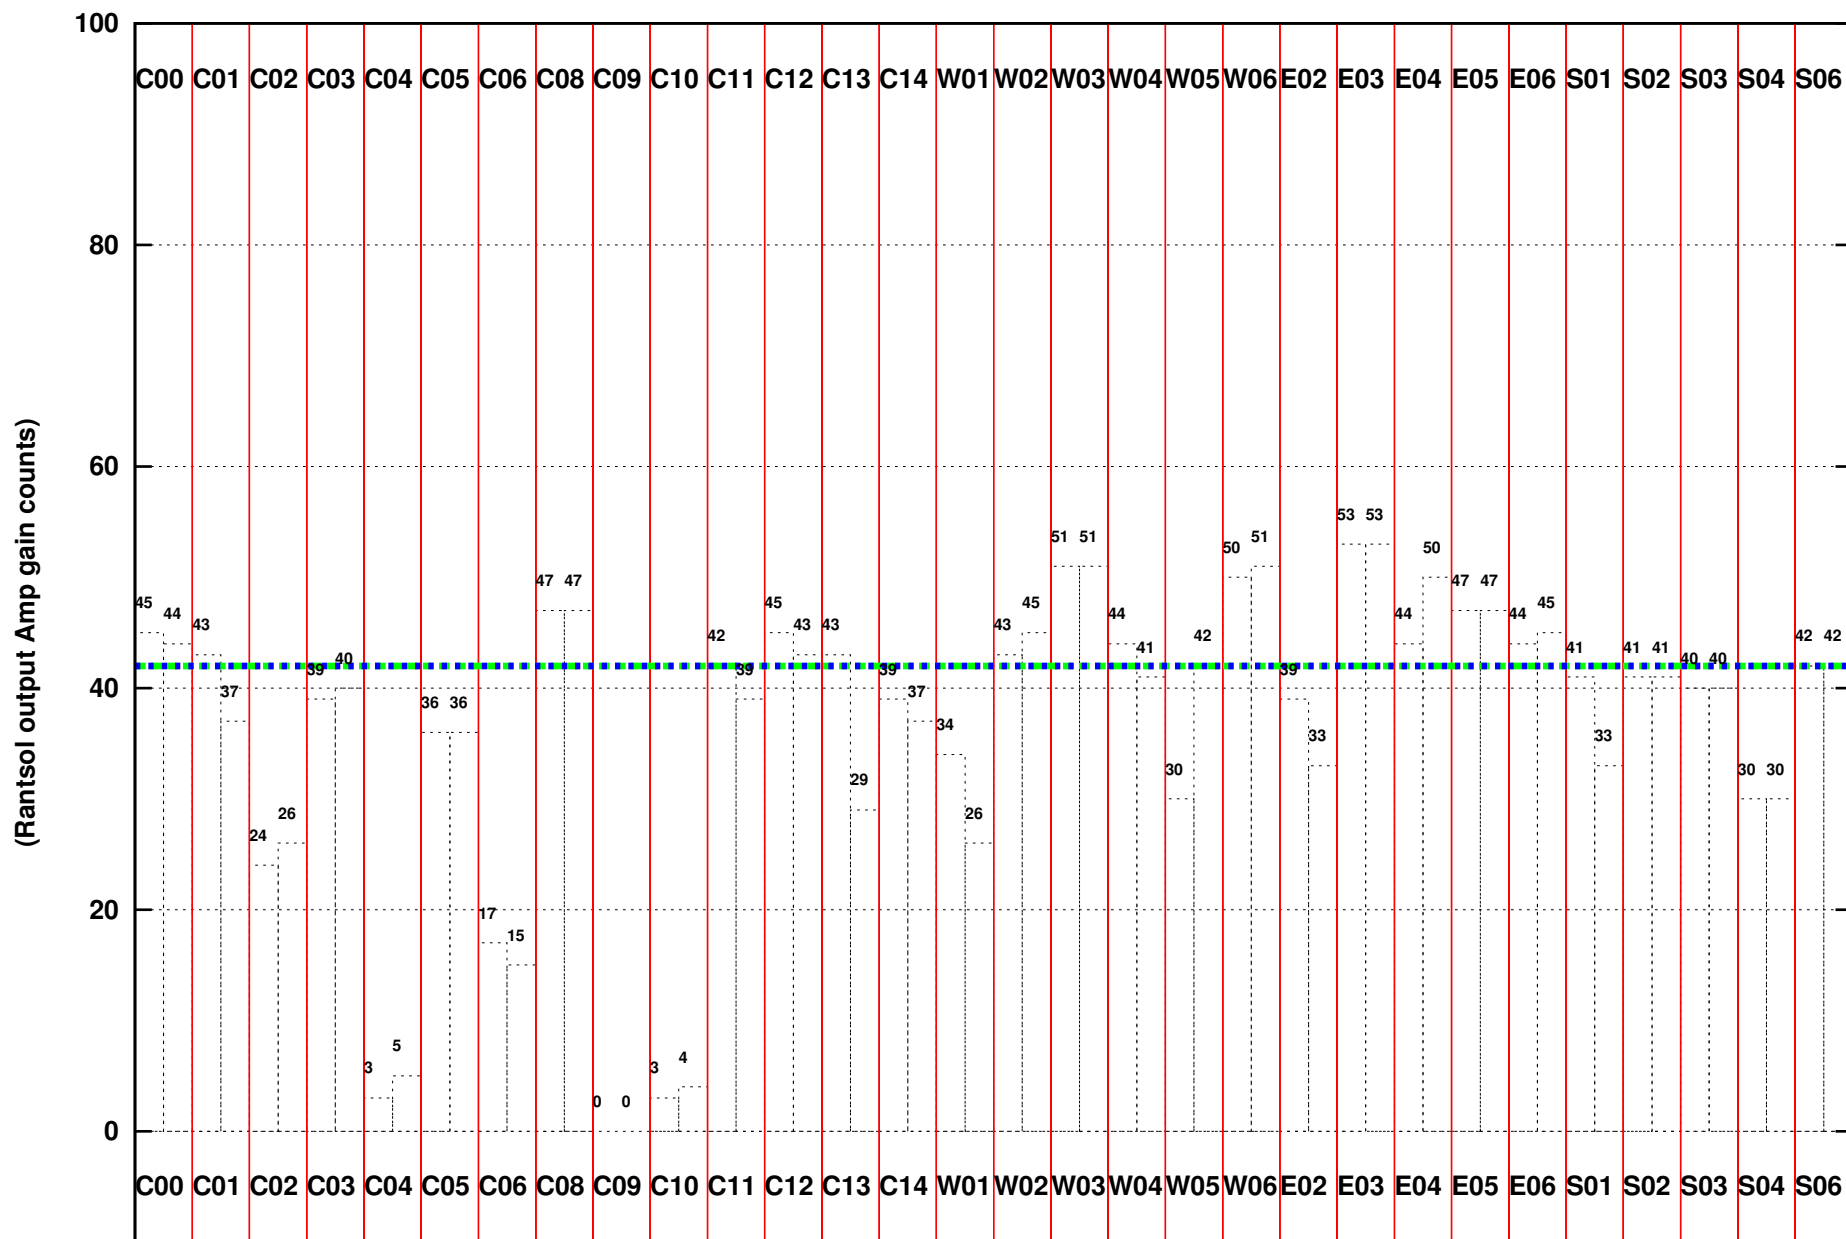

FRINGE STATUS (Rf:1409.000,1409.000 MHz., LO1:1460.000,1460.000 MHz., LO4/5:149.000,156.000 MHz.)

( File:/gsbifrddata1/31aug/44\_022\_31aug2023\_b5\_gsb.lta, scan:0, chan:128, Src:3C286, Date:31Aug2023 20:51:40)