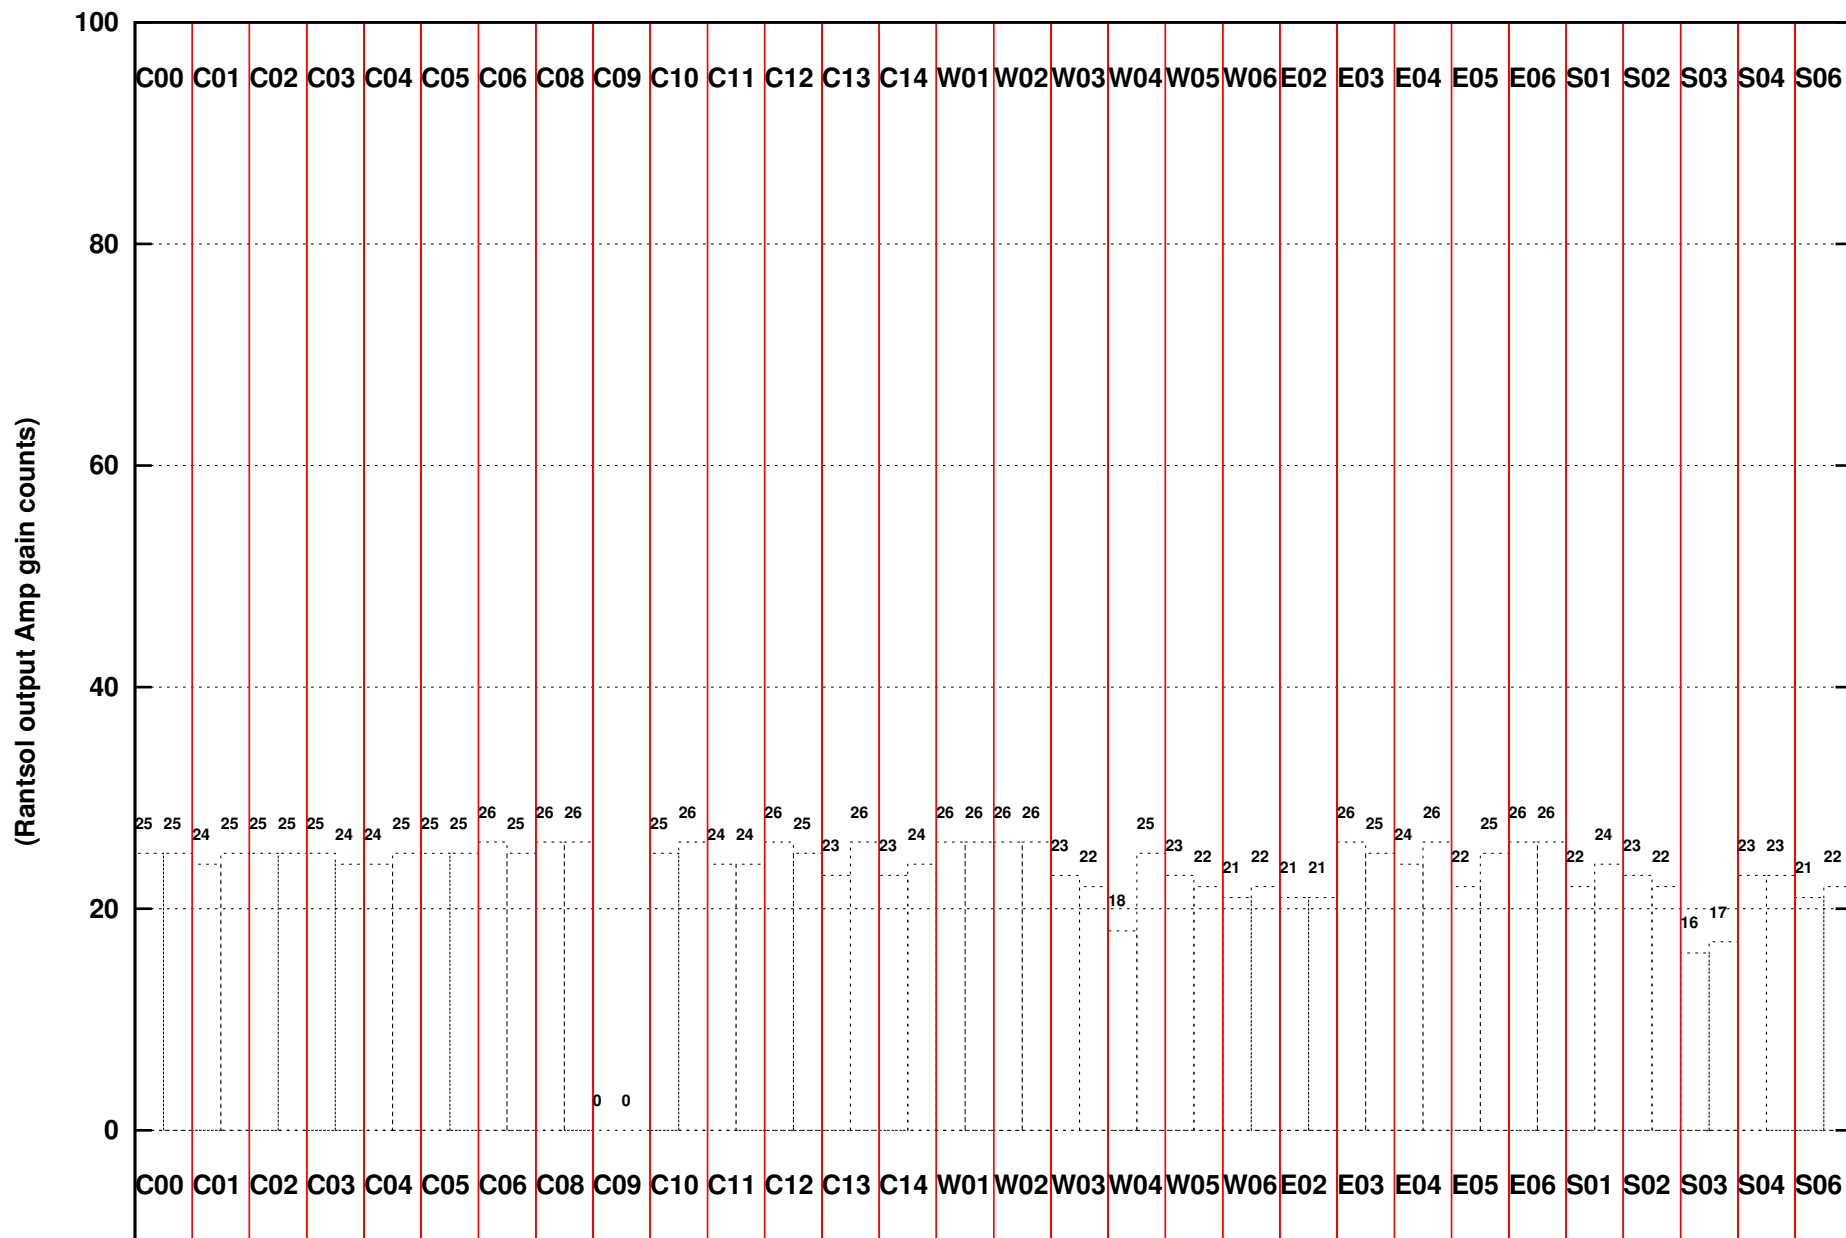

FRINGE STATUS (Rf:550.000,550.000 MHz., LO1:550.000,550.000 MHz., LO4/5:0.000,0.000 MHz.)

(File:/gwbifrddata/31aug/ddtc298_31aug2023_b4_gwb.lta.1, scan:0, chan:1024, Src:1801+138, Date:31Aug2023 23:42:05)