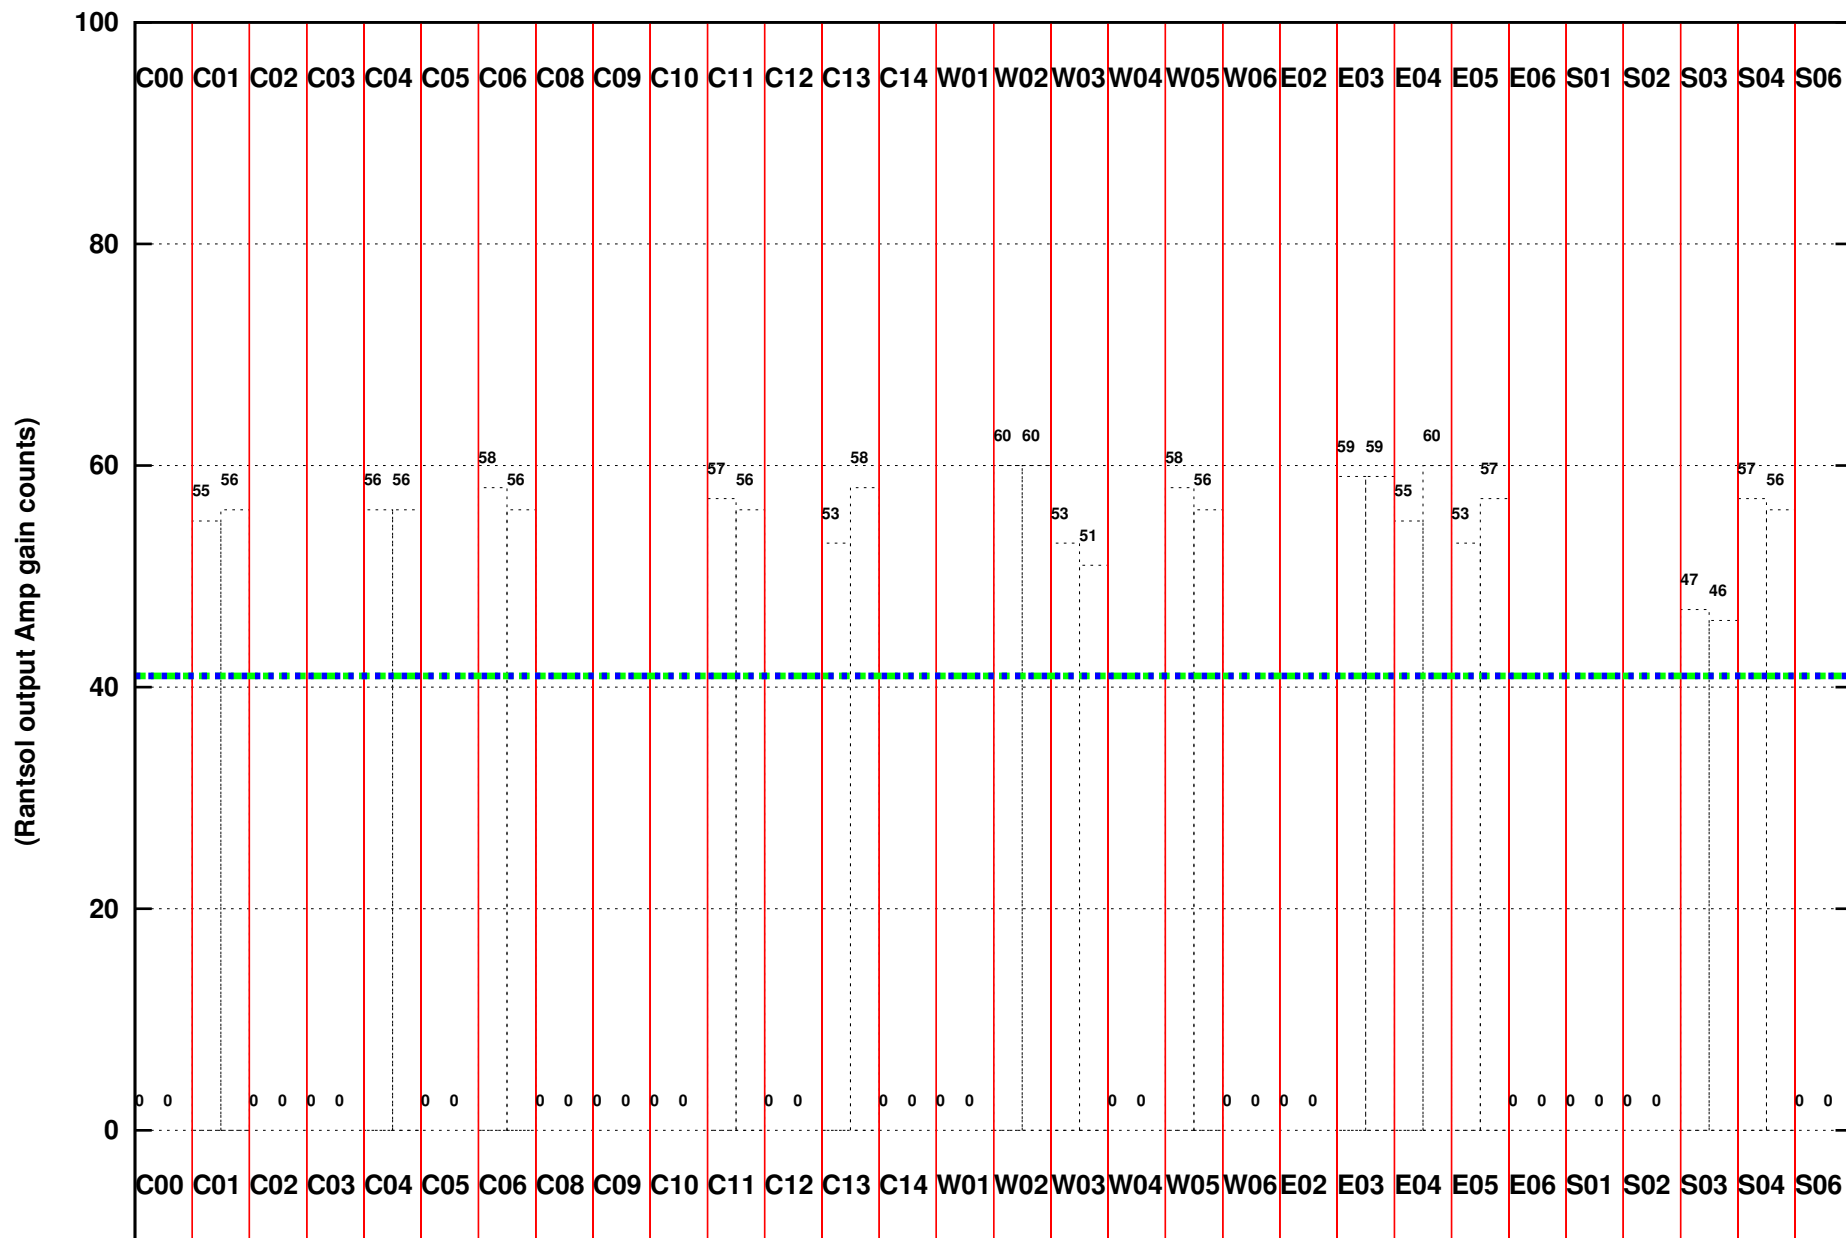

FRINGE STATUS (Rf:550.000,550.000 MHz., LO1:550.000,550.000 MHz., LO4/5:0.000,0.000 MHz.)

(File:/gwbifrddata/01sep/44_116b_01sep2023_subar2_b4_gwb.lta, scan:0, chan:2048, Src:3C48, Date:01Sep2023 05:32:52)