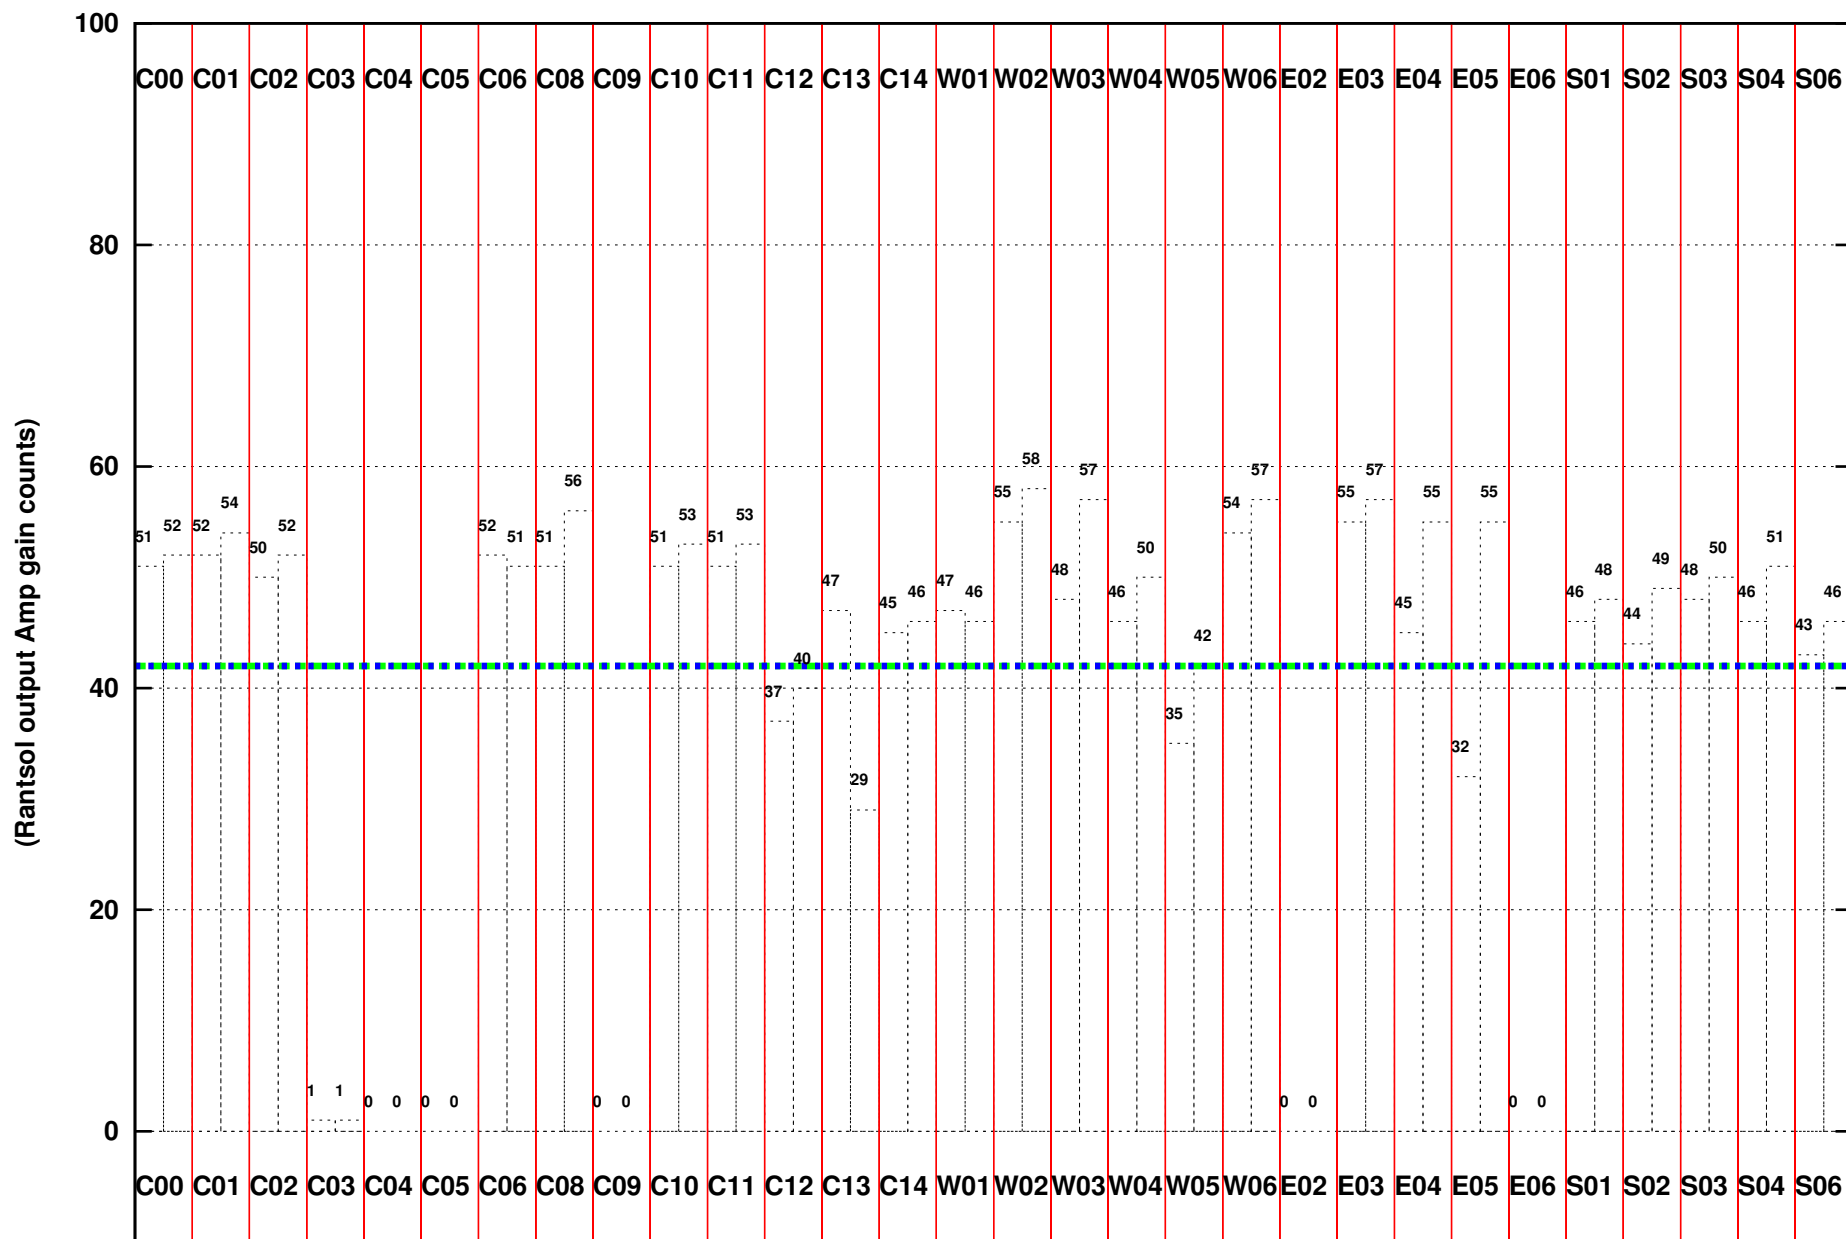

FRINGE STATUS (Rf:1460.000,1460.000 MHz., LO1:1460.000,1460.000 MHz., LO4/5:0.000,0.000 MHz.)

(File:/gwbifrddata/01sep/44_022_01sep2023_b5_gwb.lta, scan:0, chan:1024, Src:3C286, Date:01Sep2023 14:12:05)