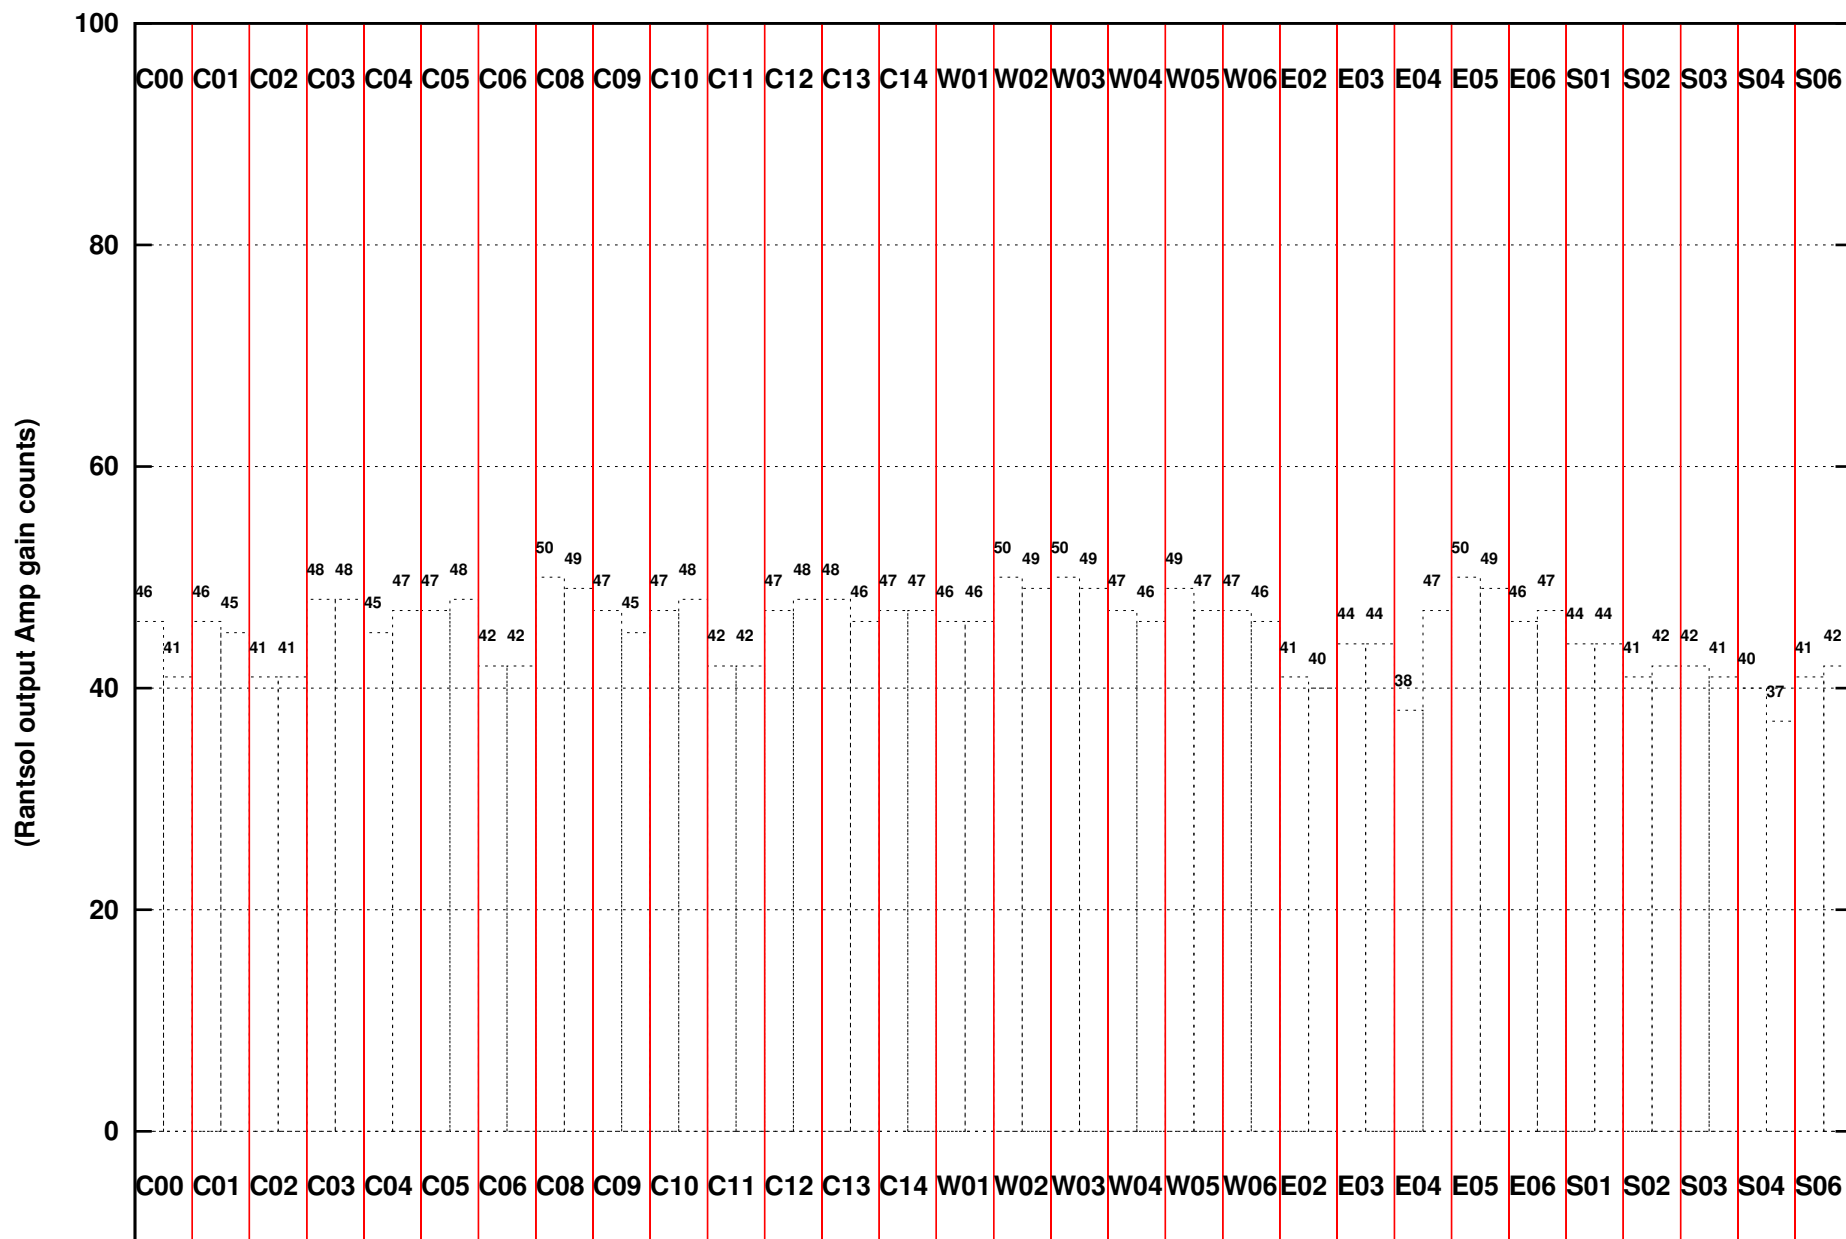

FRINGE STATUS (Rf:500.000,500.000 MHz., LO1:500.000,500.000 MHz., LO4/5:0.000,0.000 MHz.)

(File:/gwbifrddata/01sep/44_100_01sep2023_b3_gwb.lta, scan:0, chan:2048, Src:1830-360, Date:01Sep2023 17:55:53)