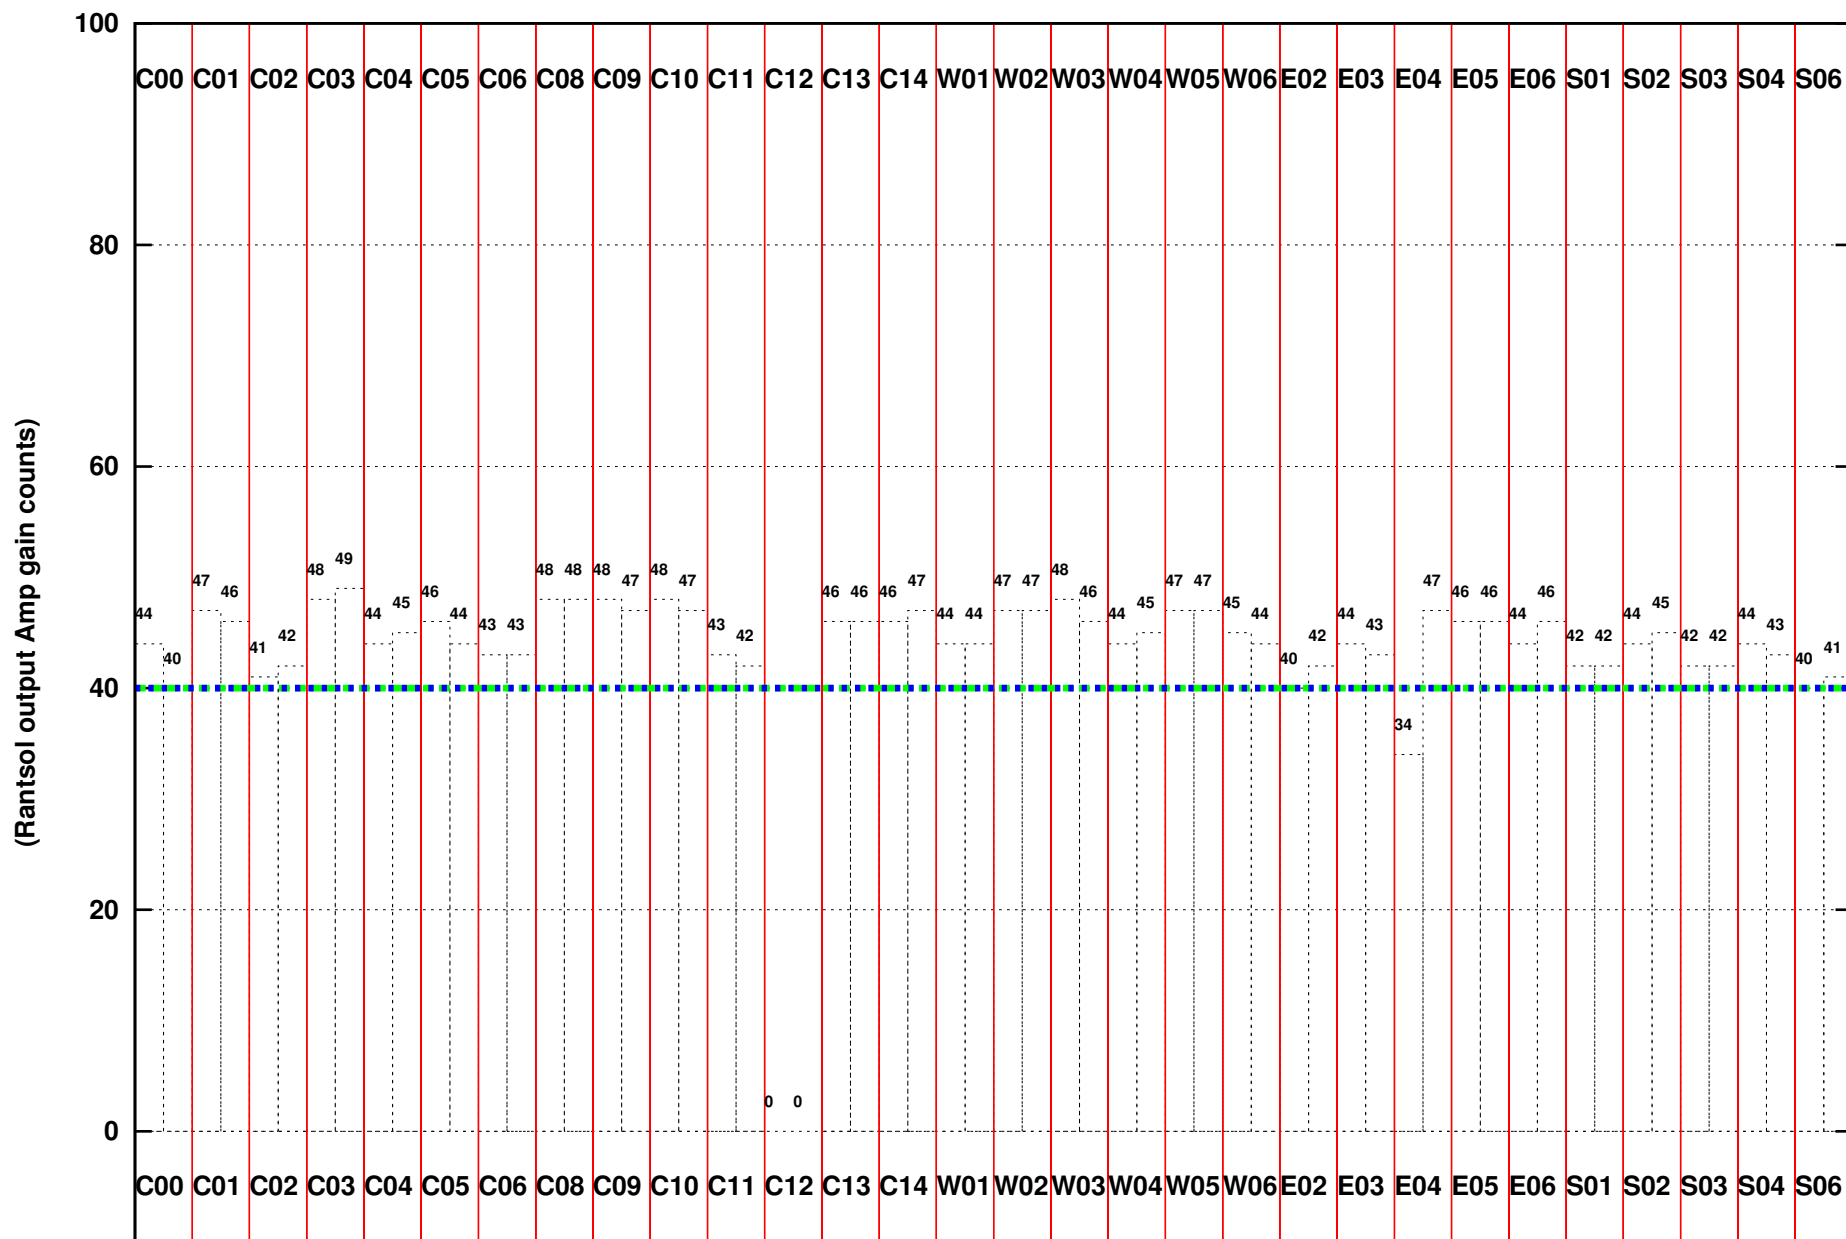

FRINGE STATUS (Rf:306.000,306.000 MHz., LO1:255.000,255.000 MHz., LO4/5:149.000,156.000 MHz.)

(File:/gsbifrdta1/02sep/44_005_02sep2023_b3_gsb.lta, scan:0, chan:128, Src:3C48, Date:02Sep2023 00:19:07)