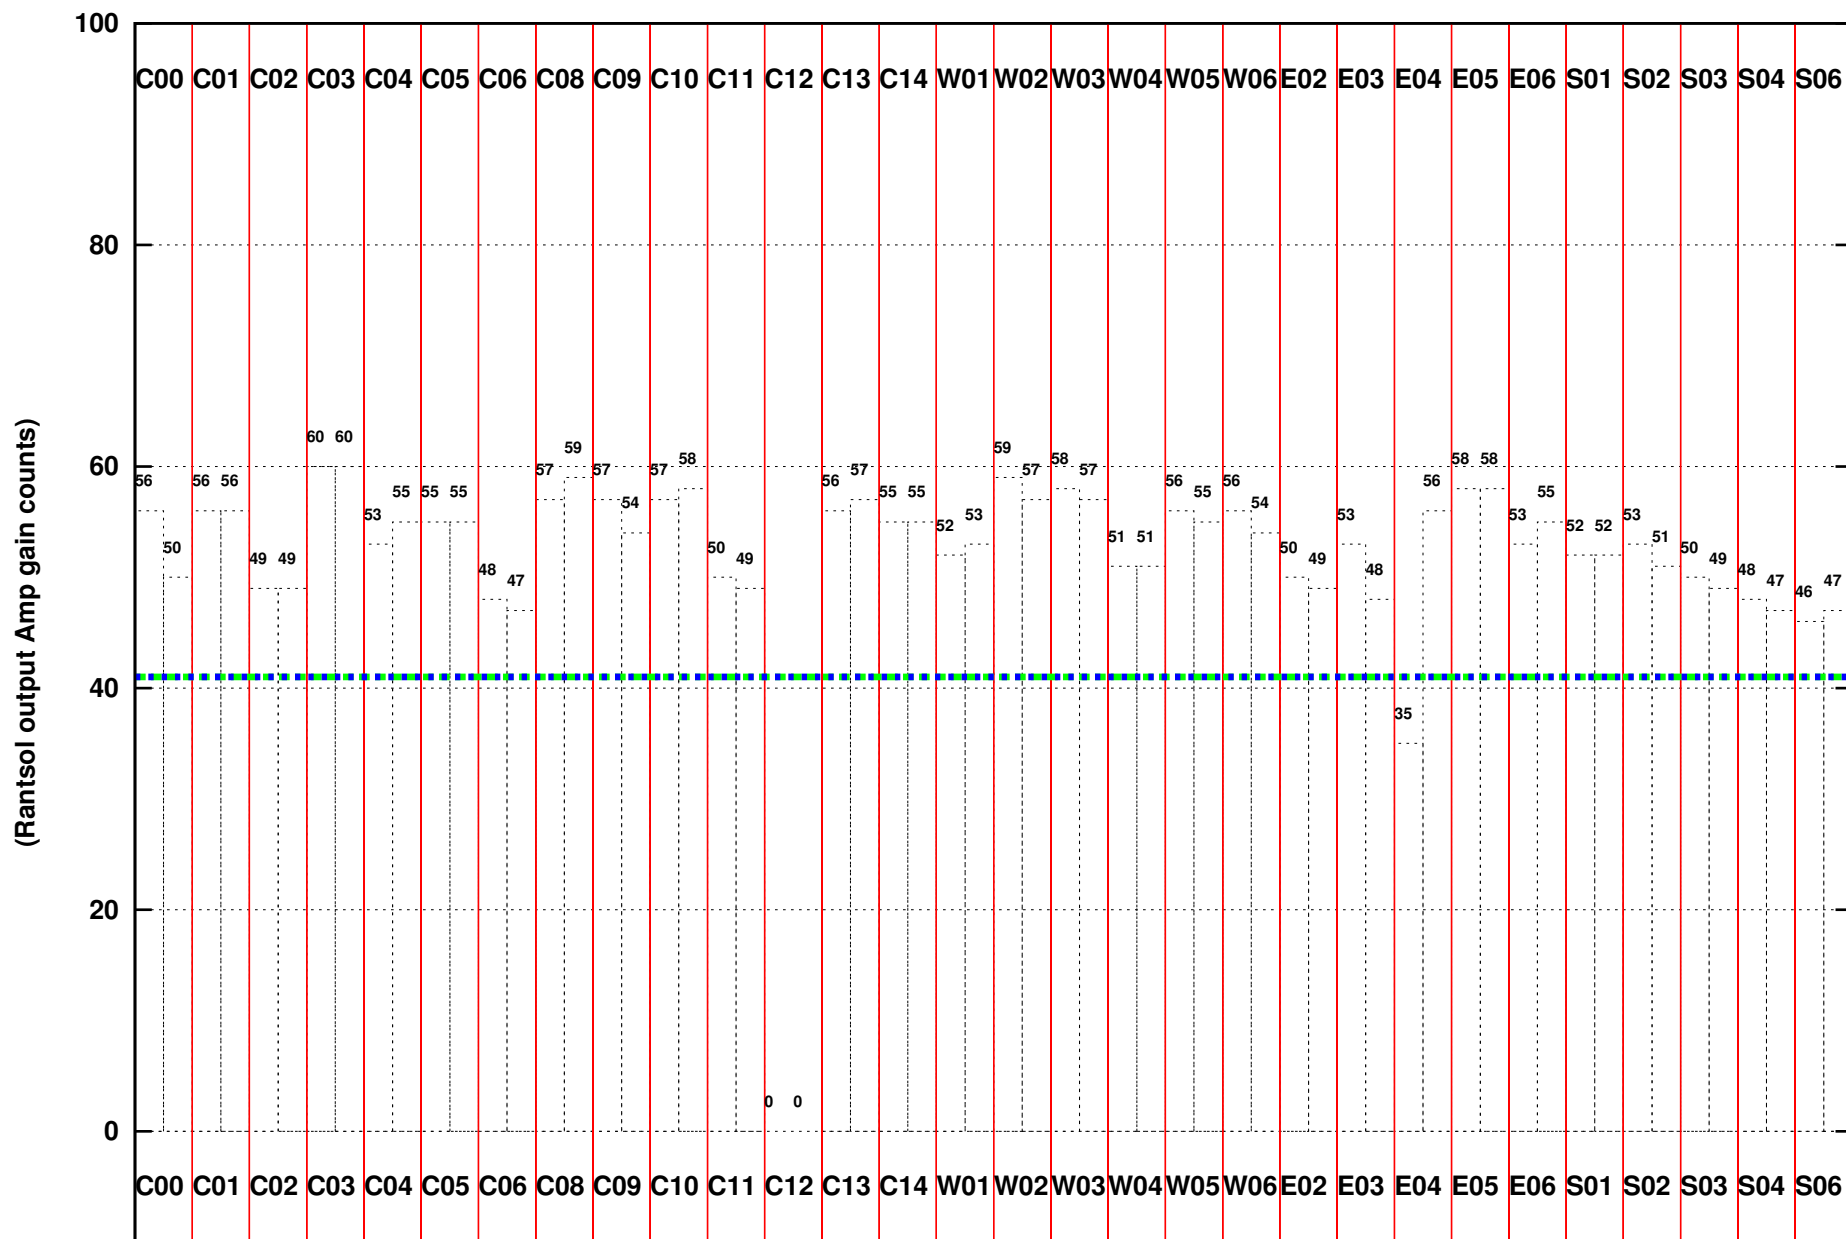

FRINGE STATUS (Rf:500.000,500.000 MHz., LO1:500.000,500.000 MHz., LO4/5:0.000,0.000 MHz.)

(File:/gwbifrdta/02sep/44_005_02sep2023_b3_gwb.lta, scan:0, chan:4096, Src:3C48, Date:02Sep2023 00:19:07)